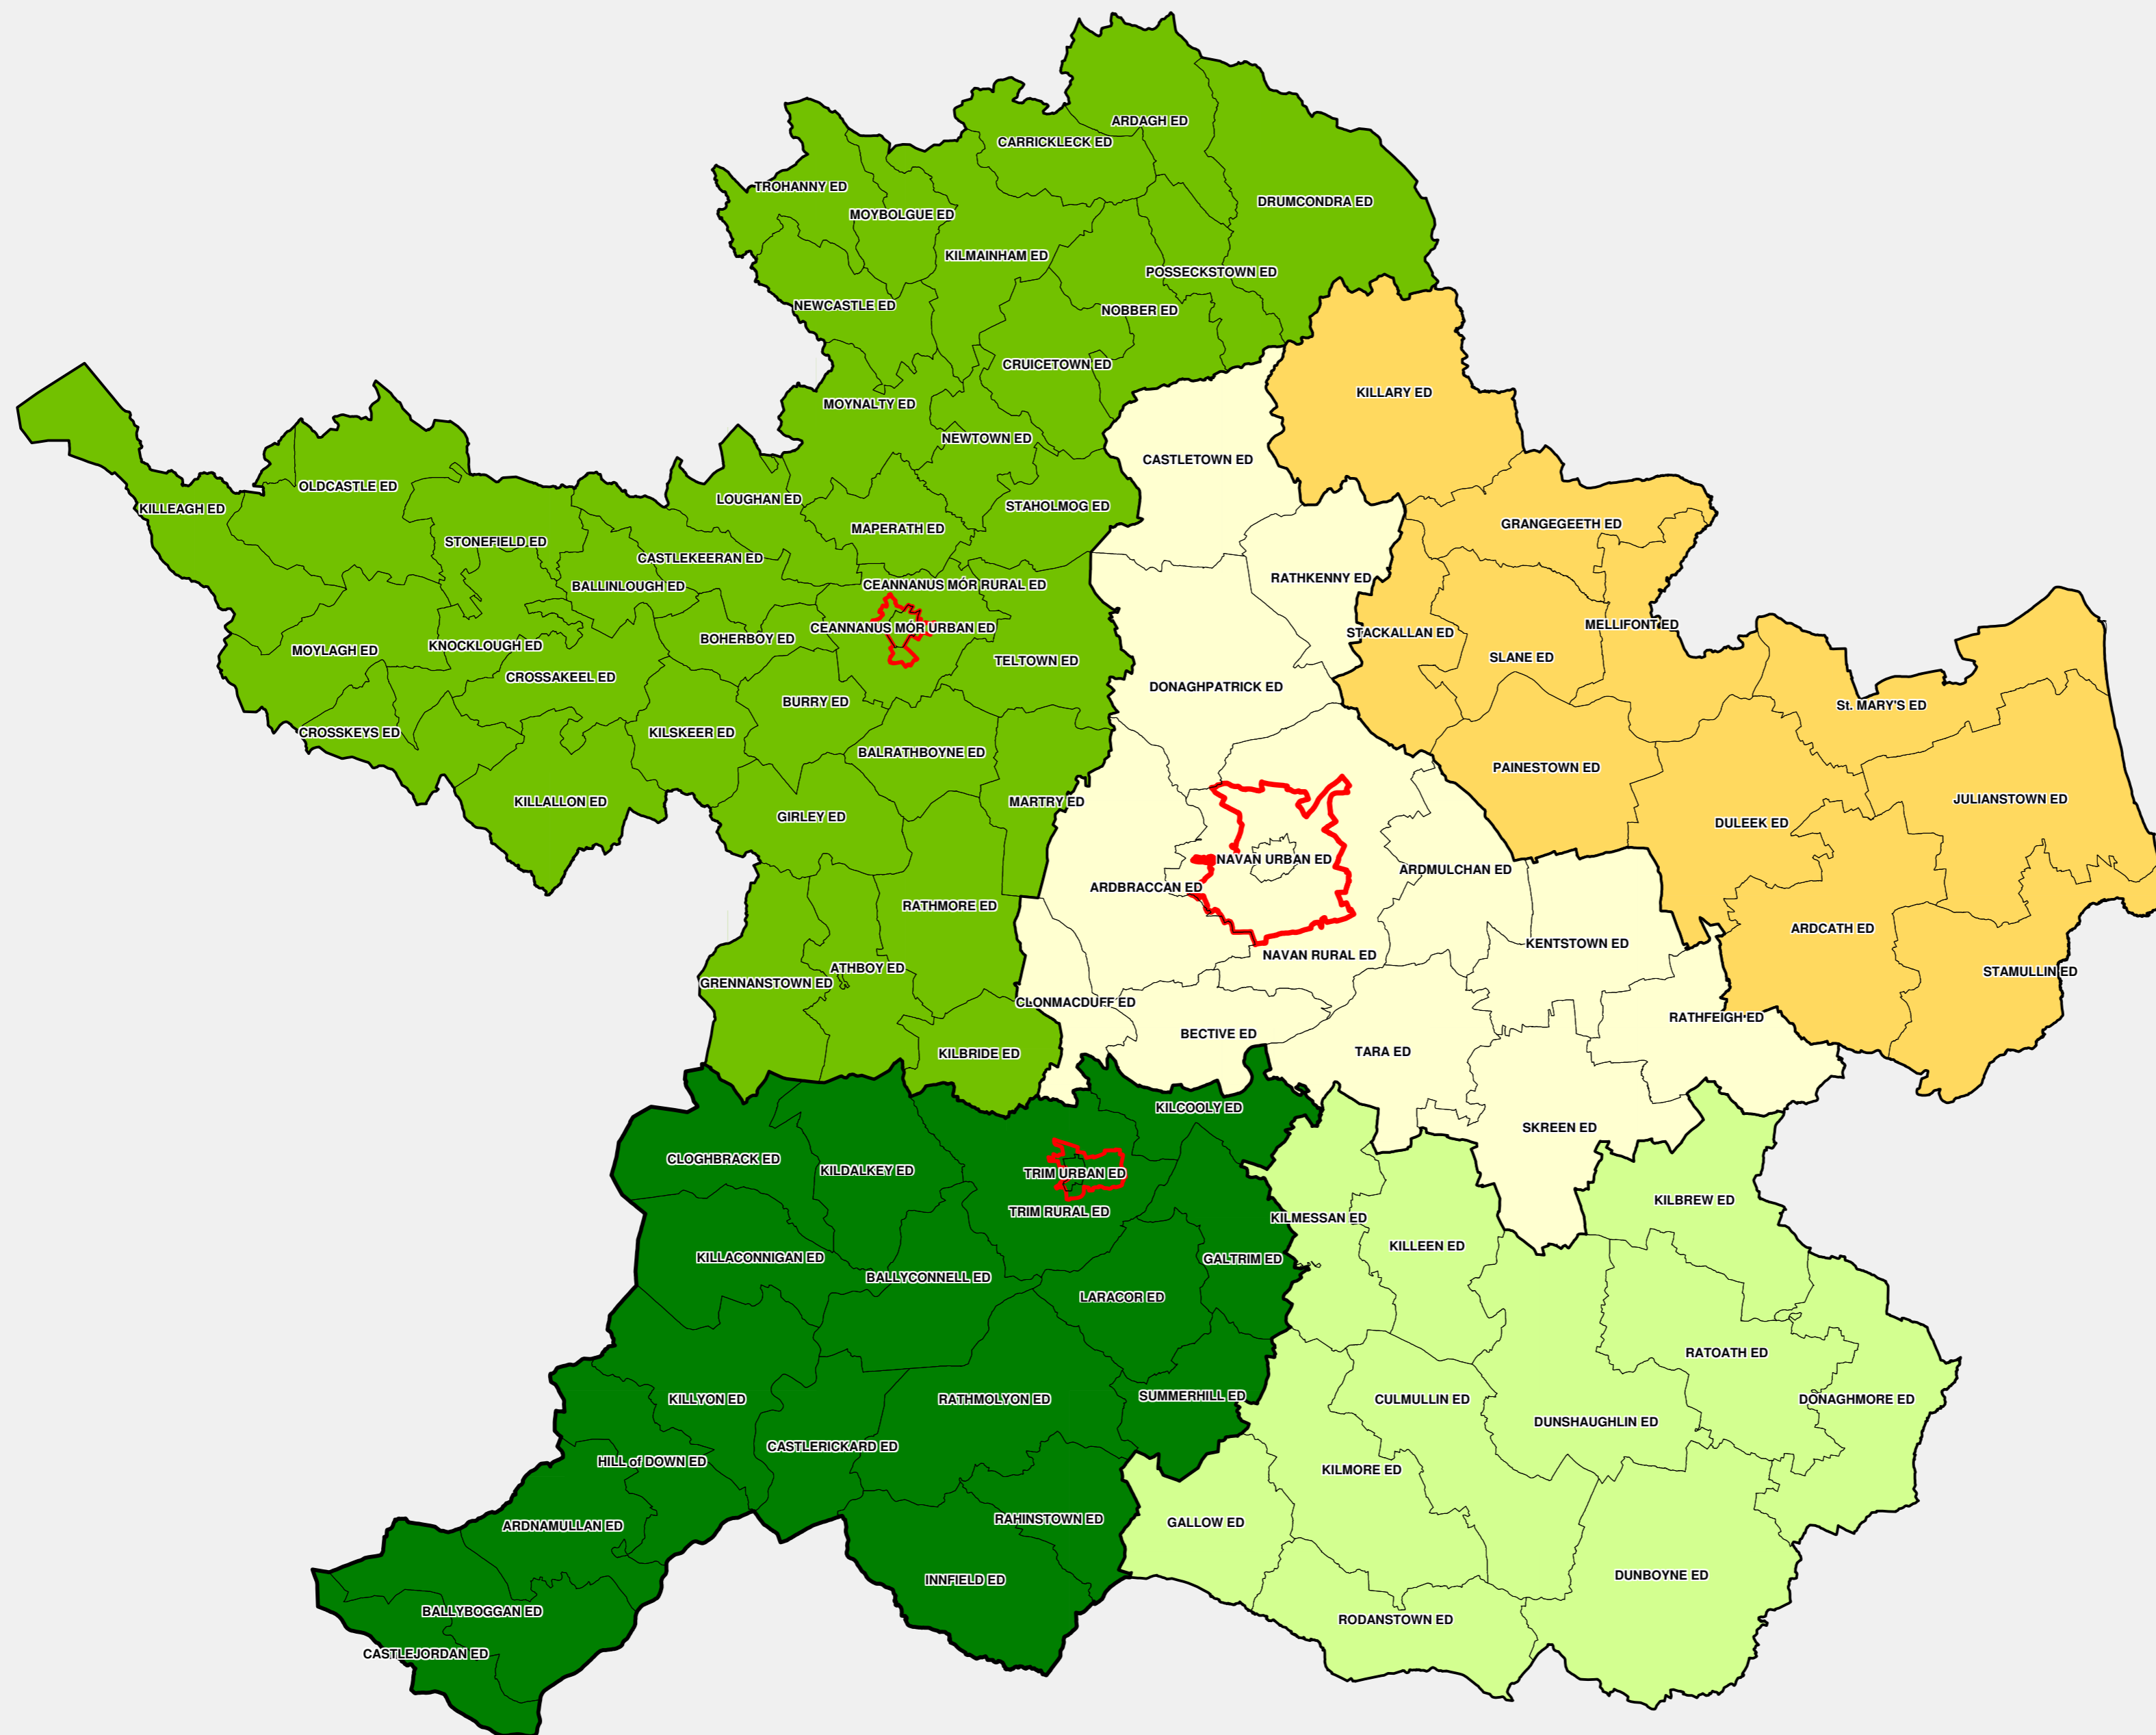

Meath Electoral Areas

Map Legend:

1. Electoral Boundary Area
2. Dunshaughlin Electoral Area
   - Kells Electoral Area
   - Navan Electoral Area
   - Slane Electoral Area
   - Trim Electoral Area

Electoral Divisions

Urban Electoral Boundary

Contact:
Meath County Council,
Railway Street,
Navan,
Co.Meath

Tel: 046 - 90973000
Fax: 046 - 90973001
email: gisoff@meathcoco.ie

Date: 20.05.09
Prepared By:
Spatial Services

Map Scale: 1:5000
when printing to: A2

NOTE - UNAUTHORISED REPRODUCTION
OF THIS MAP INFRINGES
STATE COPYRIGHT