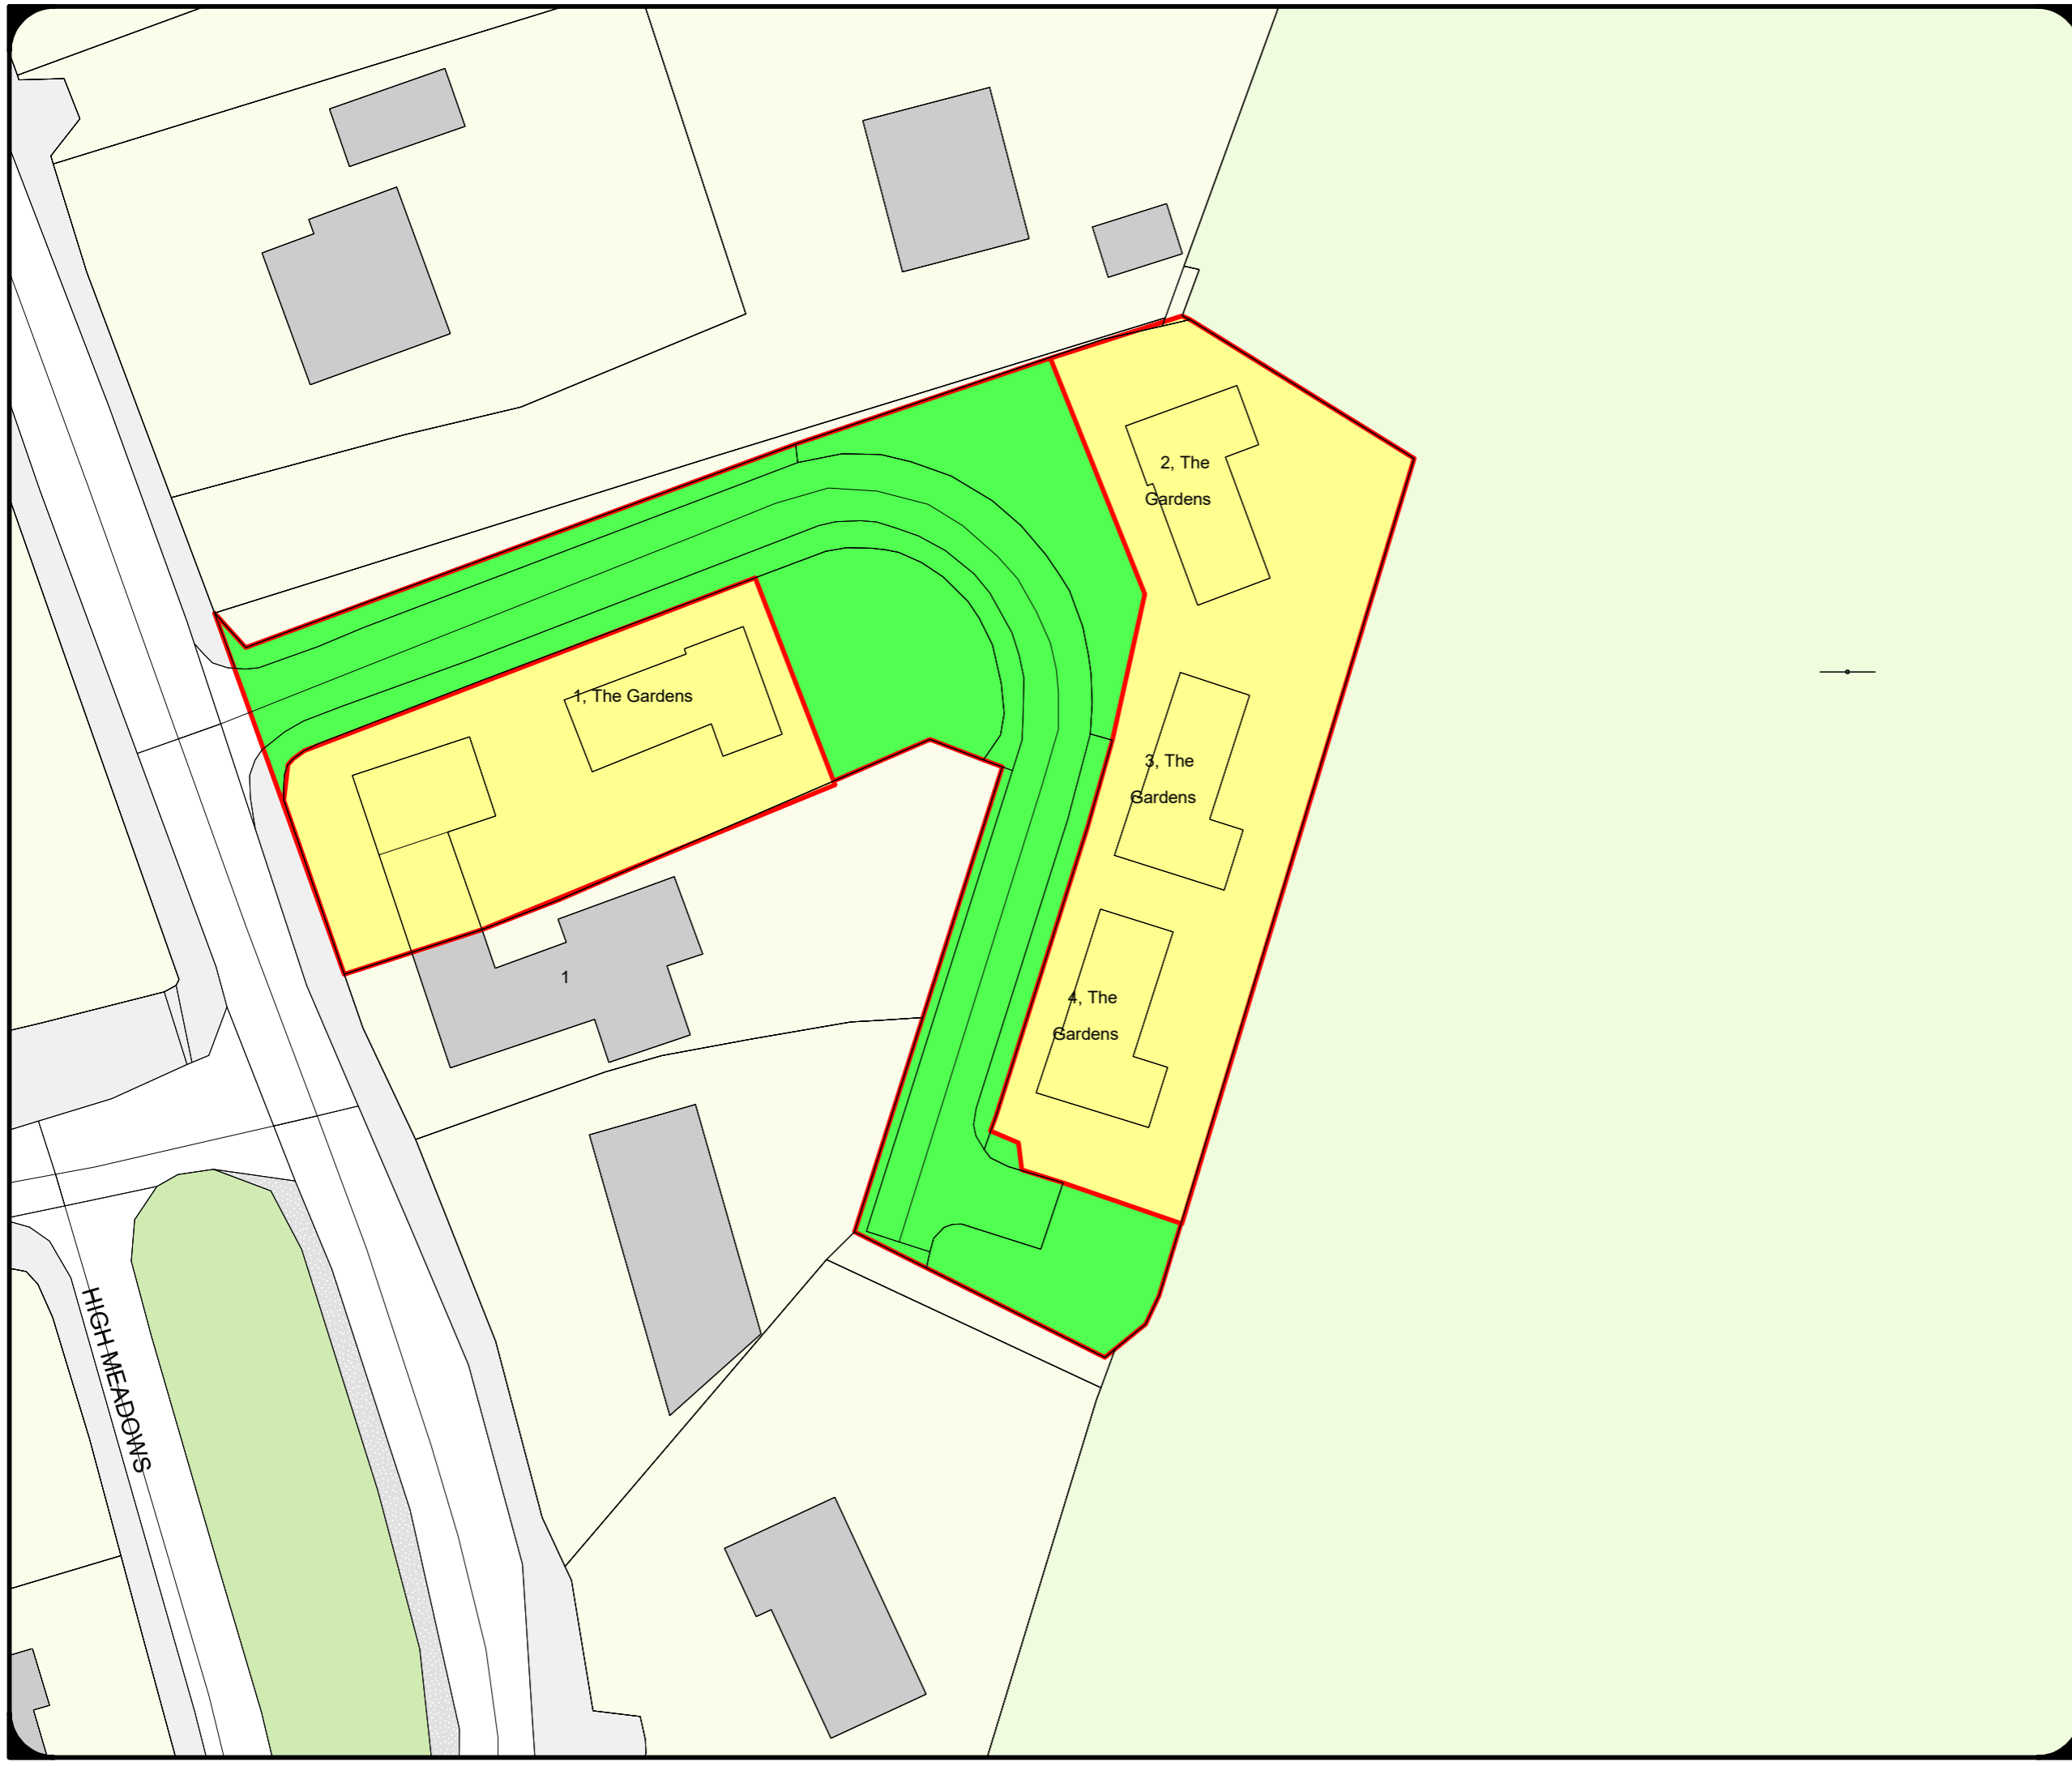

**Meath County Council
Taking in Charge Housing Estates
Public Consultation**

Map Extracted from Tailte Eireann
Vector Mapping

LEGEND

- Outline of Areas to be taken in charge pursuant to the Planning and Development Acts 2000 - 2022 & Roads Act 1993
- Outline of Areas NOT to be taken in charge pursuant to the Planning and Development Acts 2000 - 2022 & Roads Act 1993

Date:-	Oct 2023
Municipal District :-	Laytown / Bettystown
Location:-	The Gardens Duleek Co. Meath
Produced by:-	CG
Scale:-	NTS

Note: Details shown on this map is for information purposes only. Further details on any item should be clarified with Meath County Council. This map has been produced by Meath County Council with available Local Authority and Tailte Eireann base data.
© National Mapping Division of Tailte Eireann. All rights reserved.
Licence number CYAL50320677/MeathCountyCouncil
NOTE - UNAUTHORISED REPRODUCTION OF THIS MAP INFRINGES STATE COPYRIGHT.