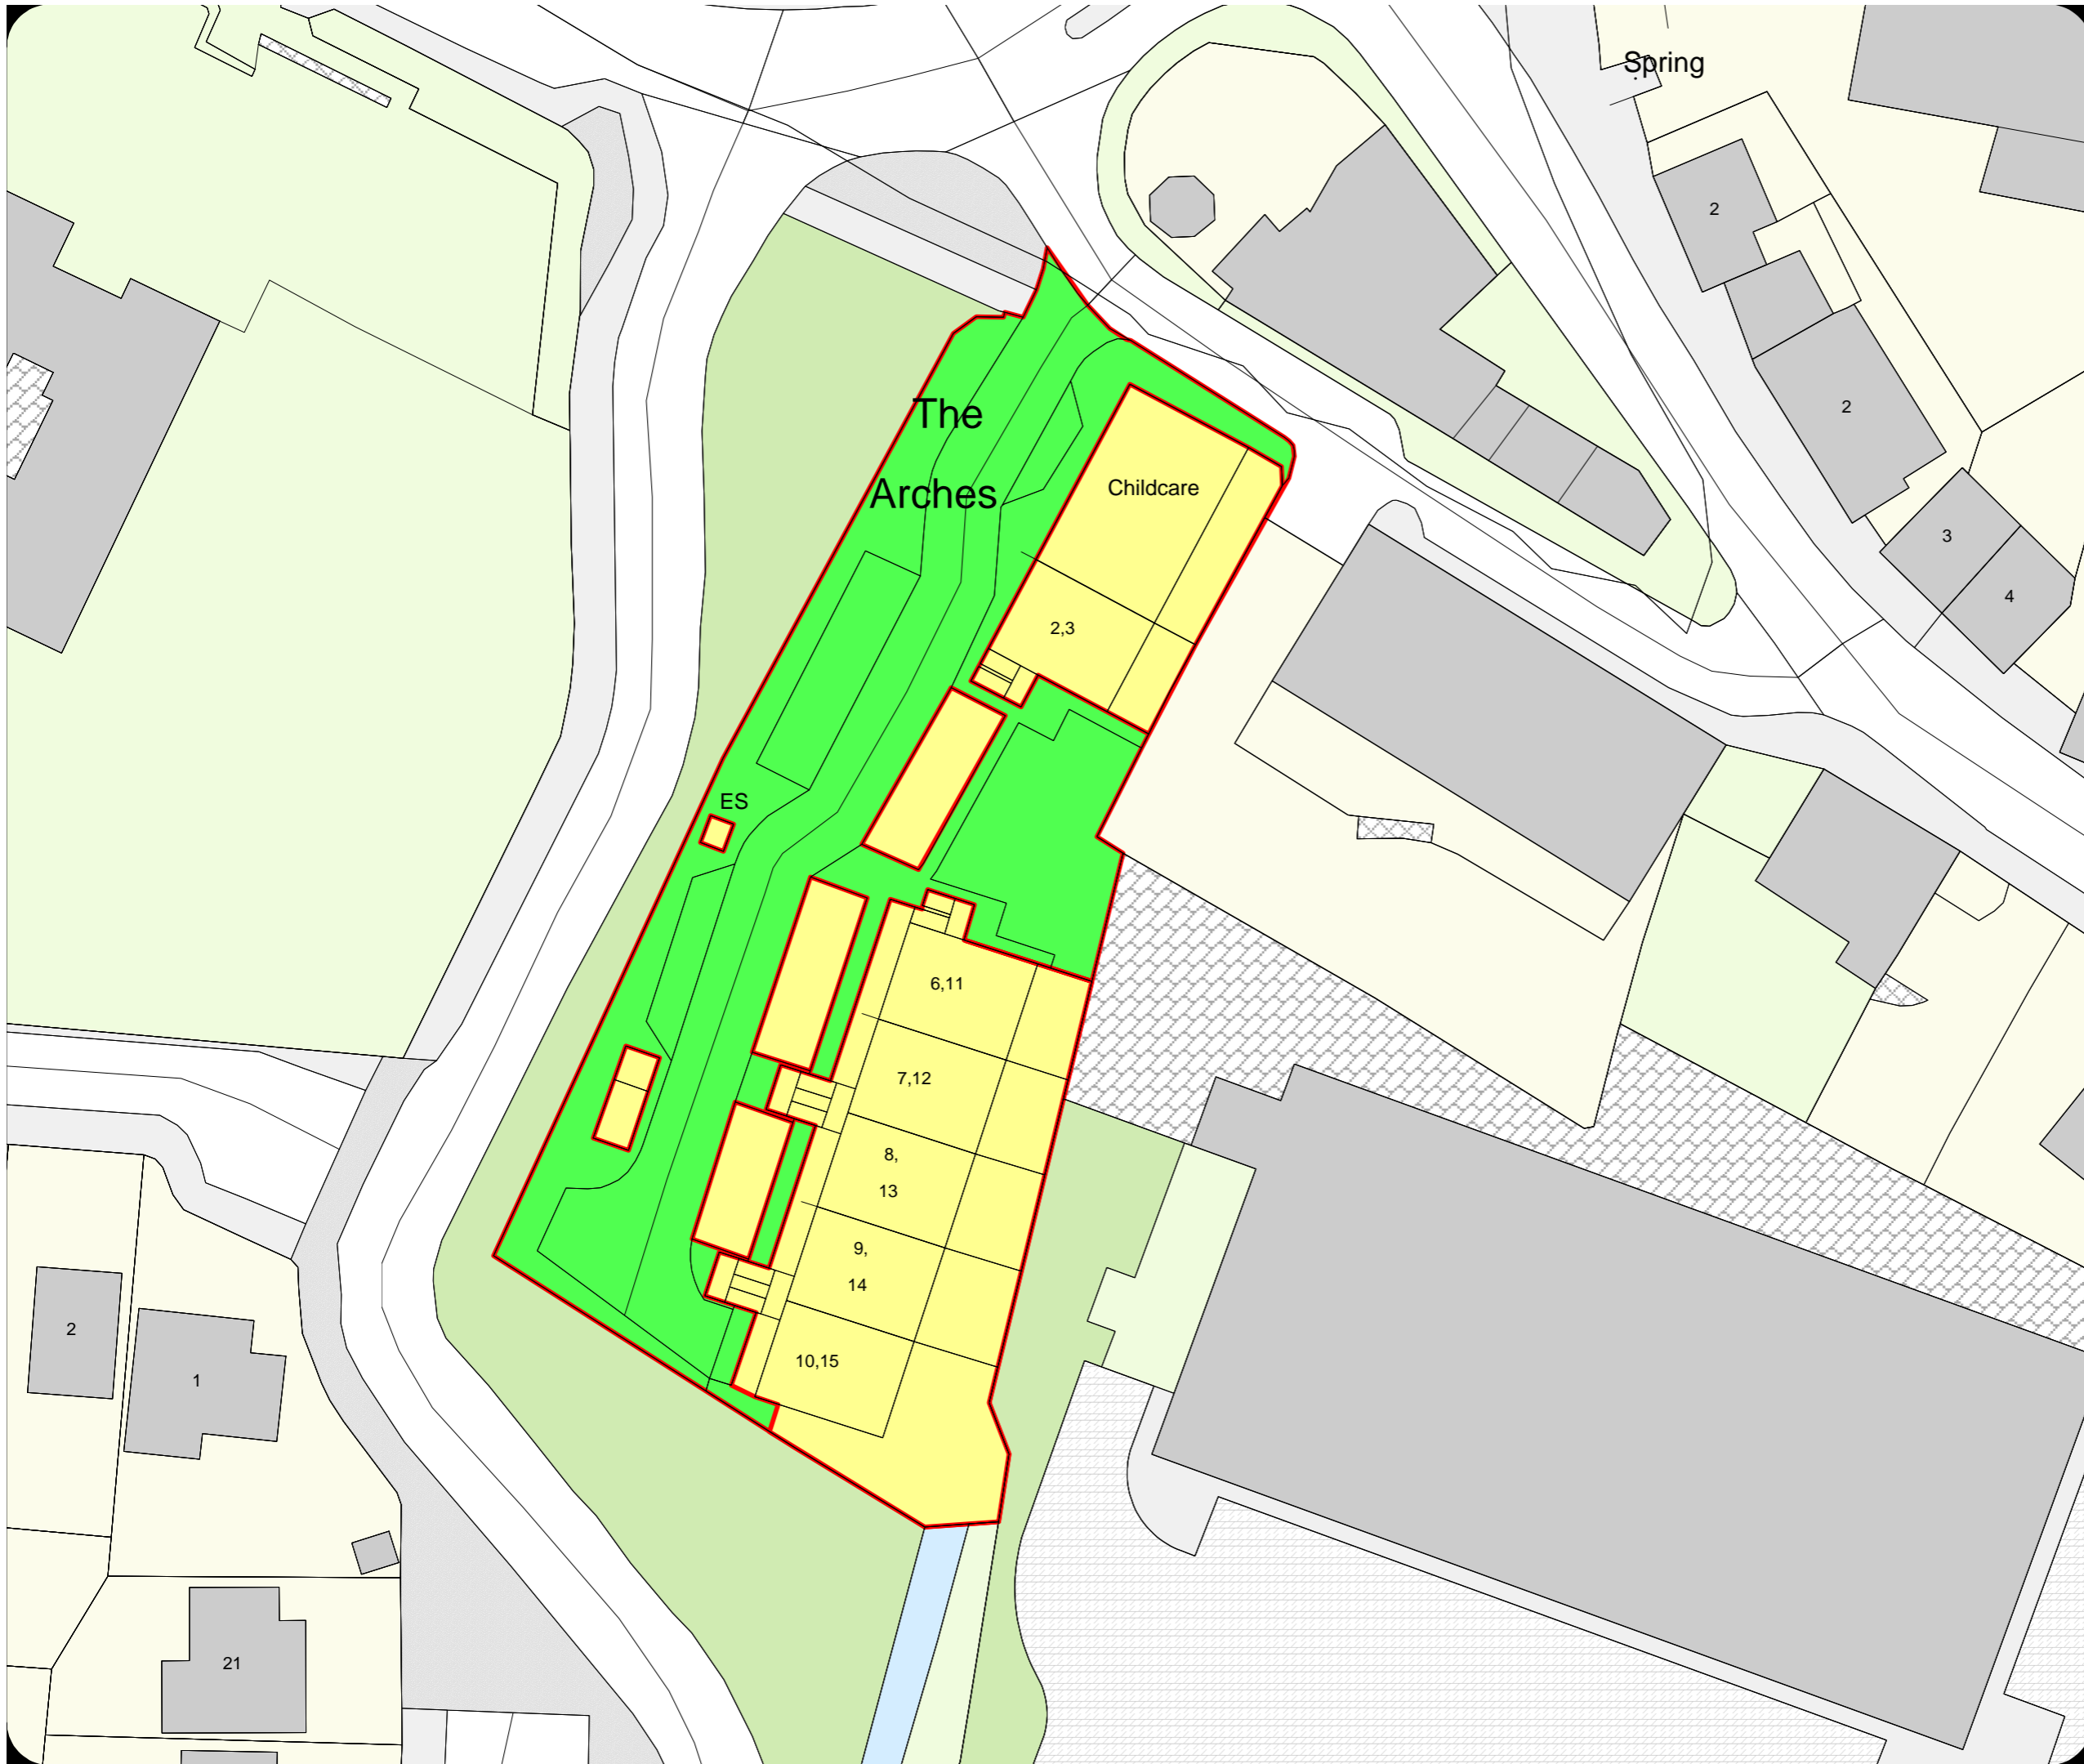

**Meath County Council
Taking in Charge Housing Estates
Public Consultation**

Map Extracted from Tailte Eireann
Vector Mapping

LEGEND

- Outline of Areas to be taken in charge pursuant to the Planning and Development Acts 2000 - 2022 & Roads Act 1993
- Outline of Areas NOT to be taken in charge pursuant to the Planning and Development Acts 2000 - 2022 & Roads Act 1993

Date:-	Sept 2023
Municipal District :-	Ratoath
Location:-	The Arches Dunshaughlin Co. Meath
Produced by:-	CG
Scale:-	NTS

Note: Details shown on this map is for information purposes only. Further details on any item should be clarified with Meath County Council. This map has been produced by Meath County Council with available Local Authority and Tailte Eireann base data.
© National Mapping Division of Tailte Eireann. All rights reserved. Licence number CYAL50320677/MeathCountyCouncil
NOTE - UNAUTHORISED REPRODUCTION OF THIS MAP INFRINGES STATE COPYRIGHT.