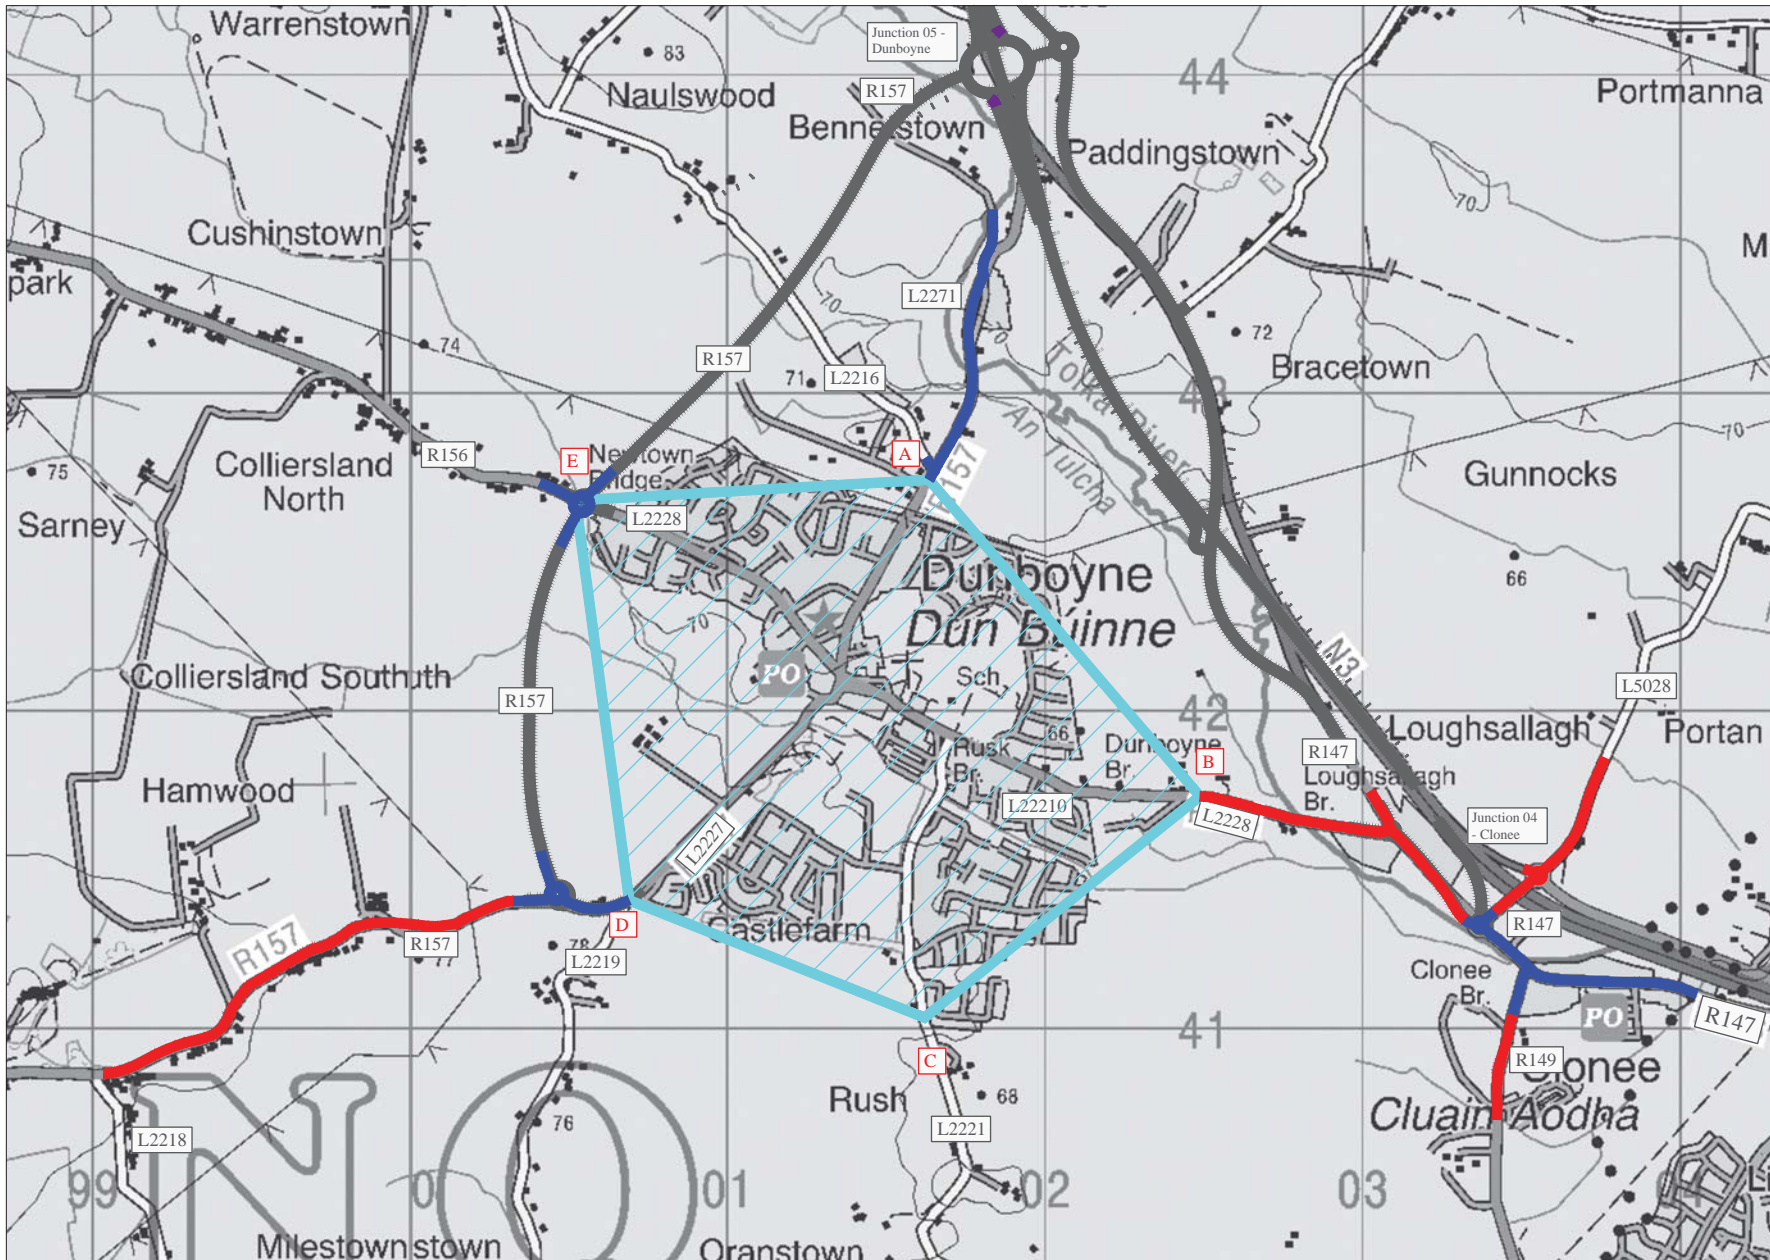

LEGEND

- 50km/h zone
- 50km/h
- 60km/h

Please Note: This map is for reference purposes only. Measurements to be taken from text.