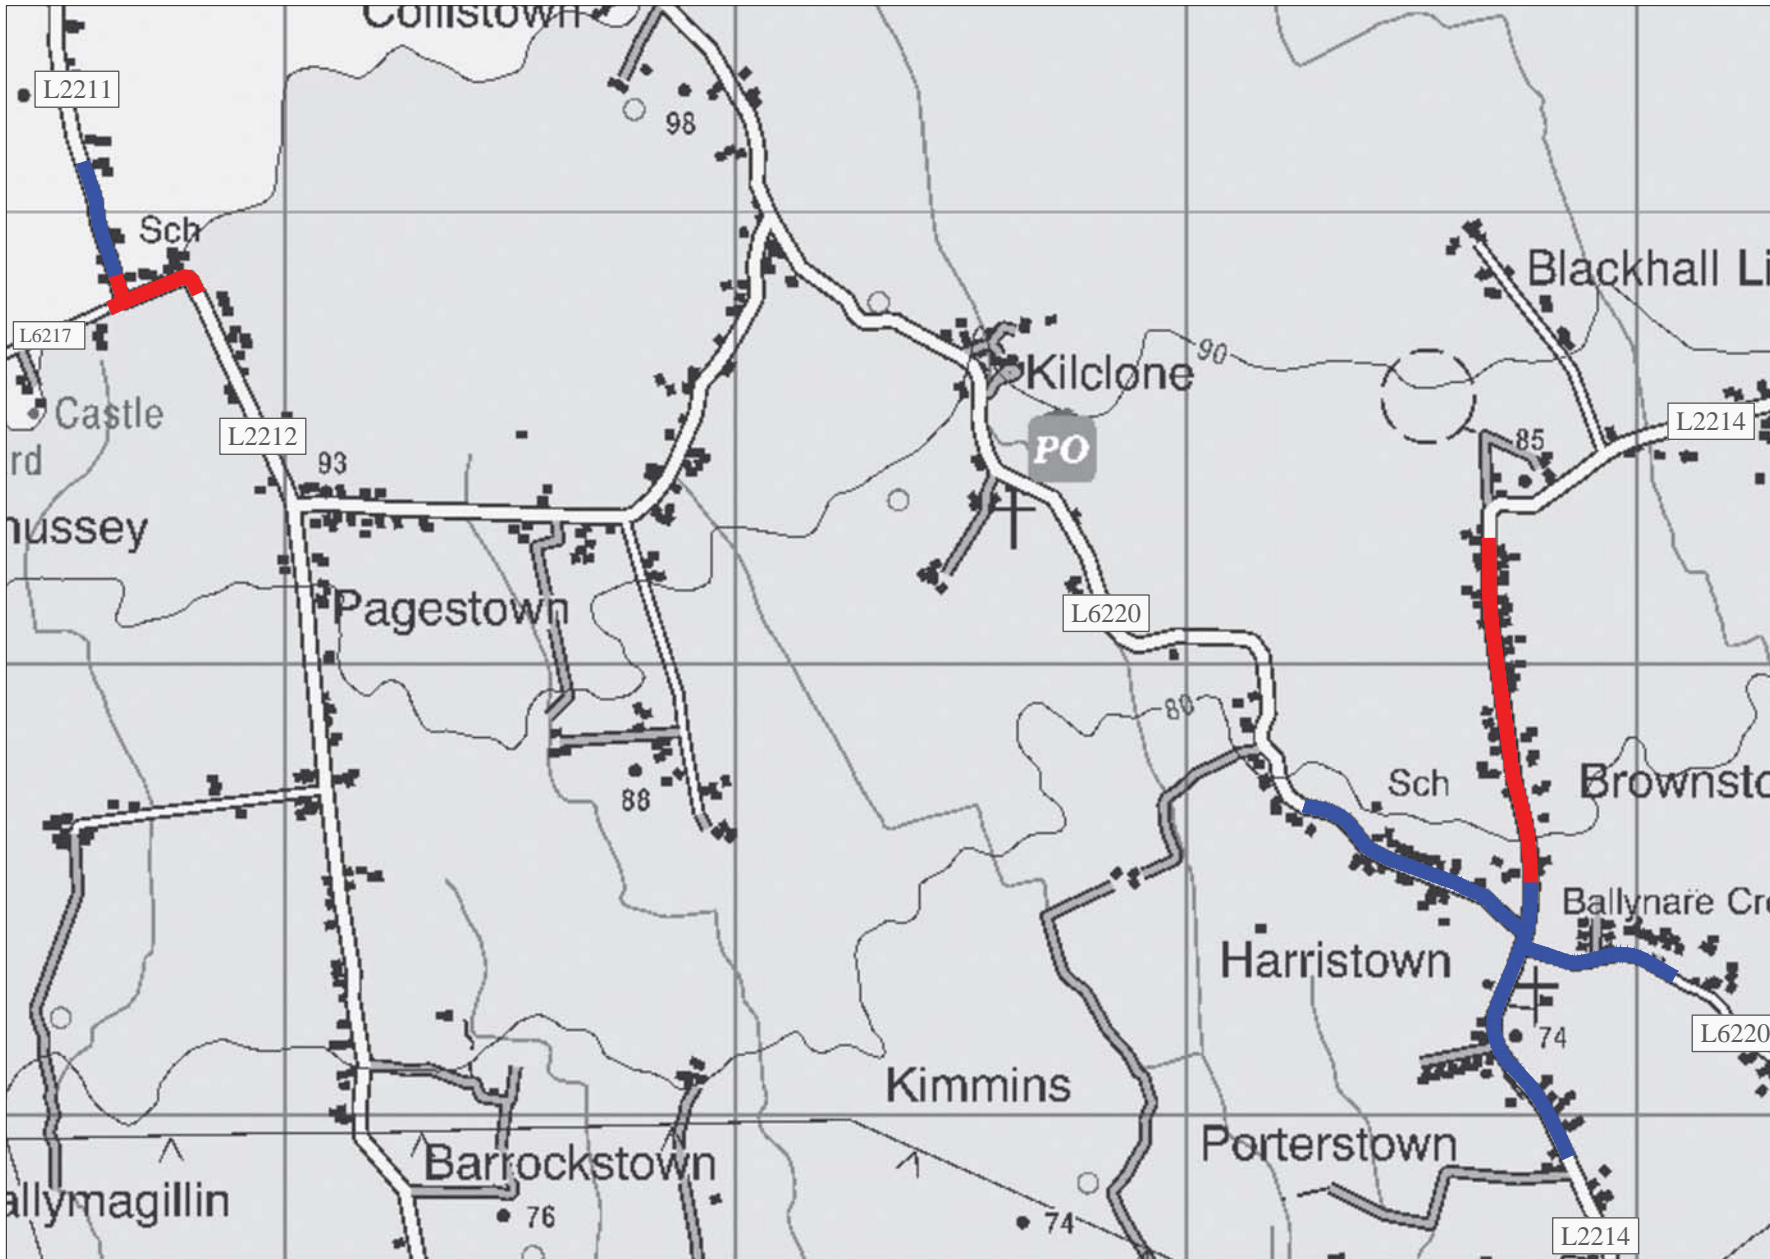

LEGEND
50km/h
60km/h

Please Note: This map is for reference purposes only. Measurements to be taken from text.