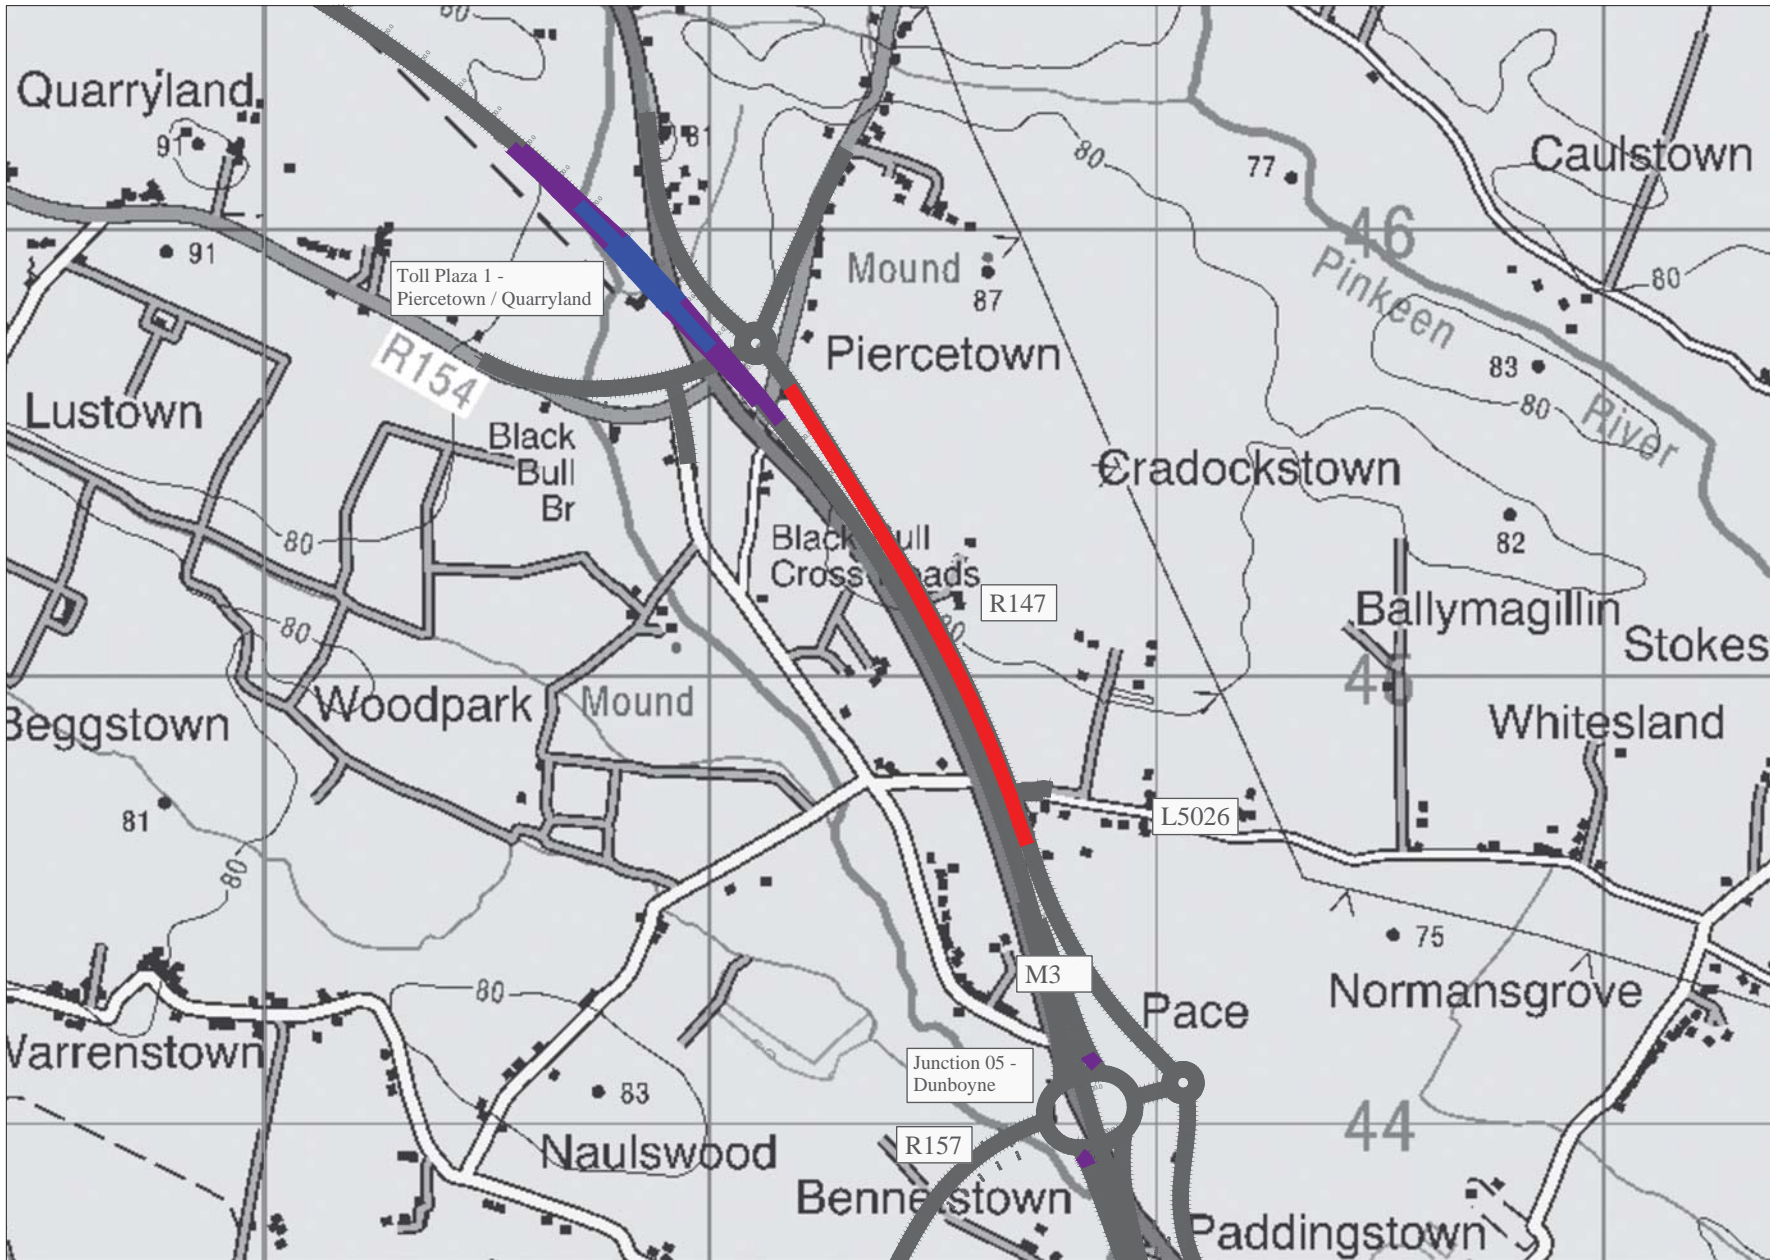

LEGEND

- 50km/h
- 60km/h
- 80km/h

Please Note: This map is for reference purposes only. Measurements to be taken from text.