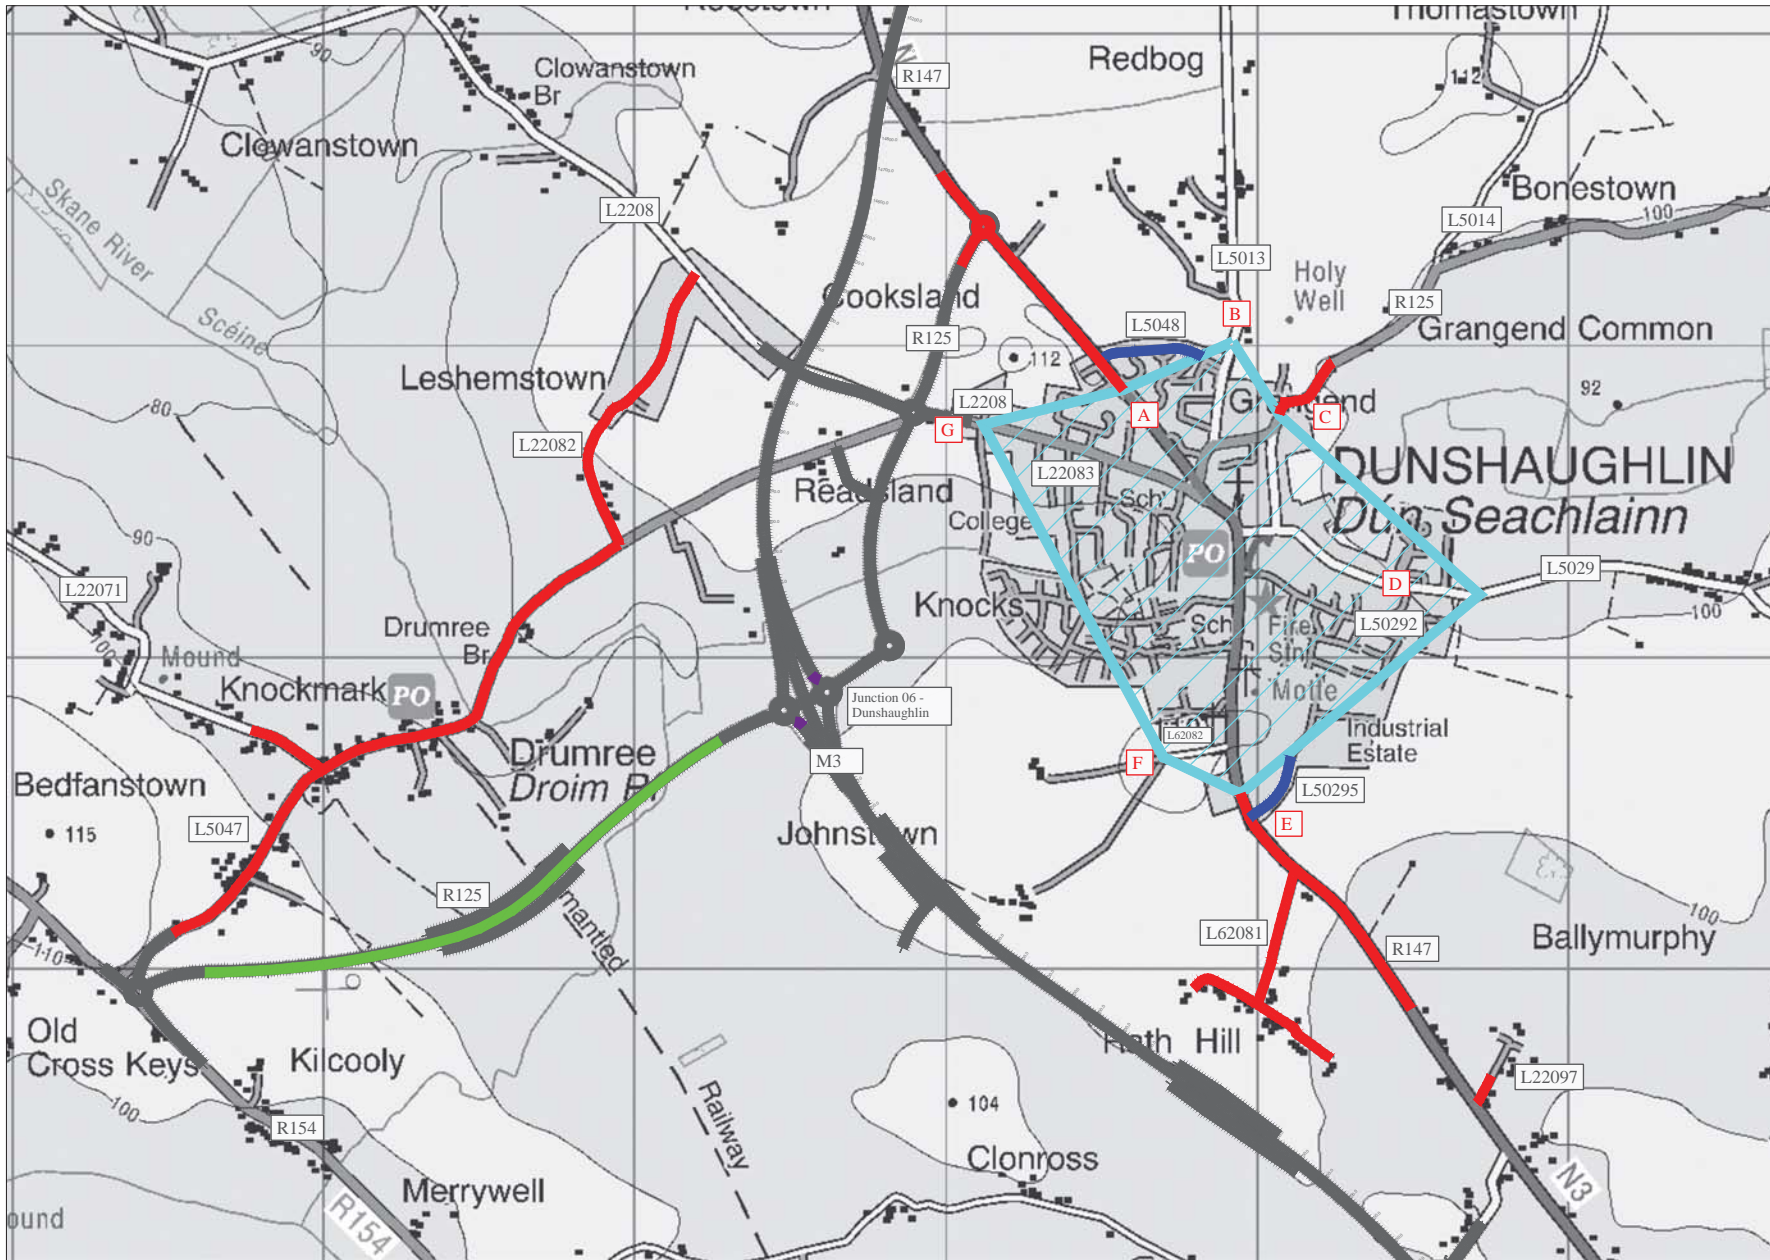

NOTES:

DRAWING TITLE:
Location: - Dunboyne & Clonee - Ratoath MD

DRAWING NO: **TRA-11-07-CWR03Rev.A**

This is a Computer Generated Map - OS Licence No. 2017/24/CC/M/Meath County Council
 This map is drawn to the Largest Scale published by the Ordnance Survey