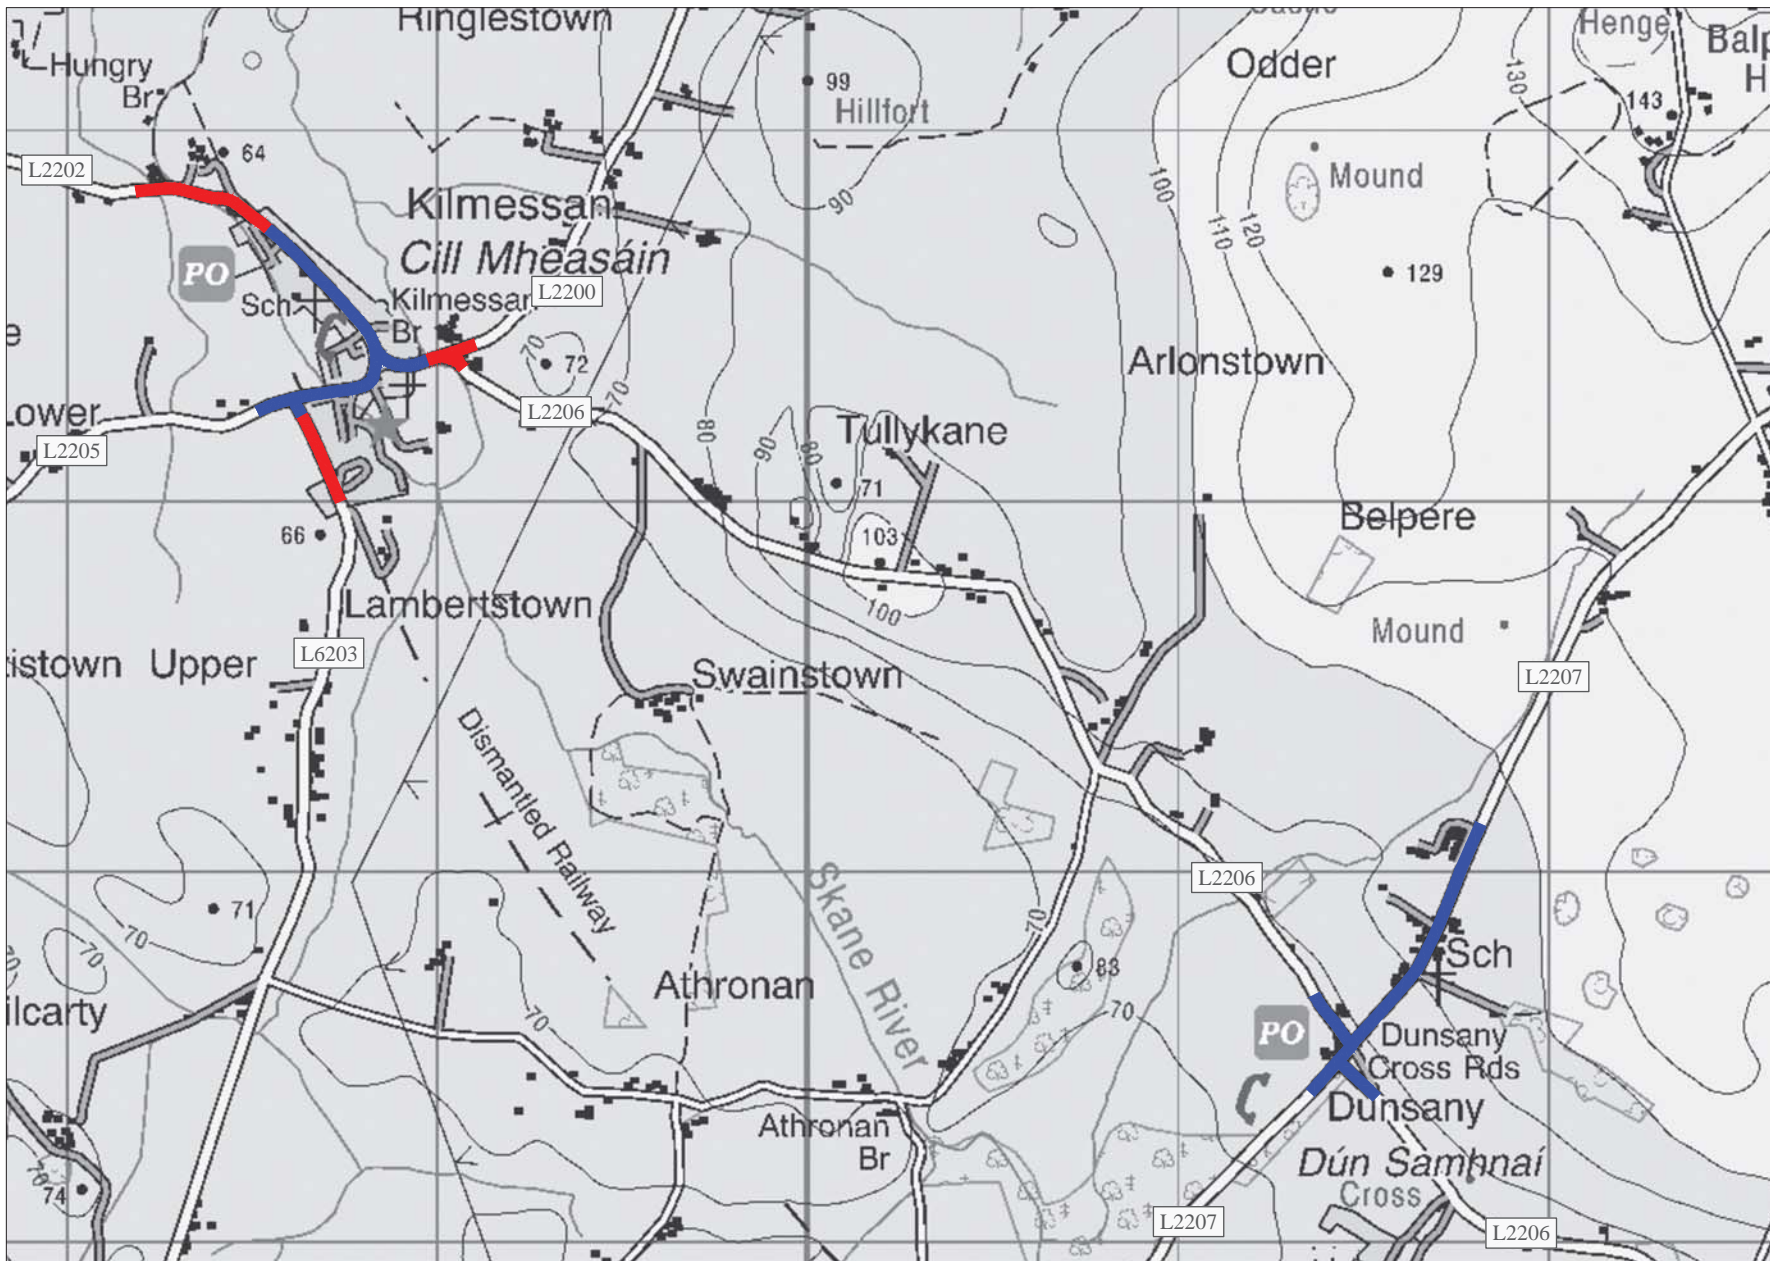

LEGEND
50km/h
60km/h

Please Note: This map is for reference purposes only. Measurements to be taken from text.