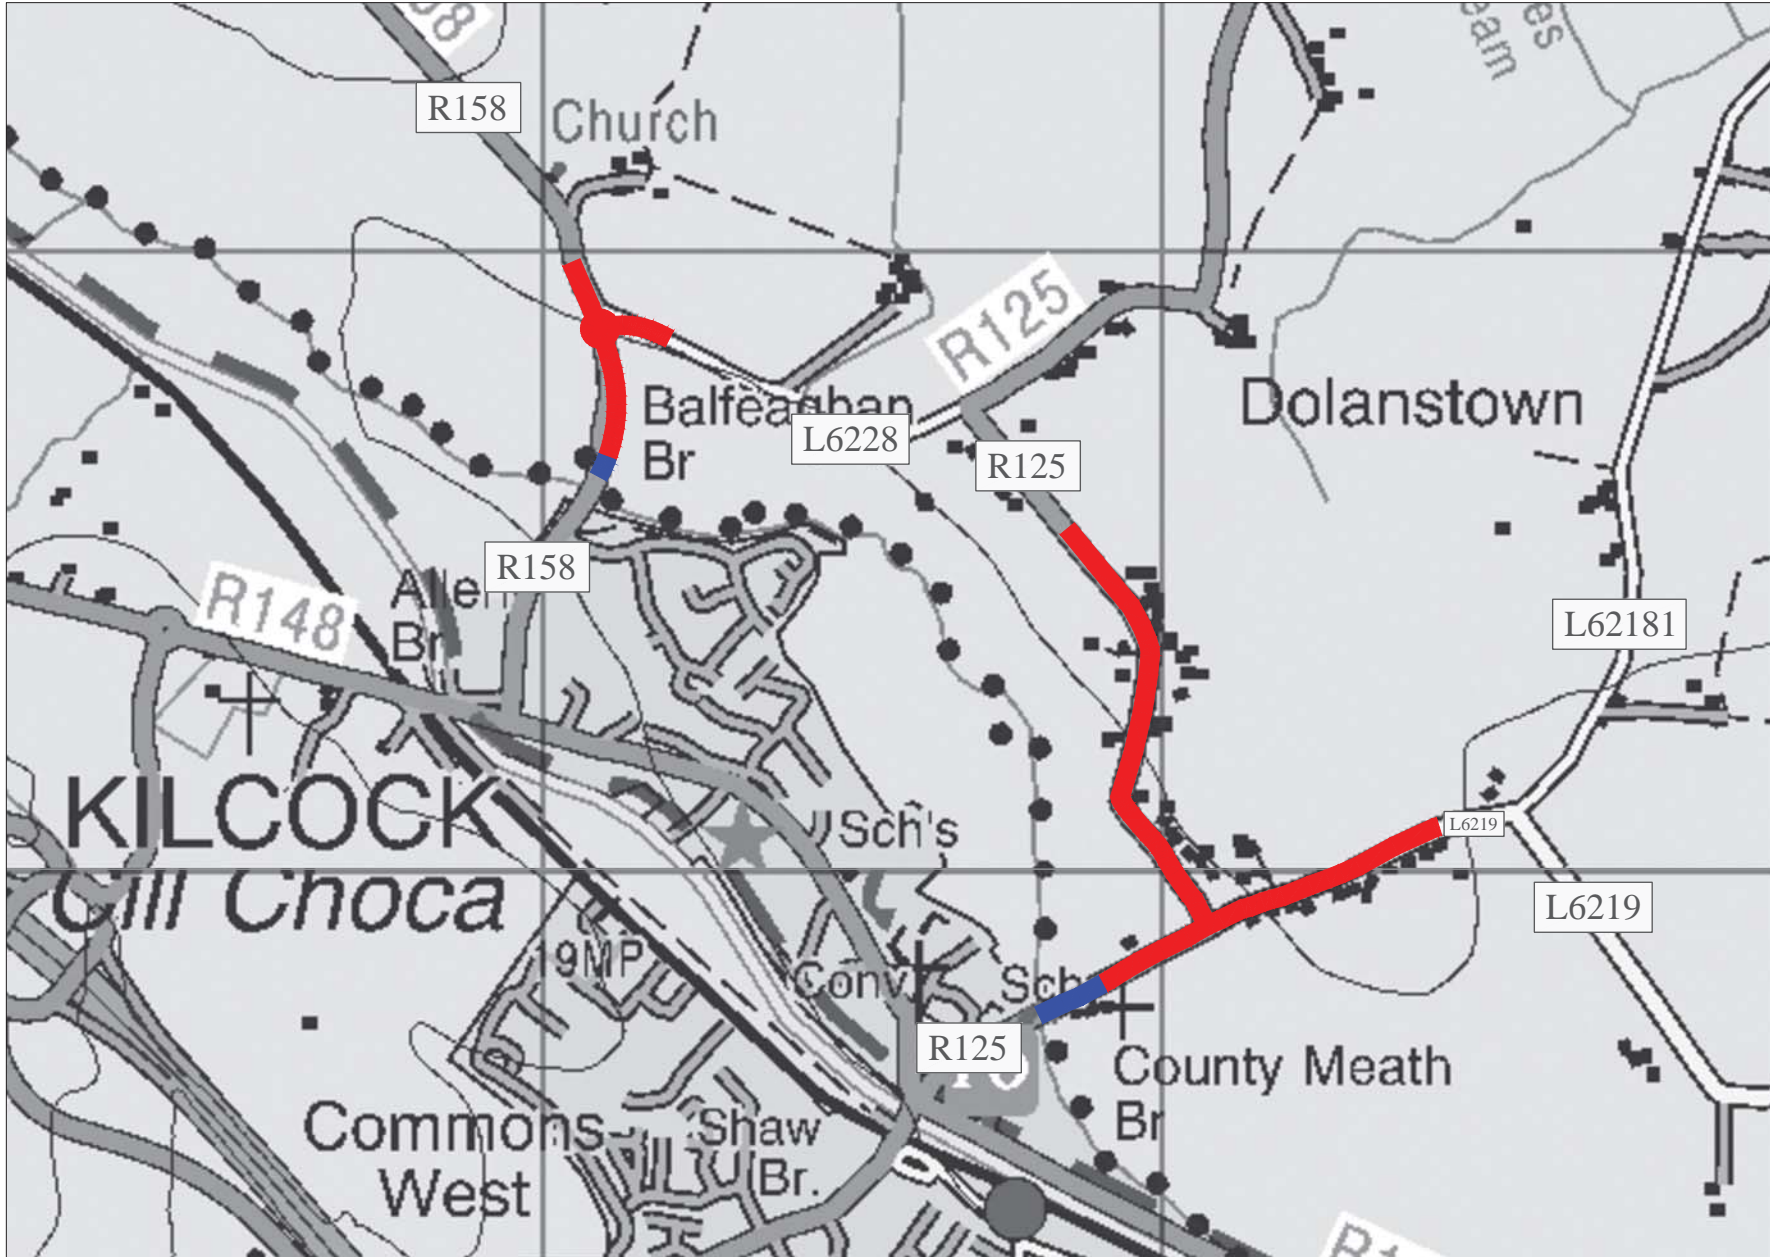

DRAWING TITLE:
 Location: -
 Kilclone & Mulhussey N.S. - Ratoath
 MD
 DRAWING NO: TRA-11-07-CWR05
 DATE: June 2017
 This is a Computer Generated Map -
 OS Licence No. 2017/21/CC/M/Meath County Council
 This map is drawn to the Largest Scale published by the Ordnance Survey