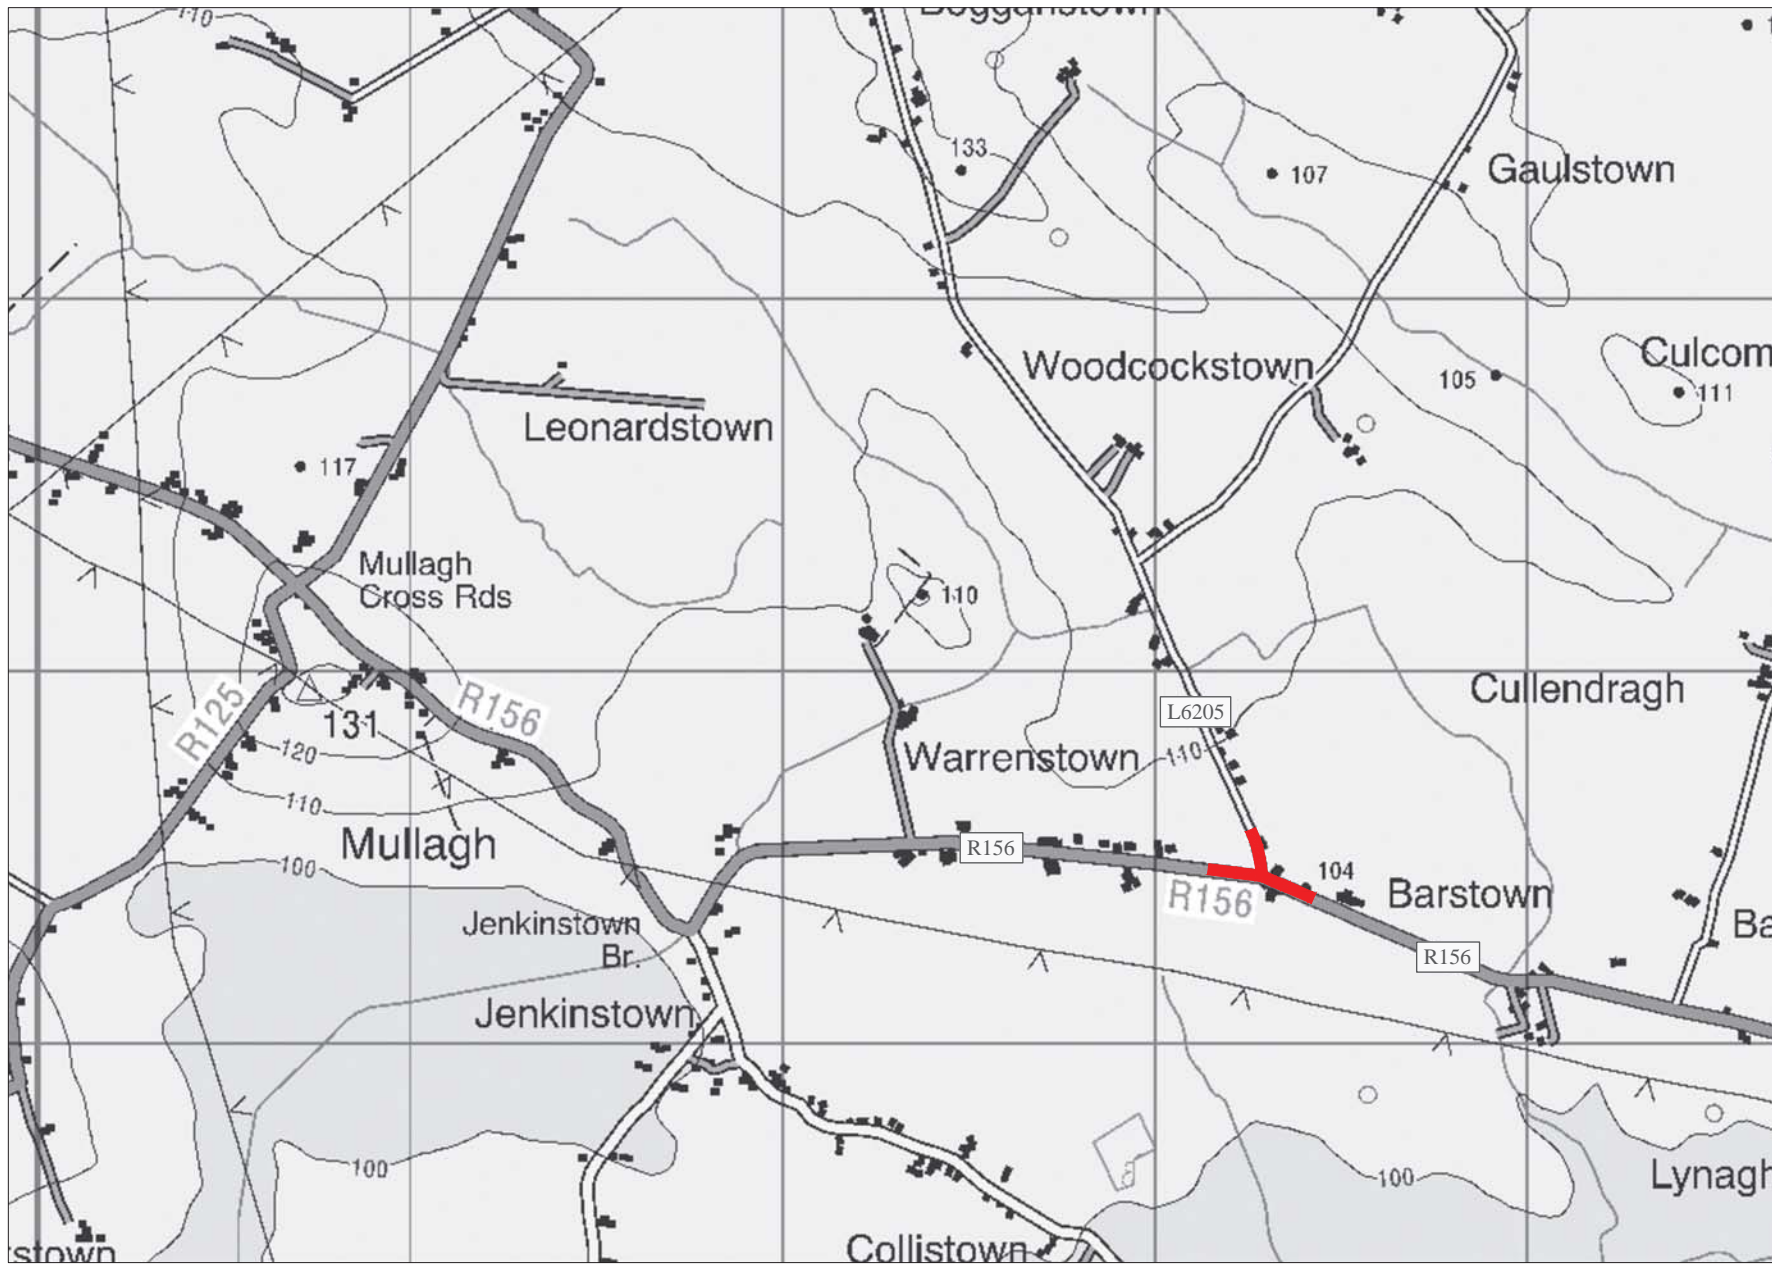

LEGEND
60km/h

Please Note: This map is for reference purposes only. Measurements to be taken from text.