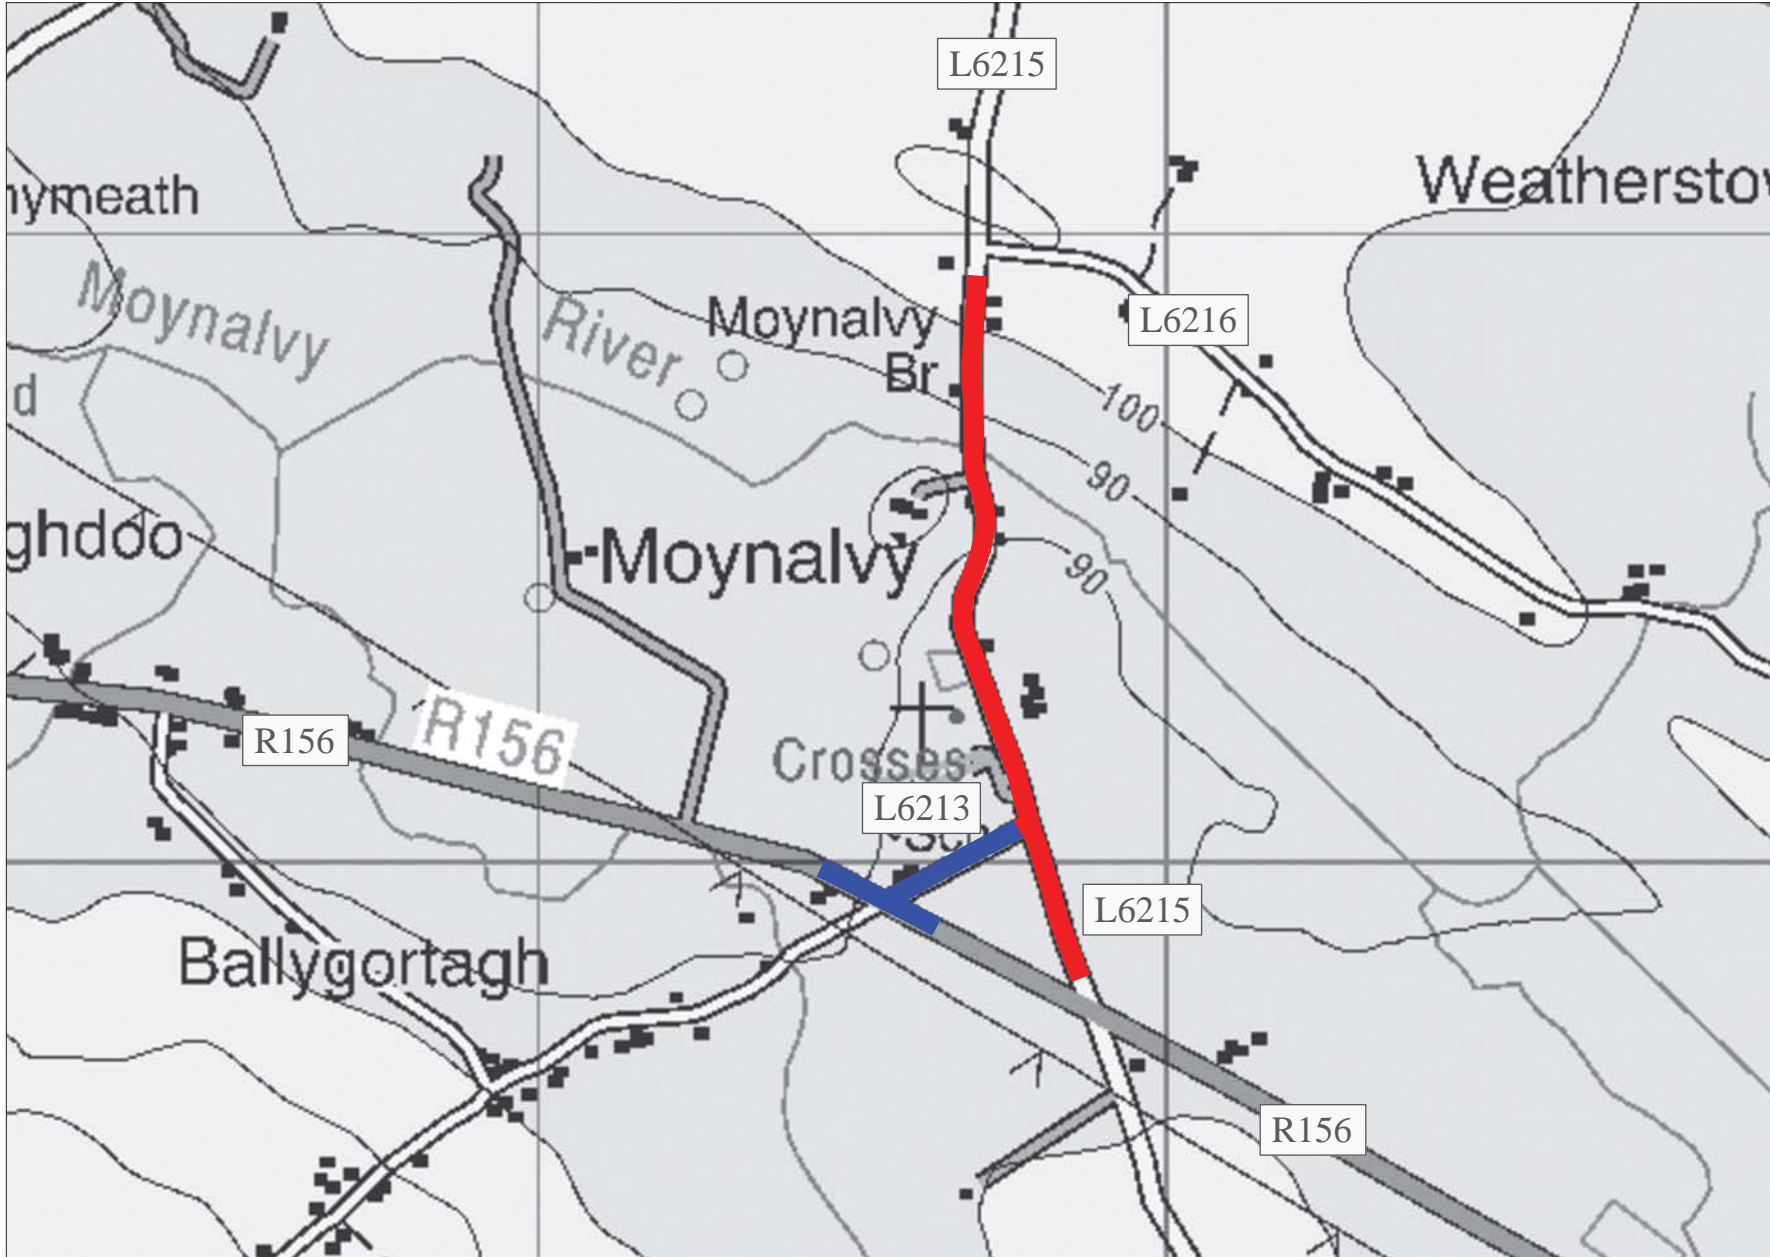

DRAWING TITLE:
 Location: -
 Kilmessan & Dunsany - Ratoath
 MD
 DRAWING NO: TRA-11-07-CWR07
 DATE: June 2017
This is a Computer Generated Map - OS Licence No. 2017/21/CC/Meath County Council
 This map is drawn to the Largest Scale published by the Ordnance Survey