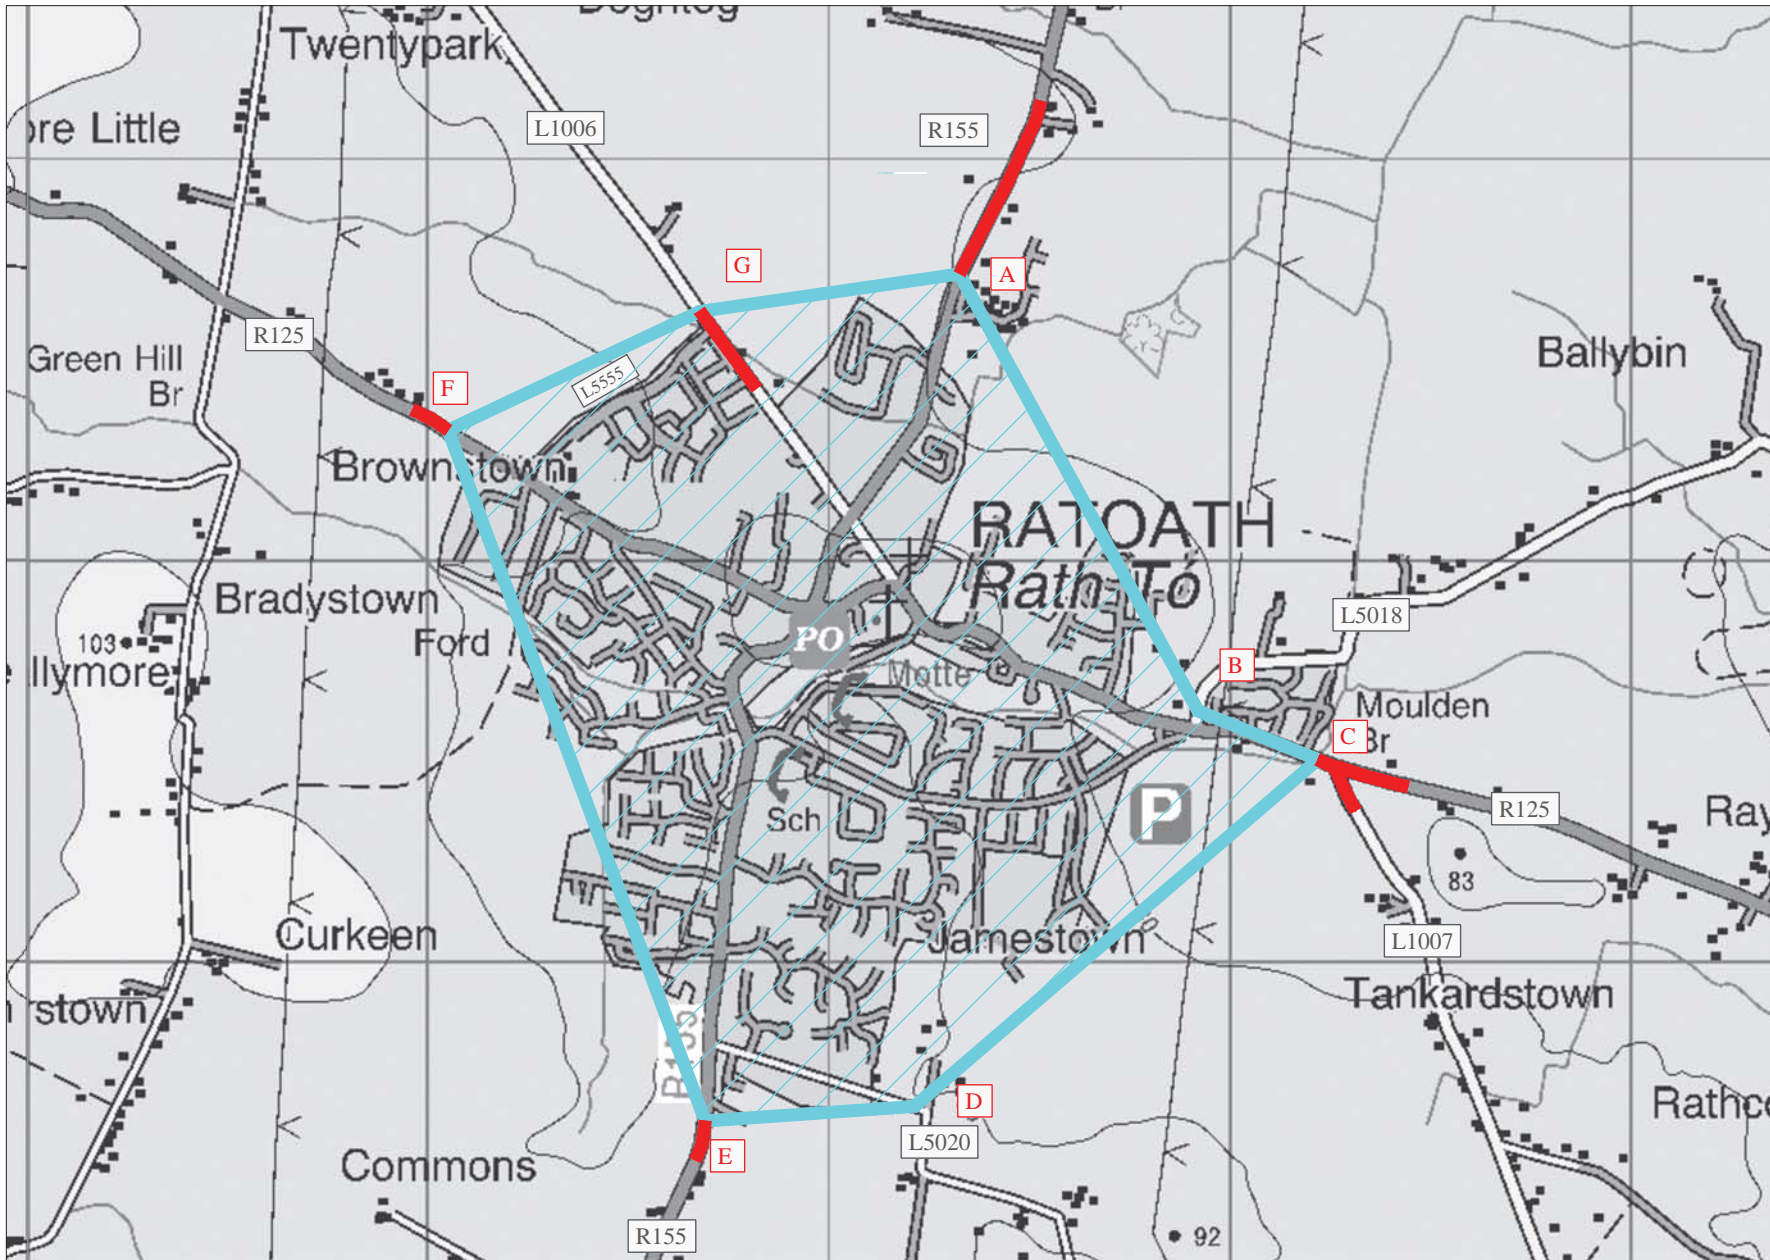

LEGEND

50km/h Built Up Area

60km/h

Please Note: This map is for reference purposes only. Measurements to be taken from text.