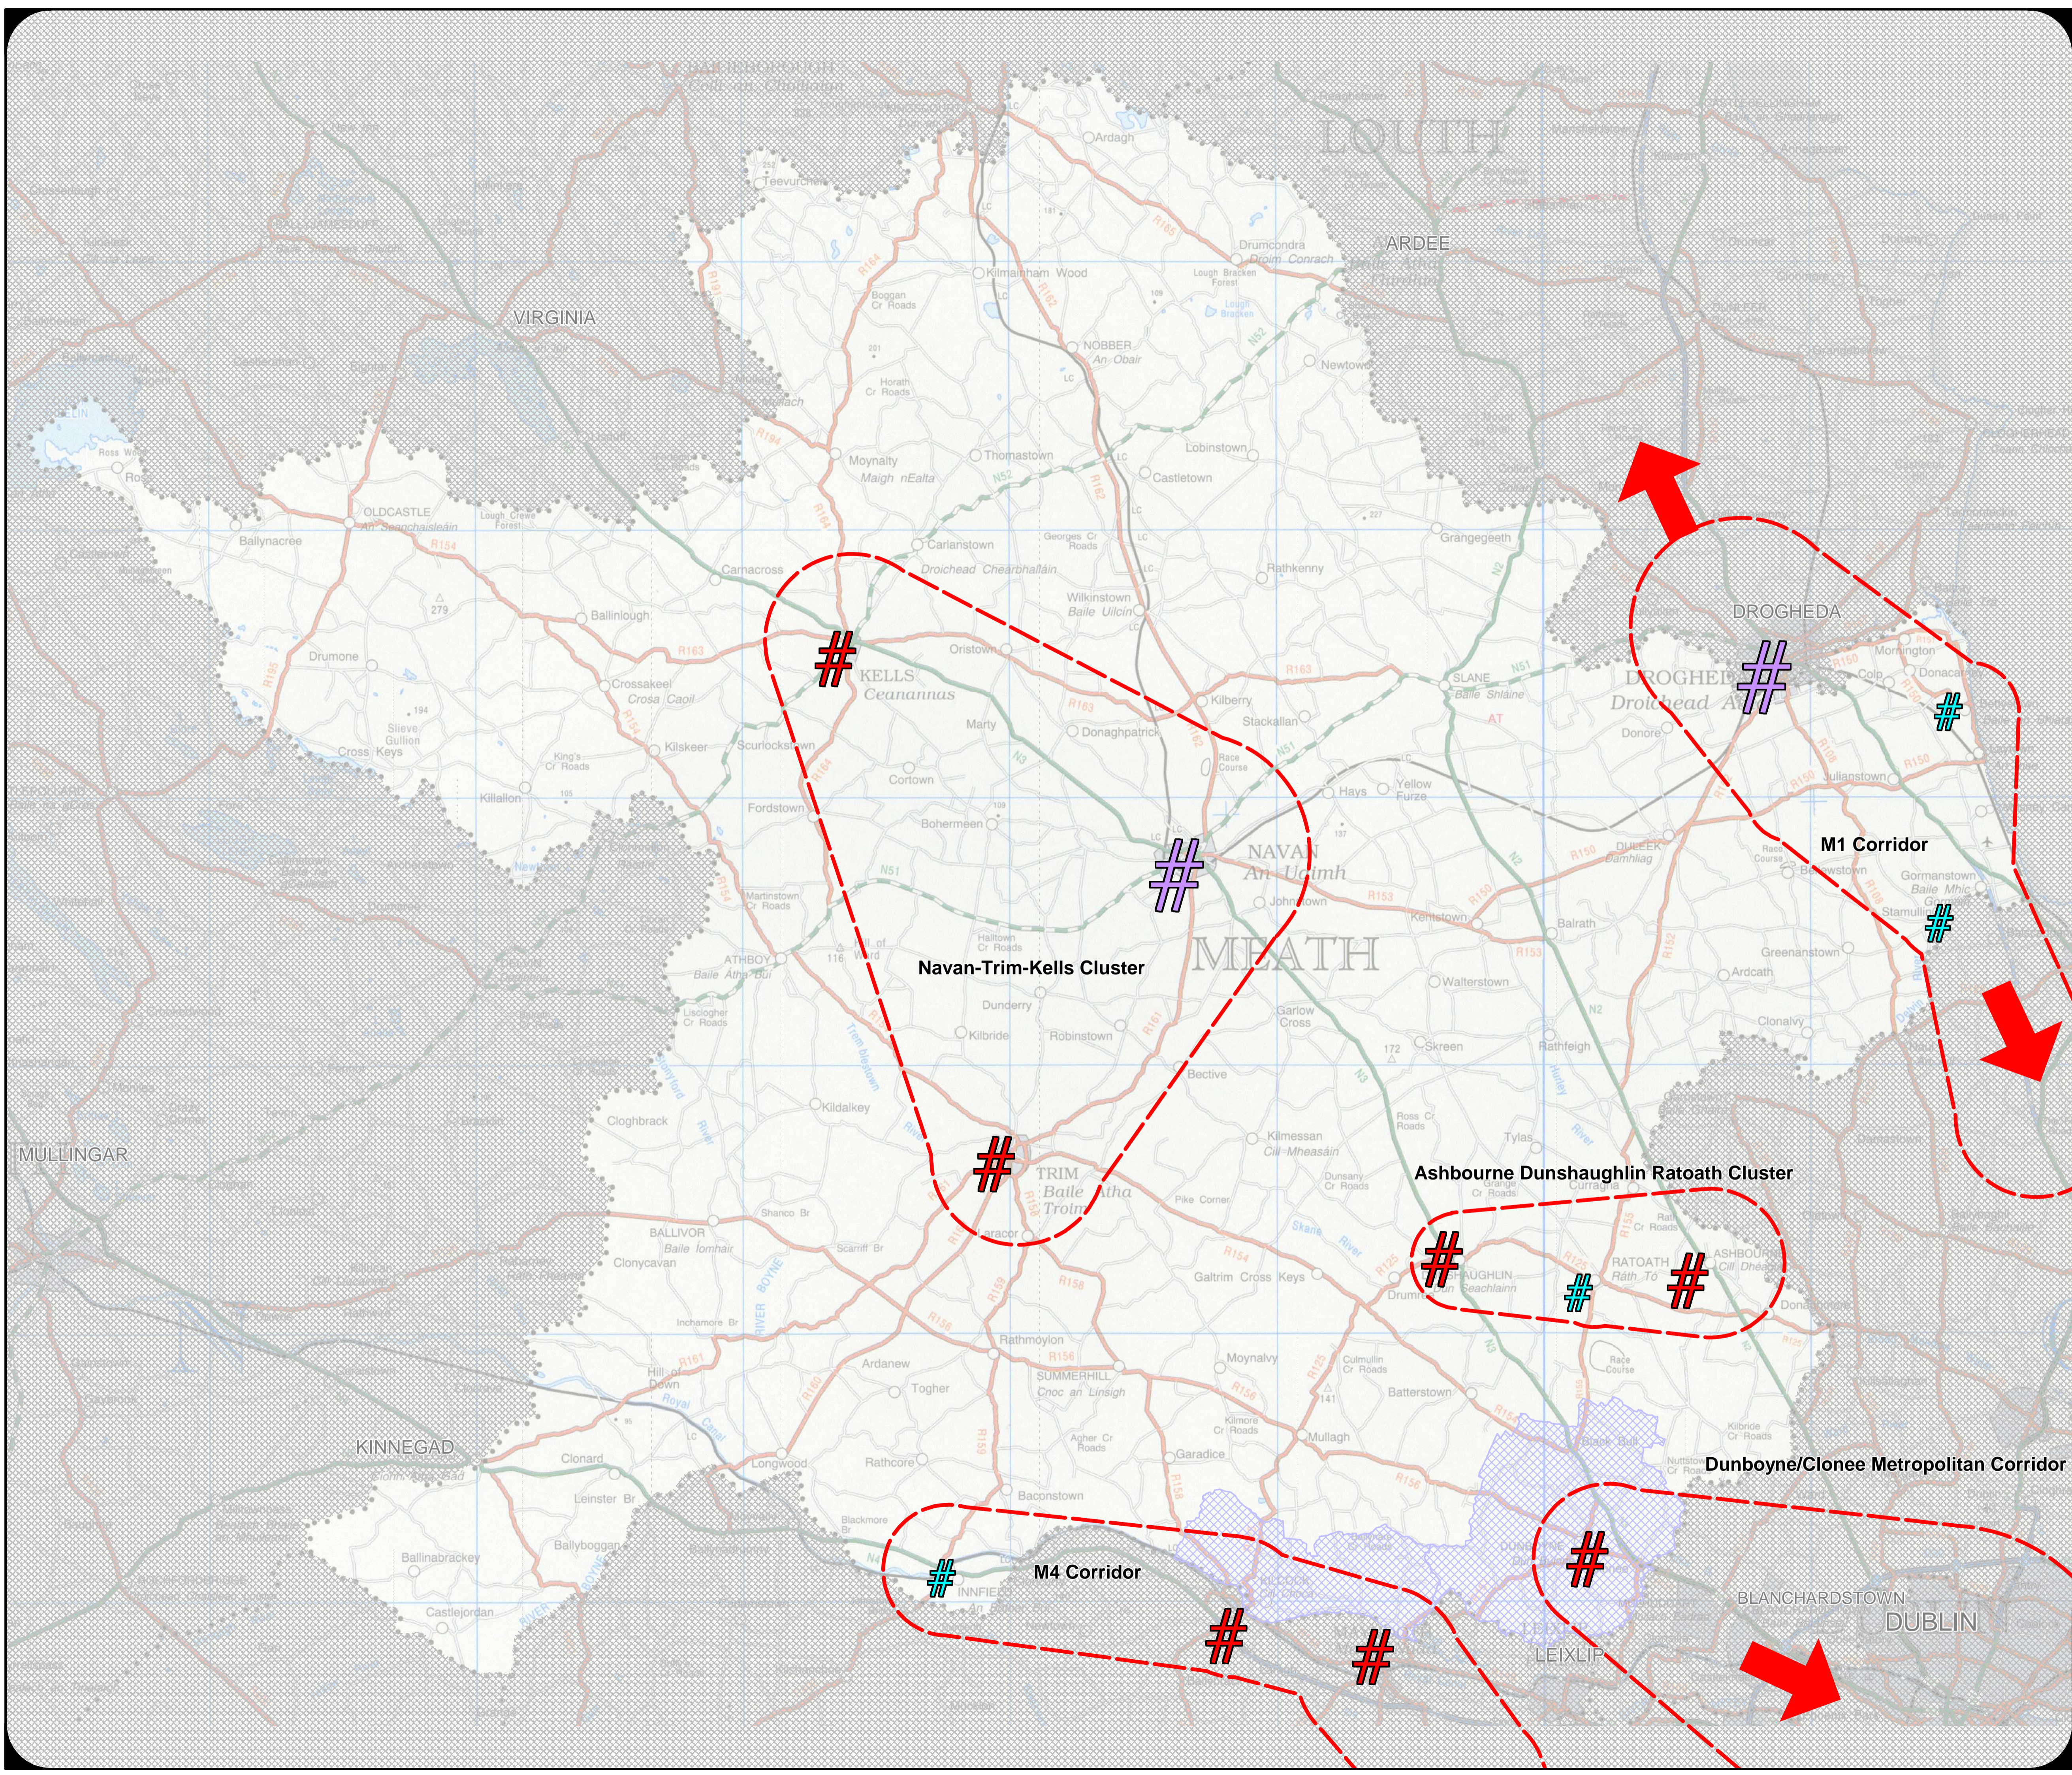

Settlement Hierarchy

Large Growth Town

Moderate Growth Town

Small Growth Town

Metropolitan Area

Economic Dynamic Clusters

Note: Details shown on this map are for information purposes only. Further details on any item should be clarified with Meath County Council. This map has been produced by Meath County Council with available Local Authority and Ordnance Survey base data.
 © Ordnance Survey Ireland & Government of Ireland, Meath CCMA 9802
 NOTE - UNAUTHORISED REPRODUCTION OF THIS MAP INFRINGES STATE COPYRIGHT.
 Scales on this map are at least +/- 3% of stated Scale.