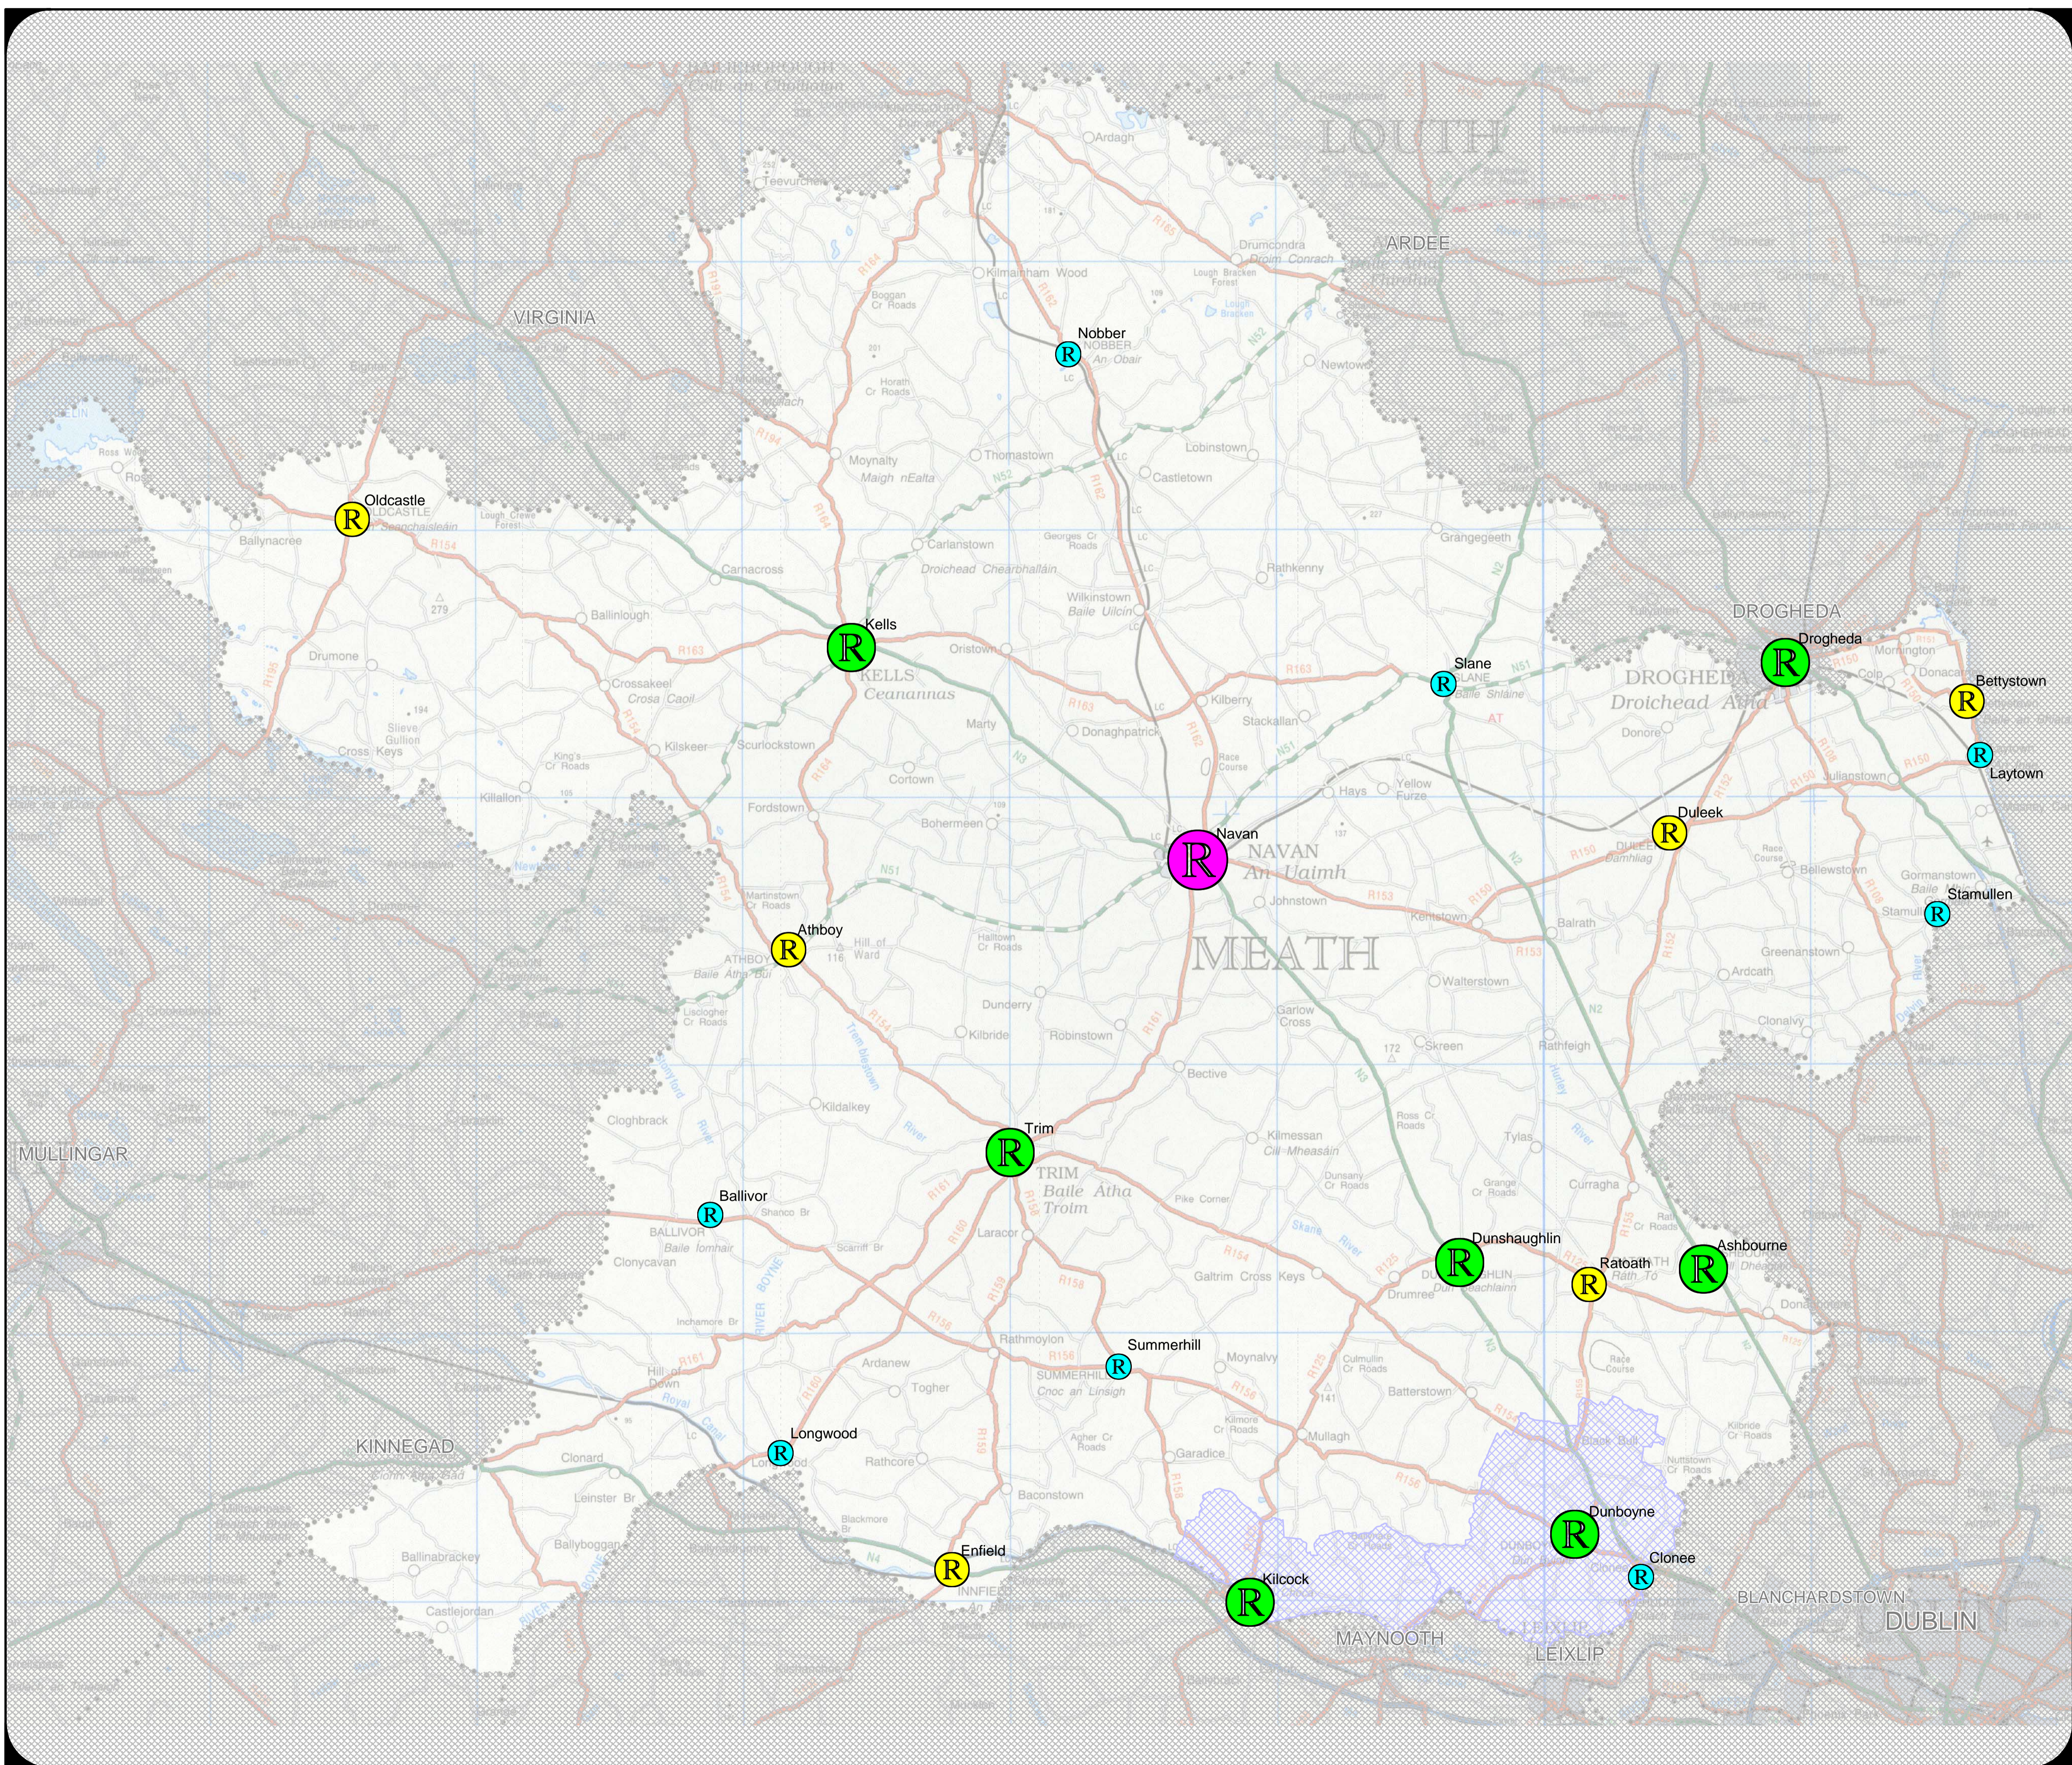

County Retail Hierarchy

-  Level 2 County Town Centre
-  Level 3 Sub-County Town Centre
-  Level 4 (Tier 1) Small Town Centre
-  Level 4 (Tier 2) Village Centre
-  Metropolitan Area

Note: Details shown on this map are for information purposes only. Further details on any item should be clarified with Meath County Council. This map has been produced by Meath County Council with available Local Authority and Ordnance Survey base data.  
 © Ordnance Survey Ireland & Government of Ireland, Meath CCMA 9802  
 NOTE - UNAUTHORISED REPRODUCTION OF THIS MAP INFRINGES STATE COPYRIGHT.  
 Scales on this map are at least +/- 3% of stated Scale.

Scale - 1:100,000  
 When Printed  
 Oversize  
 Mapinfo File:  
 C:\Mapdata\workspace\County\_Plan\Retail\_strategy.wor  
 Produced By: S.K. [03/07]