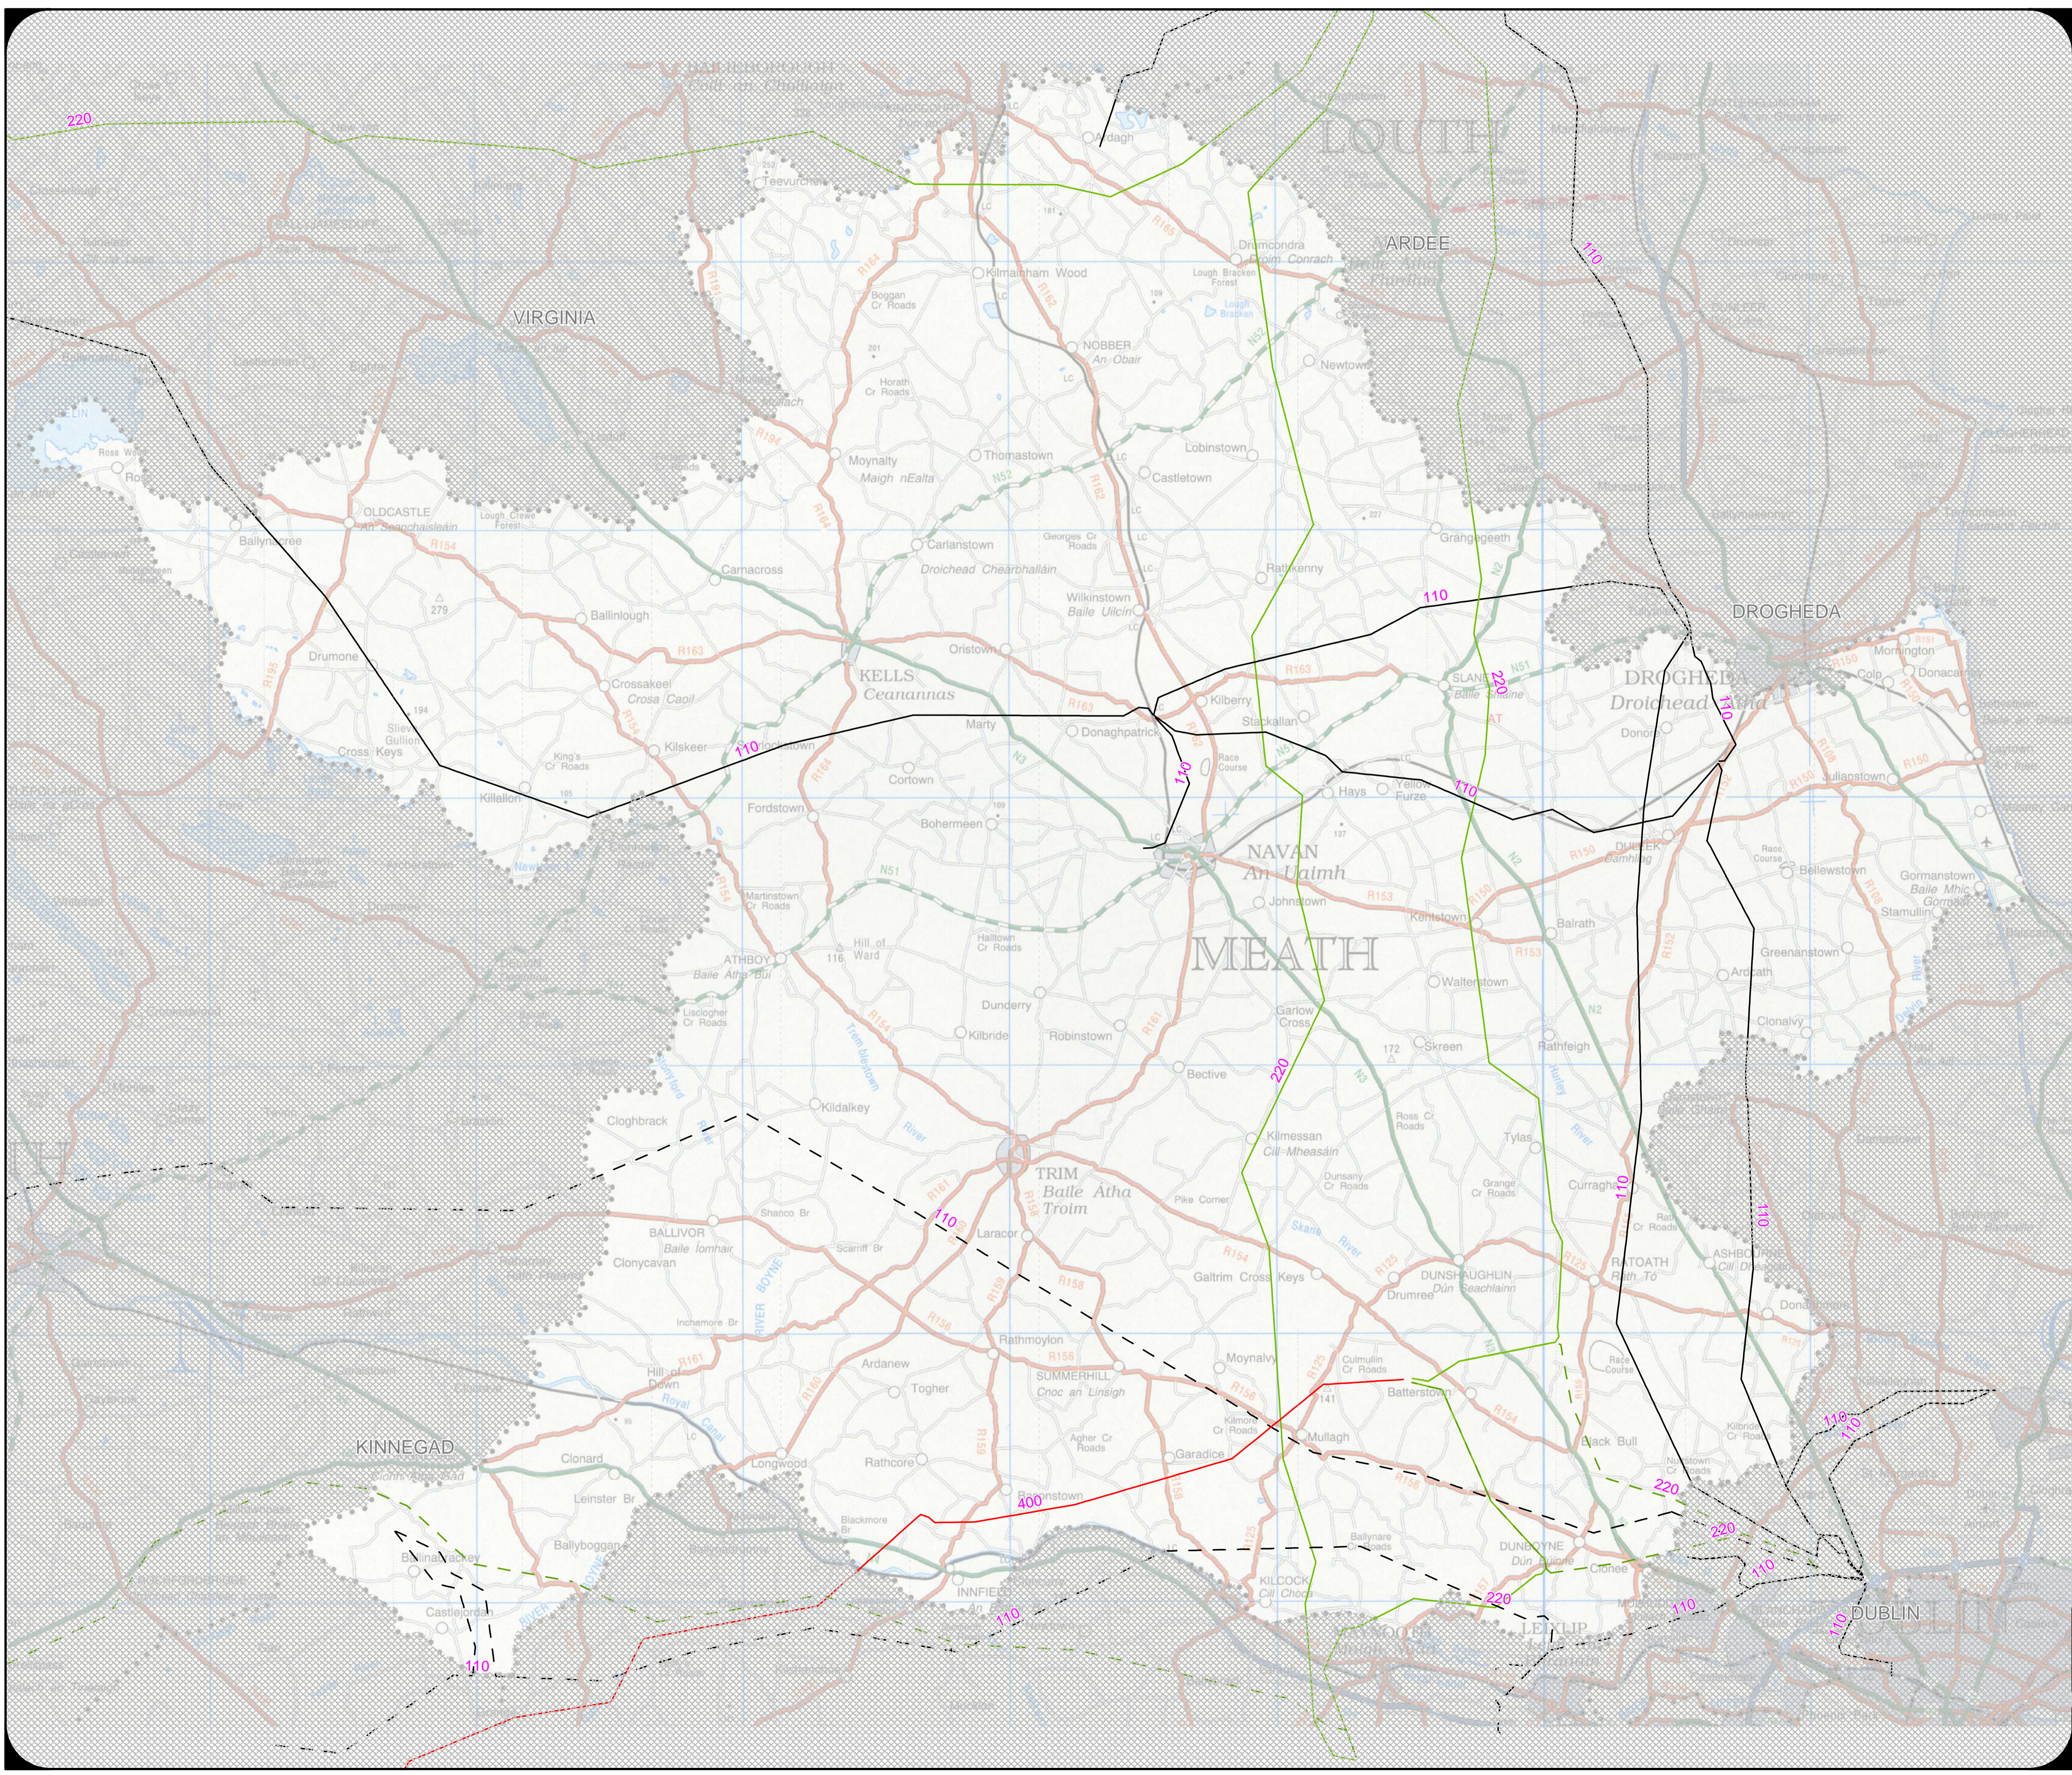

Map 4.2 - Electricity Transmission Infrastructure

KEY

ESB Network

- 110kV Existing ESB Lines
- 220kV Existing ESB Lines
- 400kV Existing Line
- - 110kV Proposed ESB Line
- - 220kV Proposed ESB Line

Note: Details shown on this map are for information purposes only. Further details on any item should be clarified with Meath County Council. This map has been produced by Meath County Council with available Local Authority and Ordnance Survey base data.
 © Ordnance Survey Ireland & Government of Ireland, Meath CCMA 9802
 NOTE - UNAUTHORISED REPRODUCTION OF THIS MAP INFRINGES STATE COPYRIGHT.
 Scales on this map are at least +/- 3% of stated Scale.

Mapinfo File:
 C:\Mapdata\workspace\County_Plan\ESB_Transmission.mxd

Produced By: S.K. [03/07]