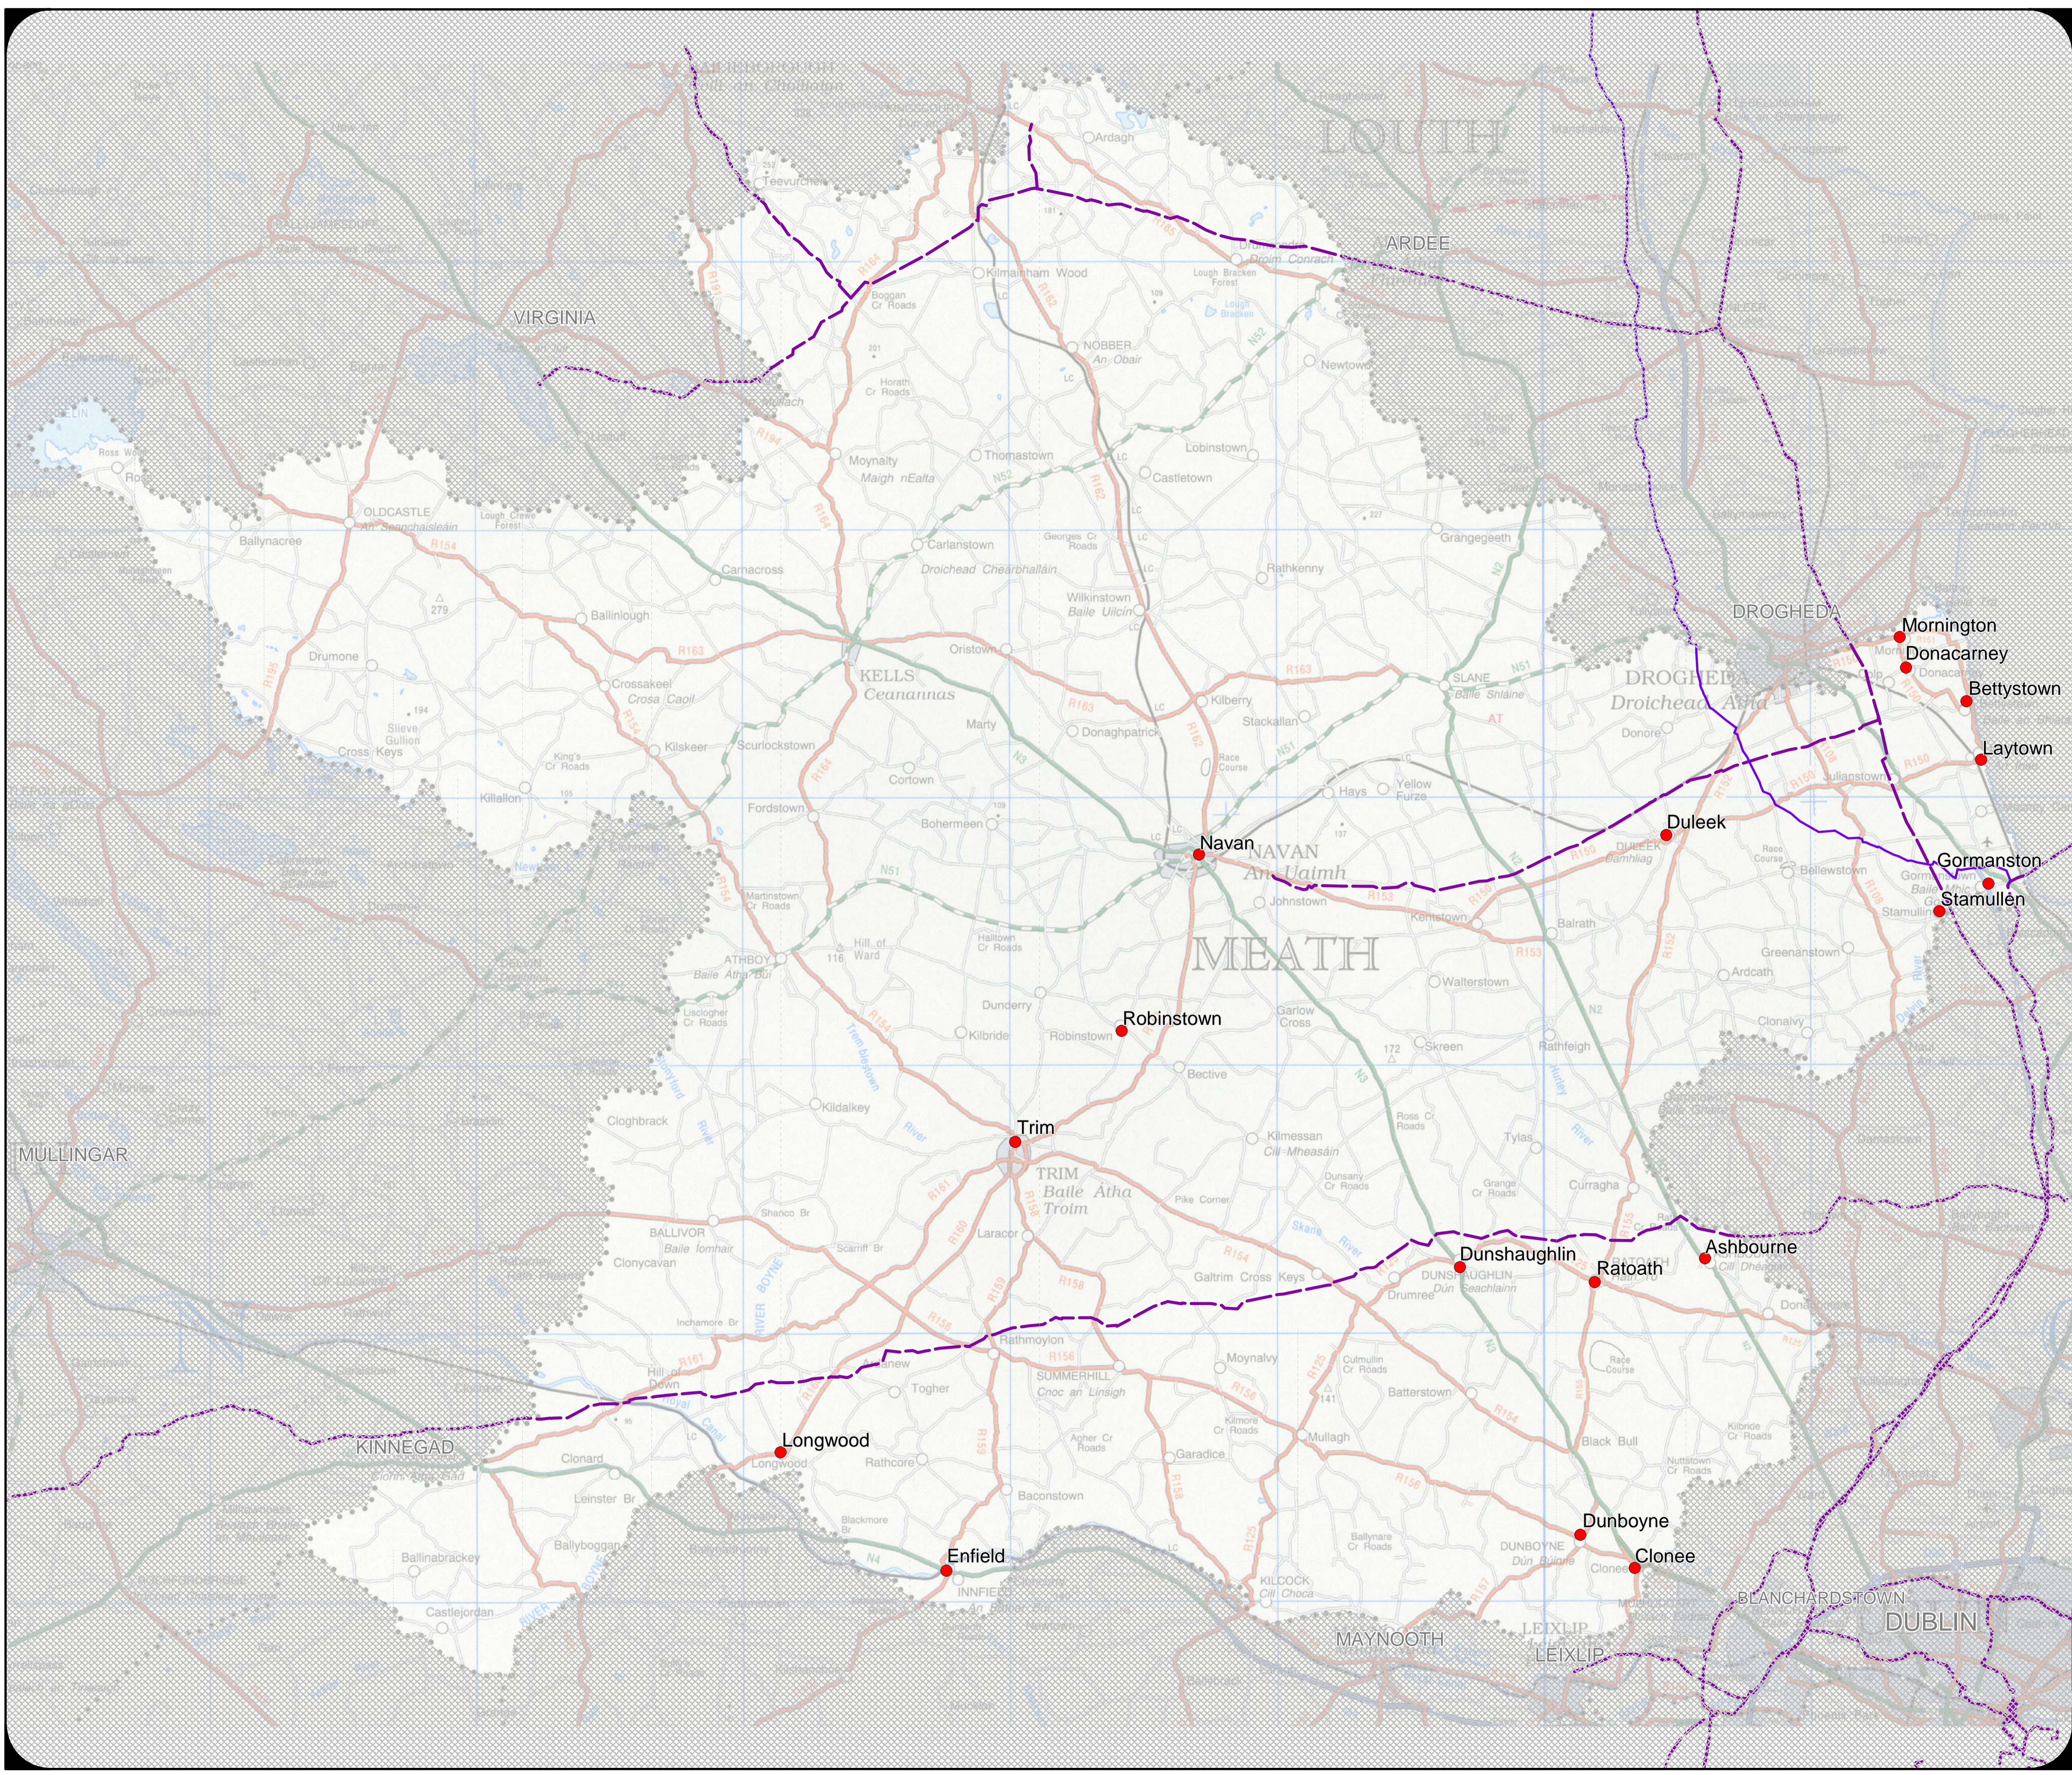

KEY

● Towns/Villages with Gas

GAS LINES

— Proposed Transmission Lines

— Transmission Network Line

Note: Details shown on this map are for information purposes only. Further details on any item should be clarified with Meath County Council. This map has been produced by Meath County Council with available Local Authority and Ordnance Survey base data. © Ordnance Survey Ireland & Government of Ireland, Meath CCMA 9802 NOTE - UNAUTHORISED REPRODUCTION OF THIS MAP INFRINGES STATE COPYRIGHT. Scales on this map are at least +/- 3% of stated Scale.