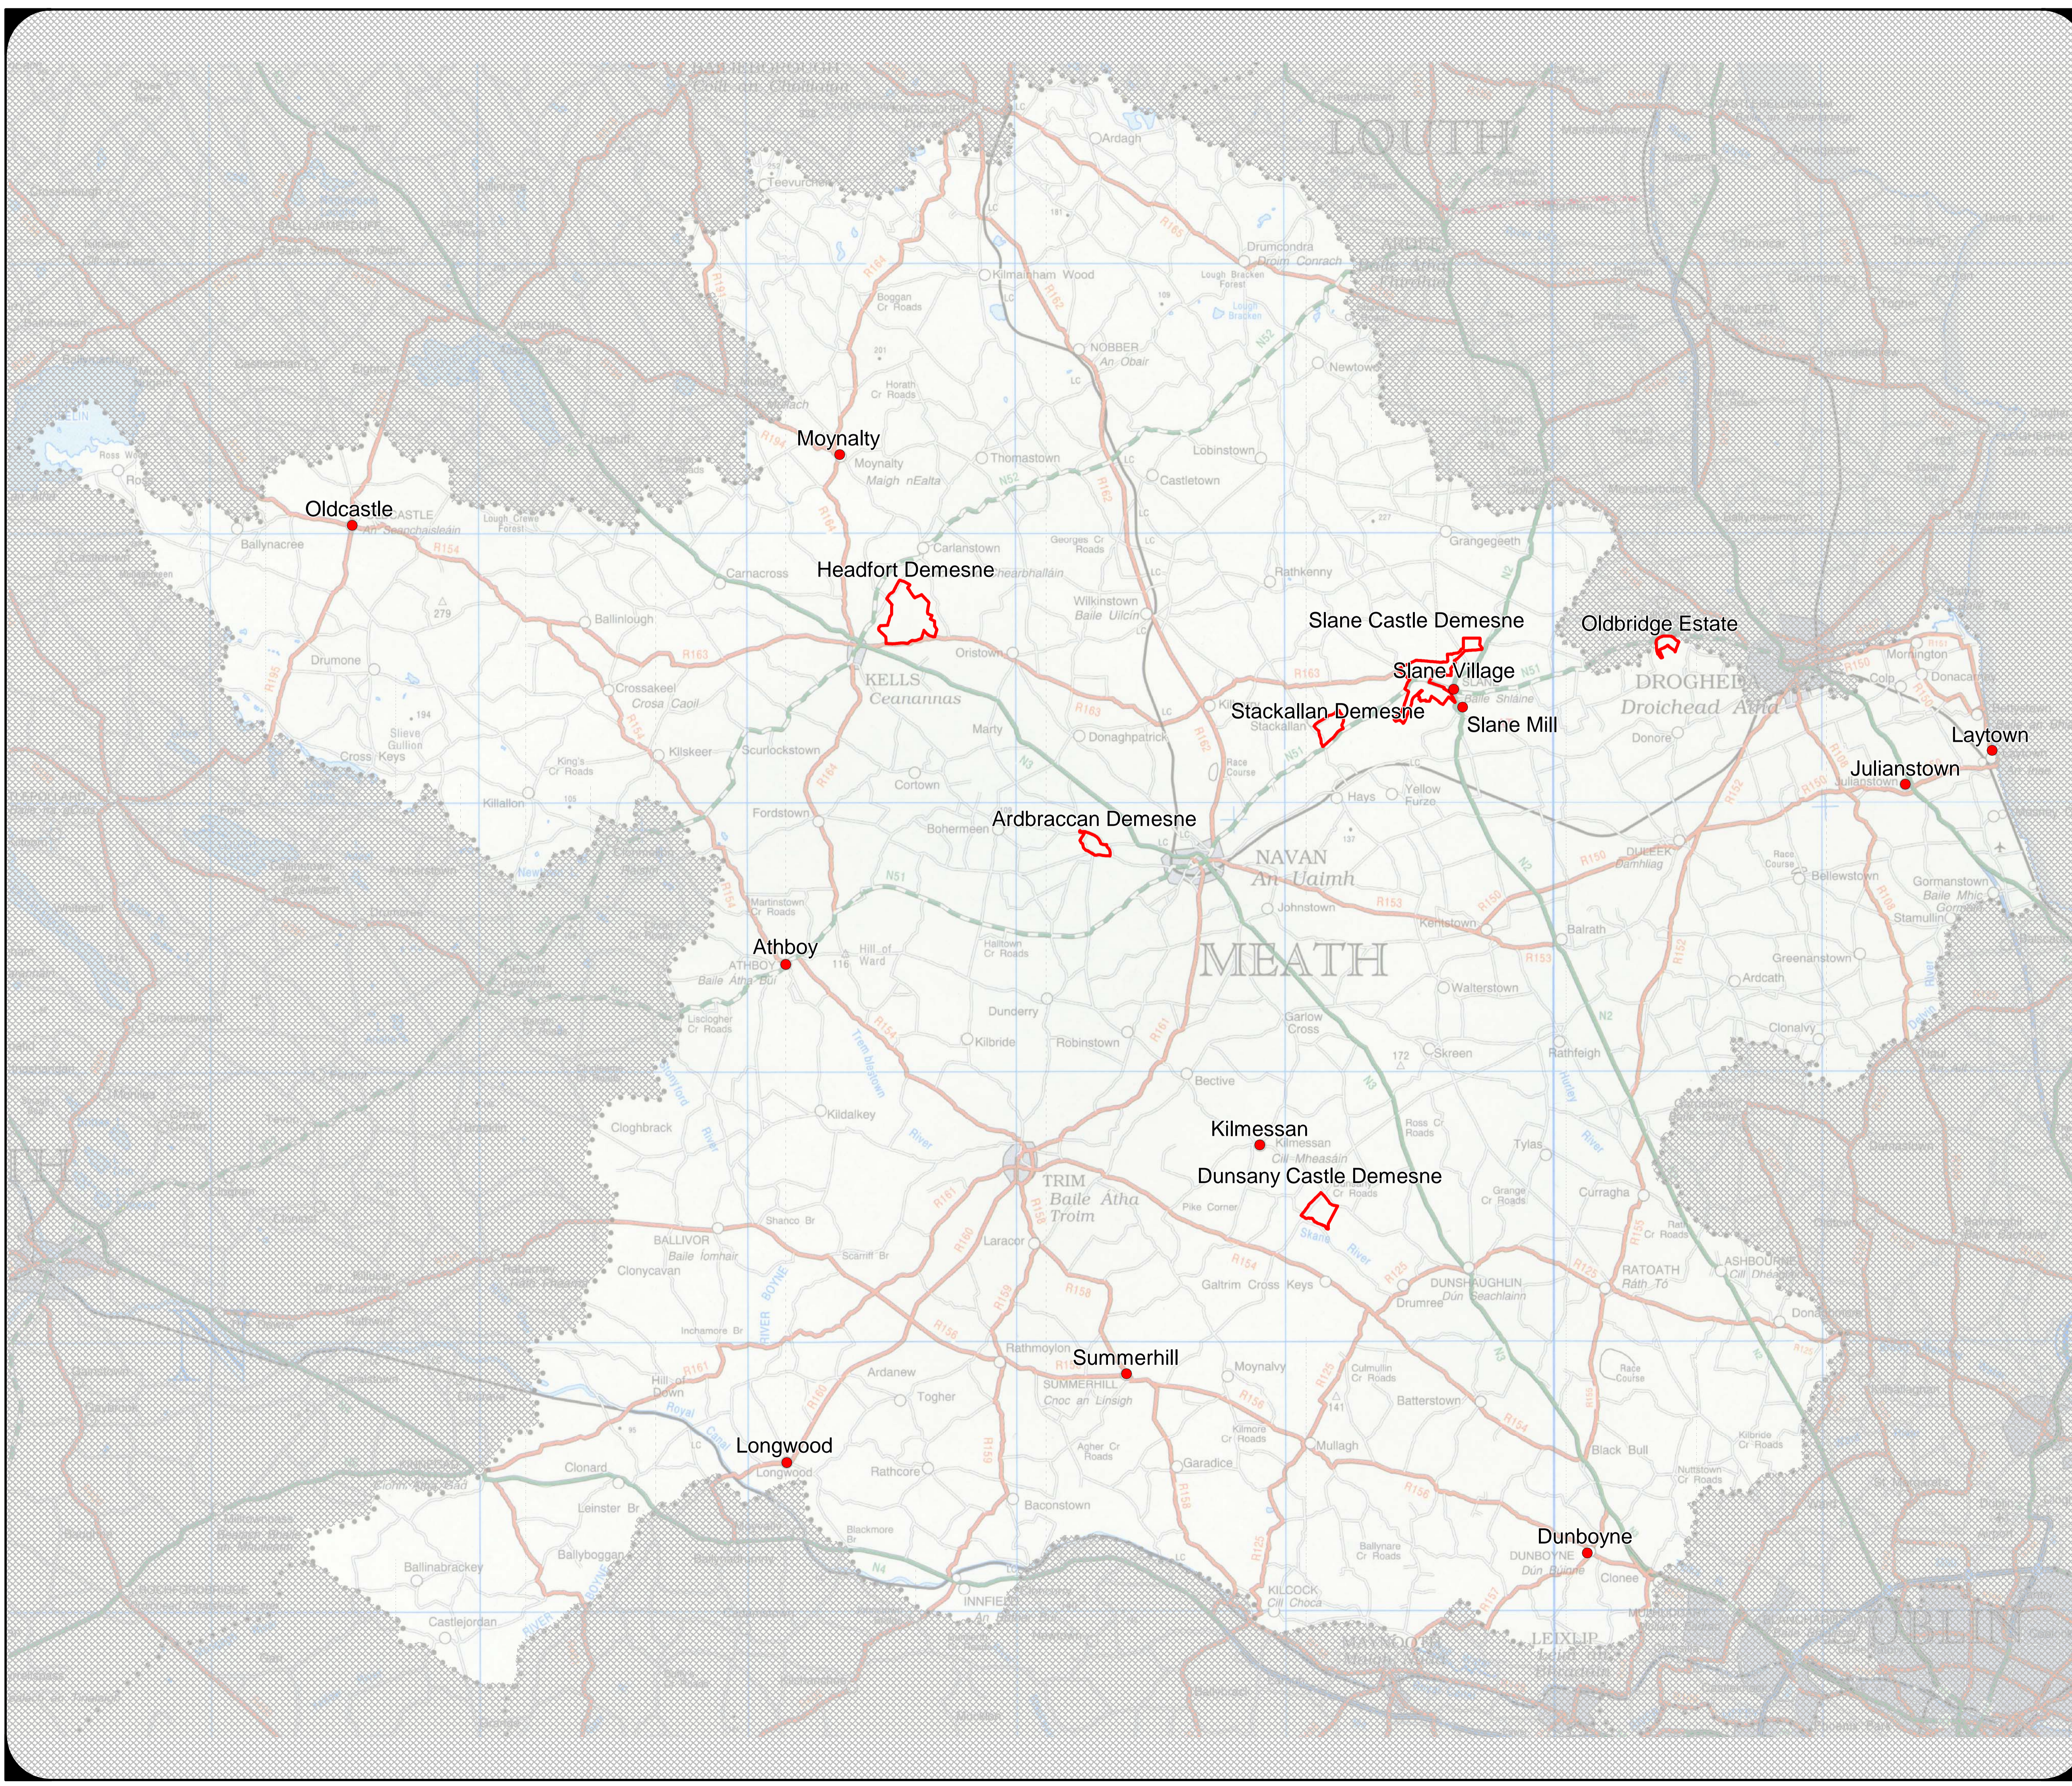

Map 8.1 - Location of Architectural Conservation Areas

KEY

- ACA - Villages/Towns
- ACA - Demesne/Estates

Note: Details shown on this map are for information purposes only. Further details on any item should be clarified with Meath County Council. This map has been produced by Meath County Council with available Local Authority and Ordnance Survey base data.
 © Ordnance Survey Ireland & Government of Ireland, Meath CCMA 9802
 NOTE - UNAUTHORISED REPRODUCTION OF THIS MAP INFRINGES STATE COPYRIGHT.
 Scales on this map are at least +/- 3% of stated Scale.