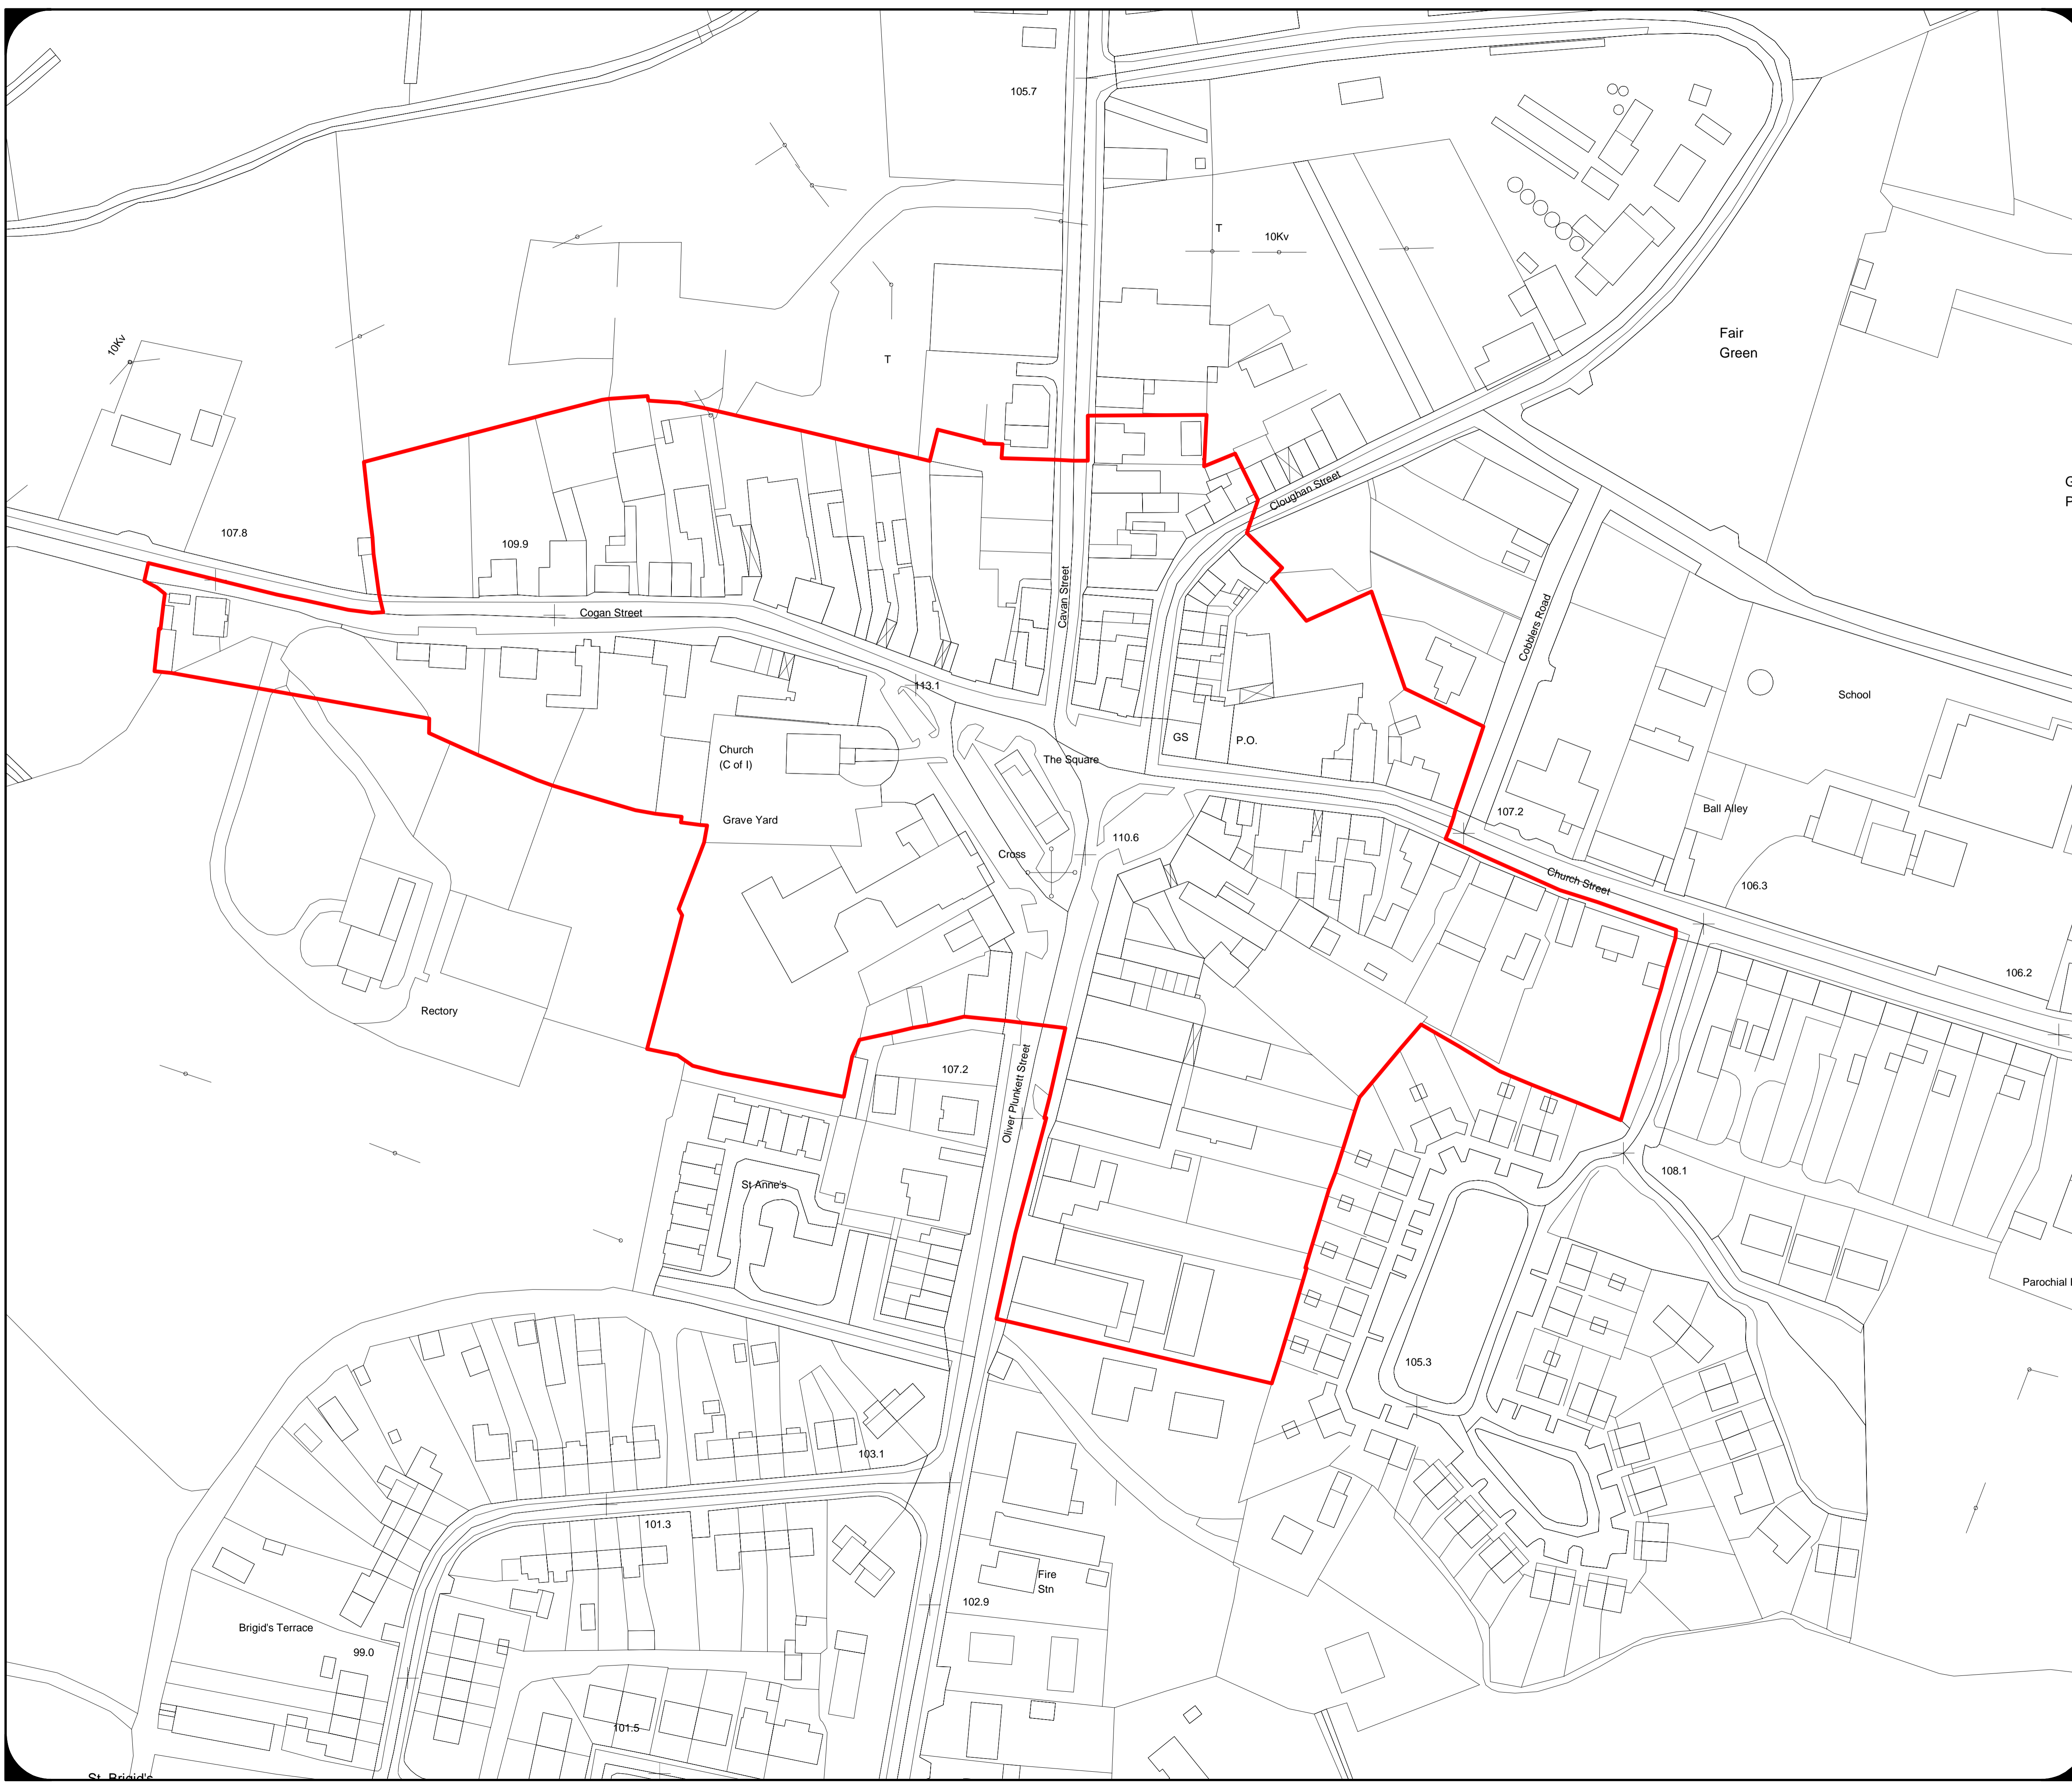

KEY

- Architectural Conservation Area (ACA) Boundary

Note: Details shown on this map are for information purposes only. Further details on any item should be clarified with Meath County Council. This map has been produced by Meath County Council with available Local Authority and Ordnance Survey base data.
 © Ordnance Survey Ireland & Government of Ireland, Meath CCMA 9802
 NOTE - UNAUTHORISED REPRODUCTION OF THIS MAP INFRINGES STATE COPYRIGHT.
 Scales on this map are at least +/- 3% of stated Scale.

Mapinfo File:
 C:\Mapdata\workspace\County_Plan\ACA_Oldcastle.wor