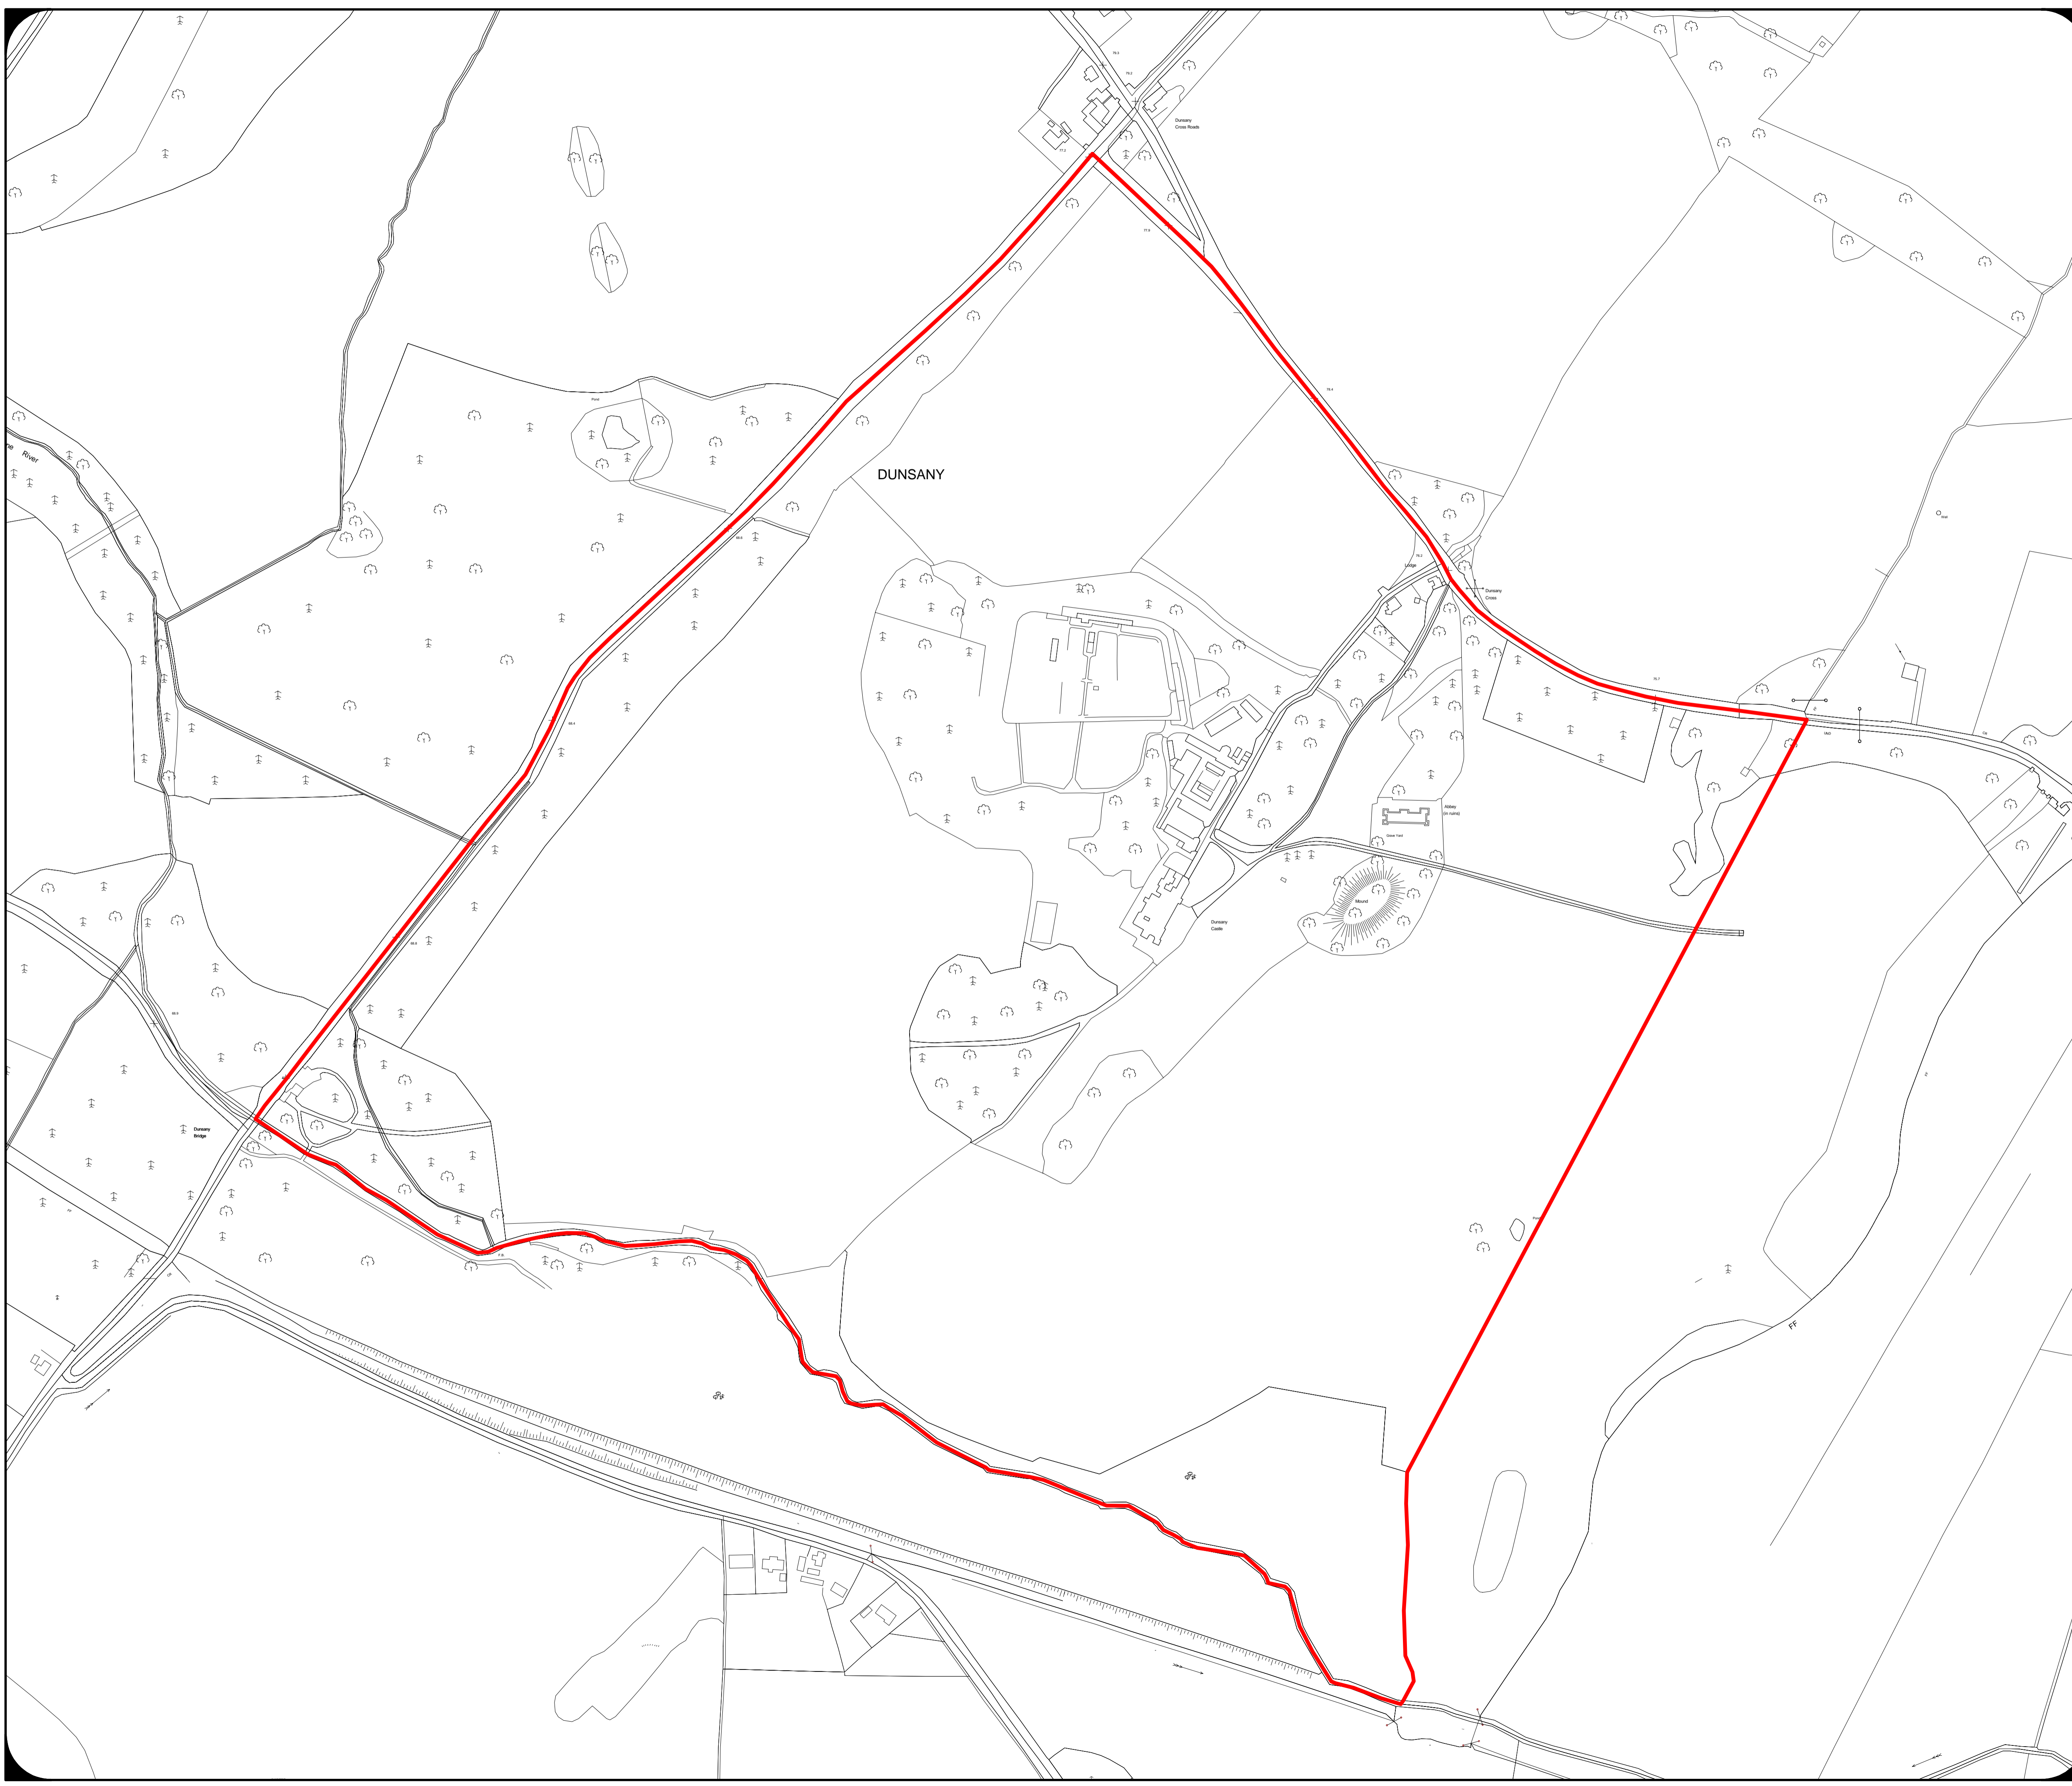

Map 8.1.10 - Dunsany Castle Demesne Architectural Conservation Area

KEY

Architectural Conservation Area (ACA) Boundary

Note: Details shown on this map are for information purposes only. Further details on any item should be clarified with Meath County Council. This map has been produced by Meath County Council with available Local Authority and Ordnance Survey base data.

© Ordnance Survey Ireland & Government of Ireland, Meath CCMA 9802
NOTE - UNAUTHORISED REPRODUCTION
OF THIS MAP INFRINGES STATE COPYRIGHT.
Scales on this map are at least +/- 3% of stated Scale.

Contact:
Planning Department
Meath County Council
County Hall,
Railway Street
Navan, Co. Meath

Tel: (046) 90907060
Fax: (046) 90907076
e-mail: planning@meathcoco.ie

Scale - 1:10,000
When Printed
Oversize

Mapinfo File:

Produced By: S.K. [03/07]