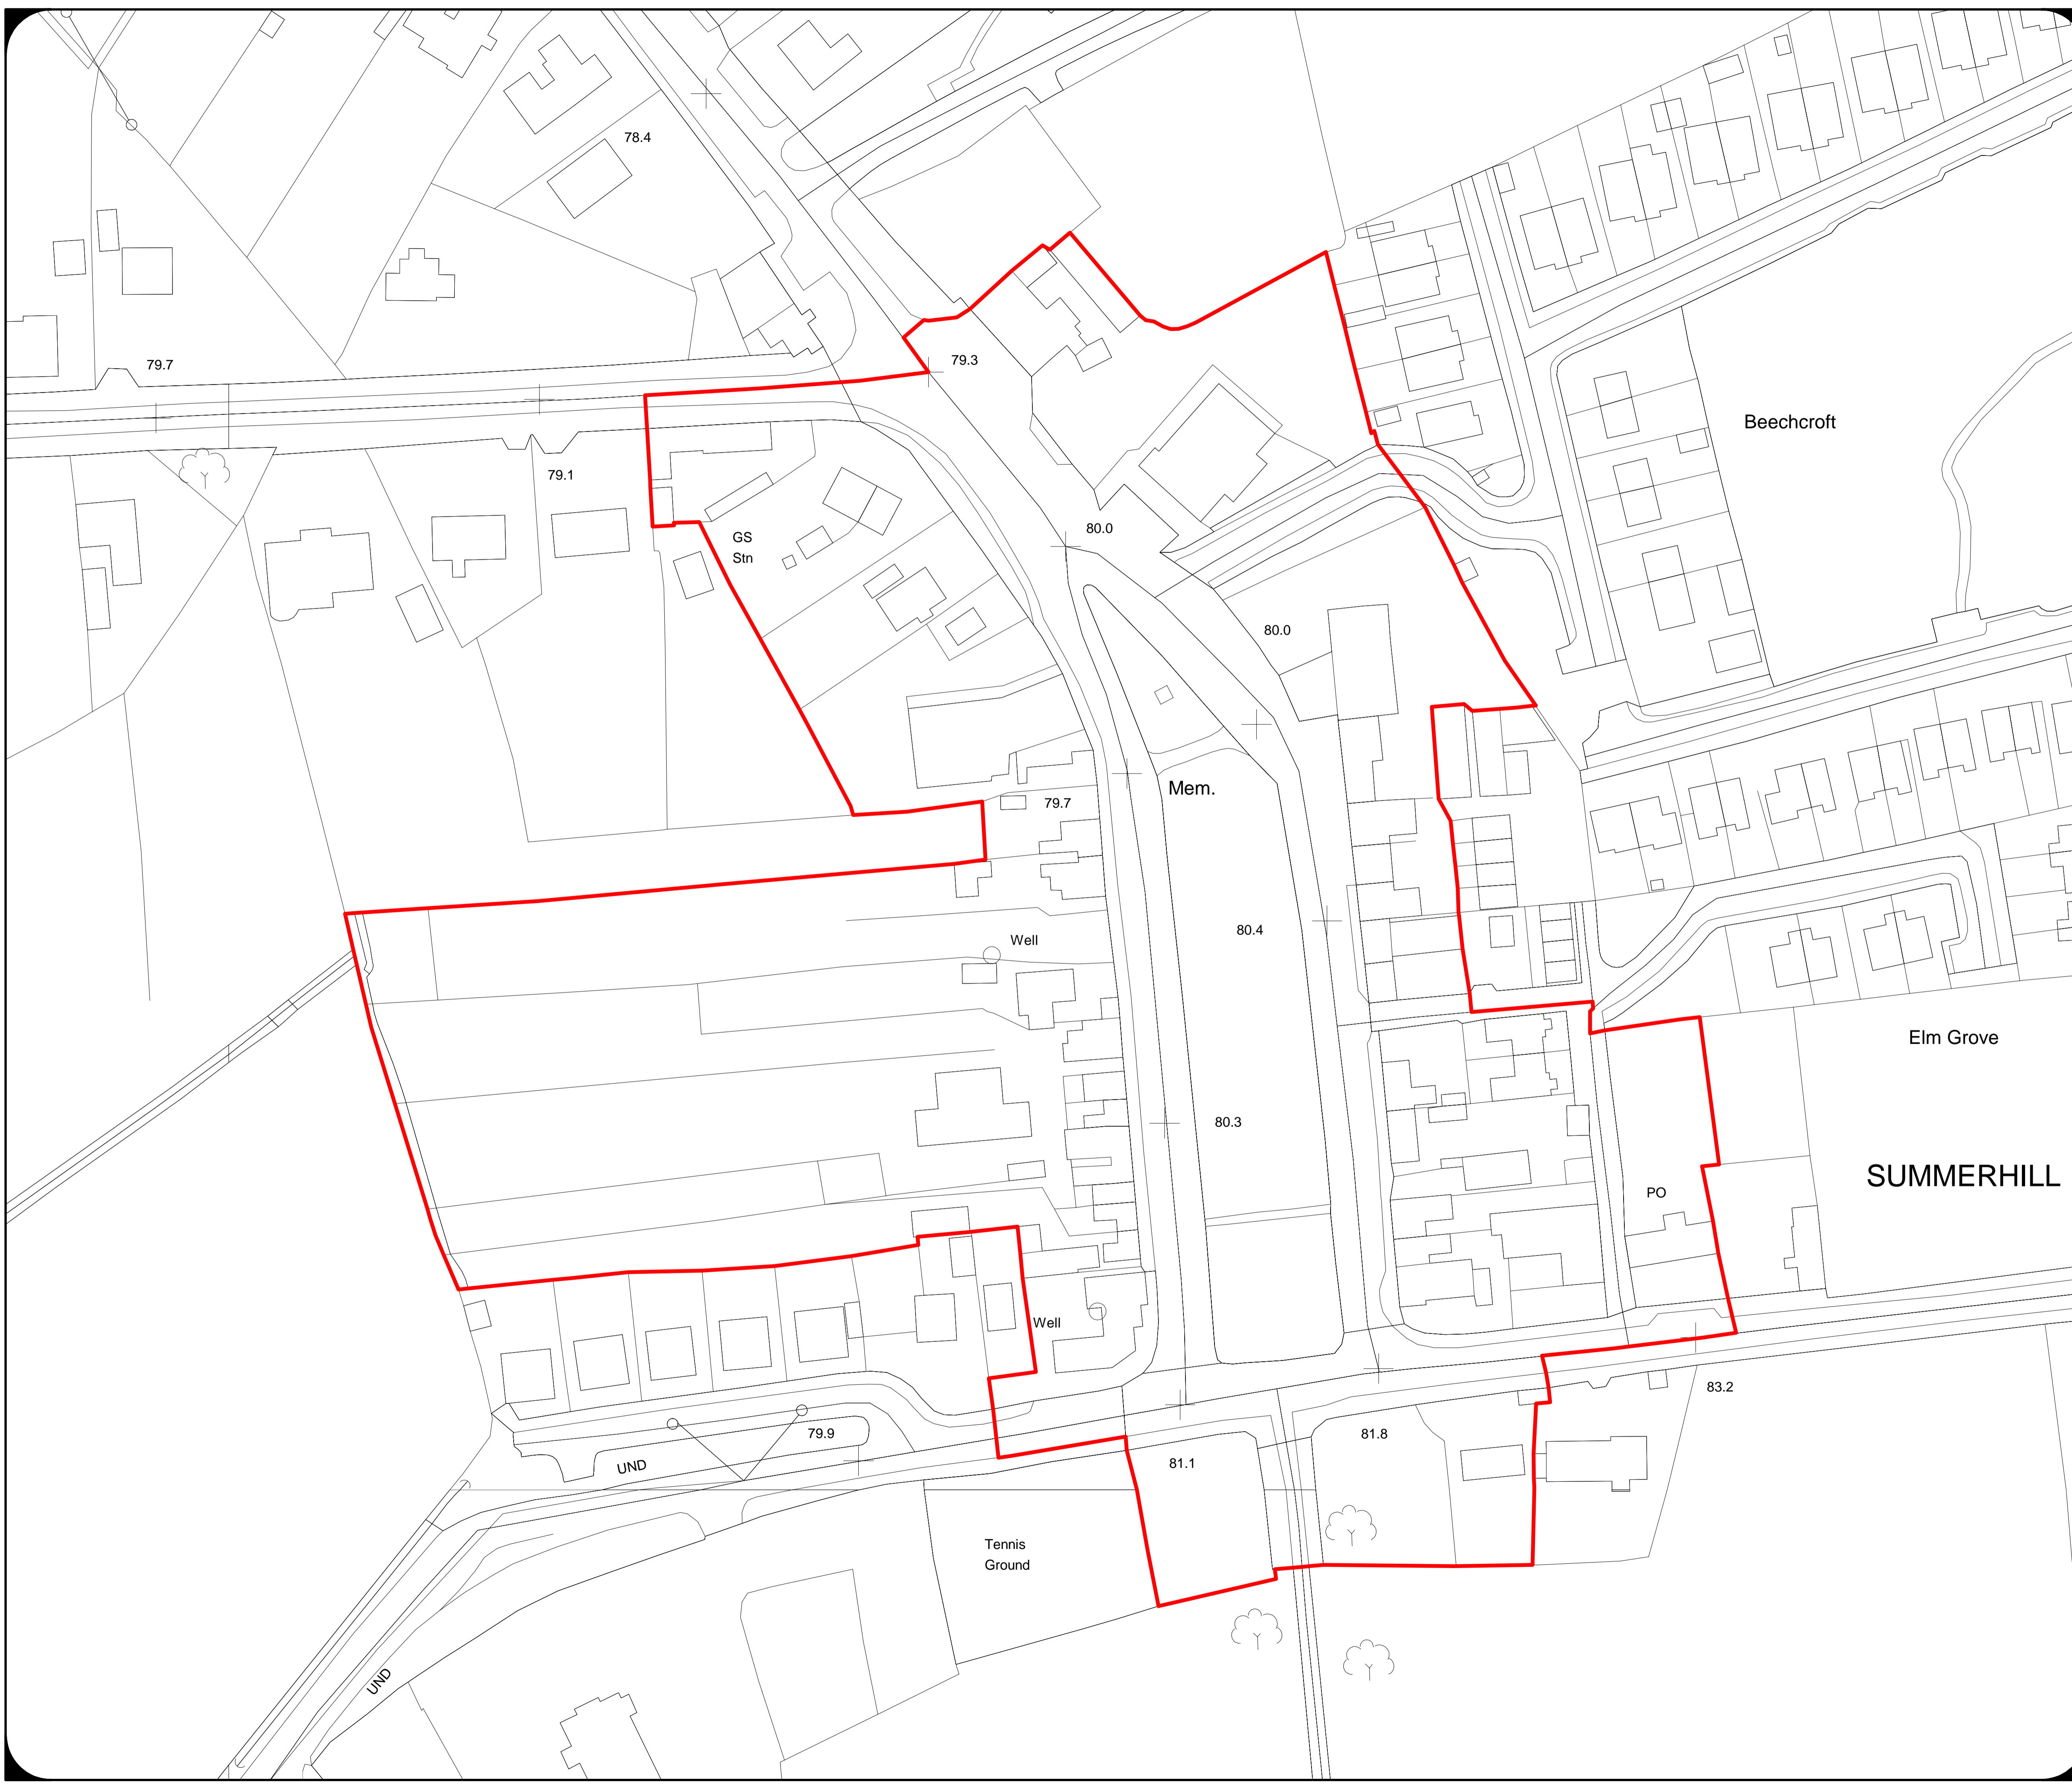

KEY

Architectural Conservation Area (ACA) Boundary

Note: Details shown on this map are for information purposes only. Further details on any item should be clarified with Meath County Council. This map has been produced by Meath County Council with available Local Authority and Ordnance Survey base data. © Ordnance Survey Ireland & Government of Ireland, Meath CCMA 9802 NOTE - UNAUTHORISED REPRODUCTION OF THIS MAP INFRINGES STATE COPYRIGHT. Scales on this map are at least +/- 3% of stated Scale.