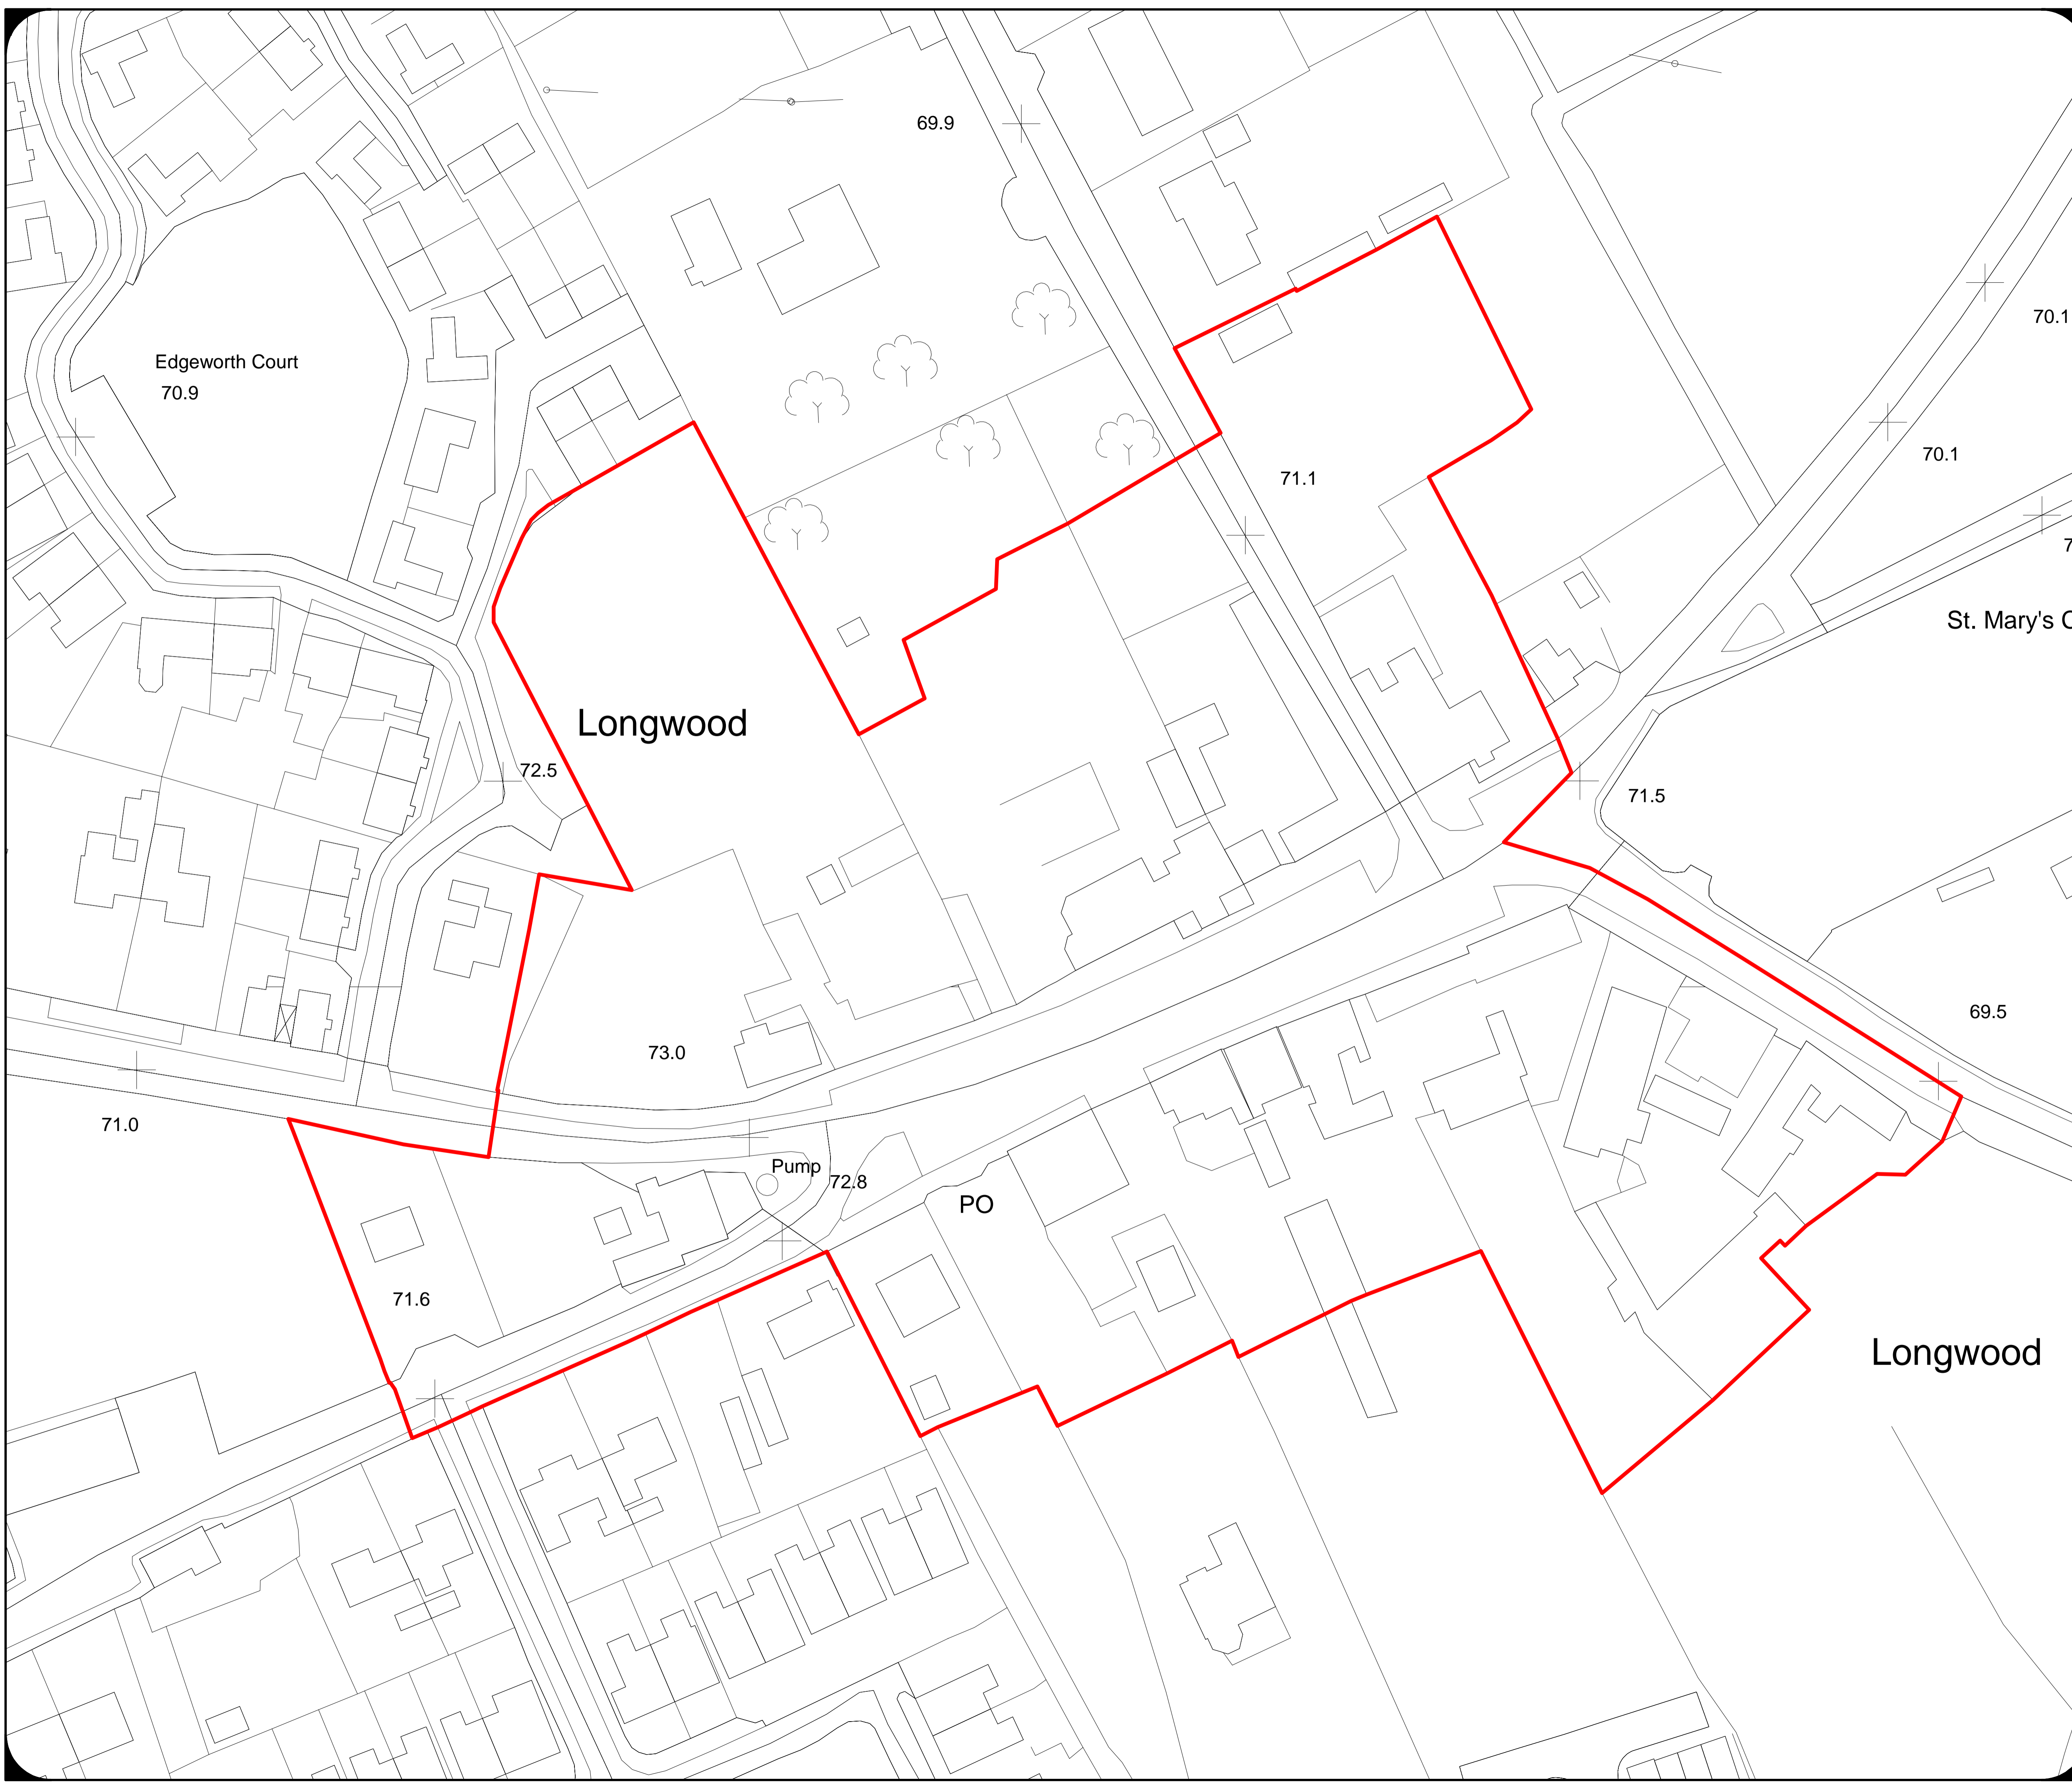

KEY

- Architectural Conservation Area (ACA) Boundary

Note: Details shown on this map are for information purposes only. Further details on any item should be clarified with Meath County Council. This map has been produced by Meath County Council with available Local Authority and Ordnance Survey base data.
 © Ordnance Survey Ireland & Government of Ireland, Meath CCMA 9802
 NOTE - UNAUTHORISED REPRODUCTION OF THIS MAP INFRINGES STATE COPYRIGHT.
 Scales on this map are at least +/- 3% of stated Scale.