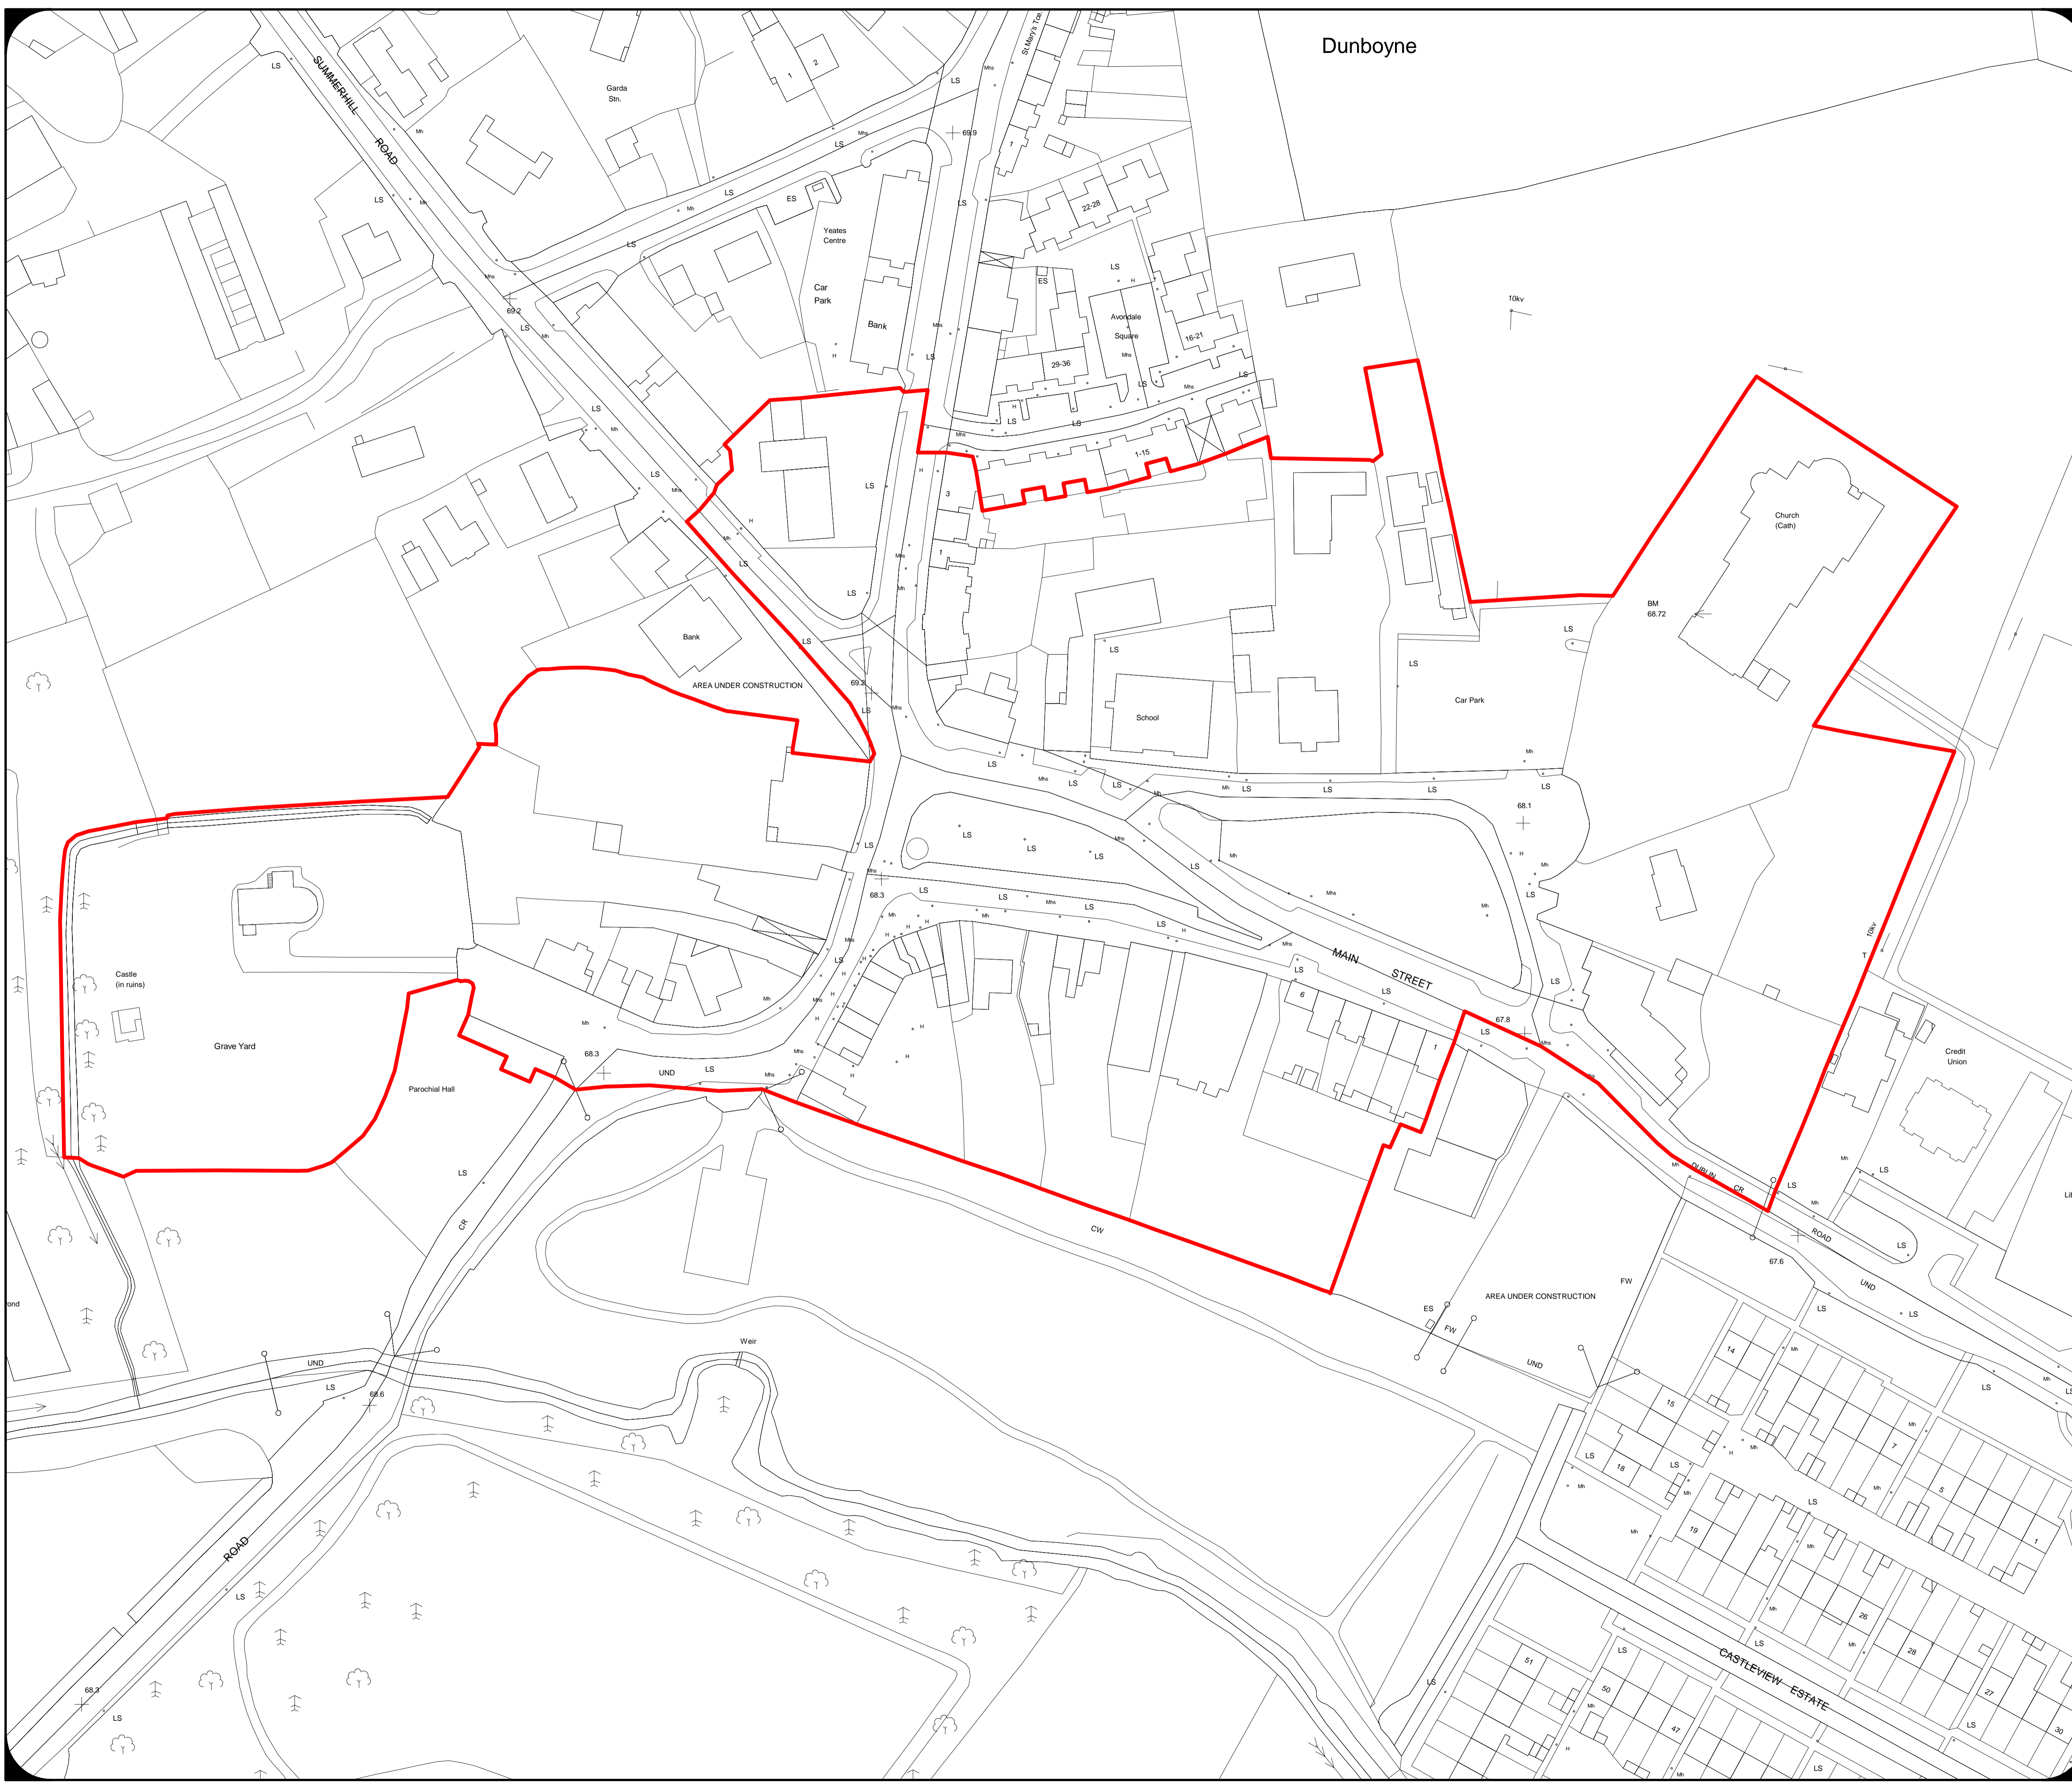

KEY

Architectural Conservation Area (ACA) Boundary

© Ordnance Survey Ireland & Government of Ireland, Meath CCMA 9802
NOTE - UNAUTHORISED REPRODUCTION OF THIS MAP INFRINGES STATE COPYRIGHT.
Scales on this map are at least +/- 3% of stated Scale.

Contact:
Planning Department
Meath County Council
County Hall,
Railway Street
Navan, Co. Meath

Tel: (046) 90907060
Fax: (046) 90907076
e-mail: planning@meathcoco.ie

Scale - 1:10,000
When Printed
Oversize

Mapinfo File:

Produced by: S.K. [03/07]