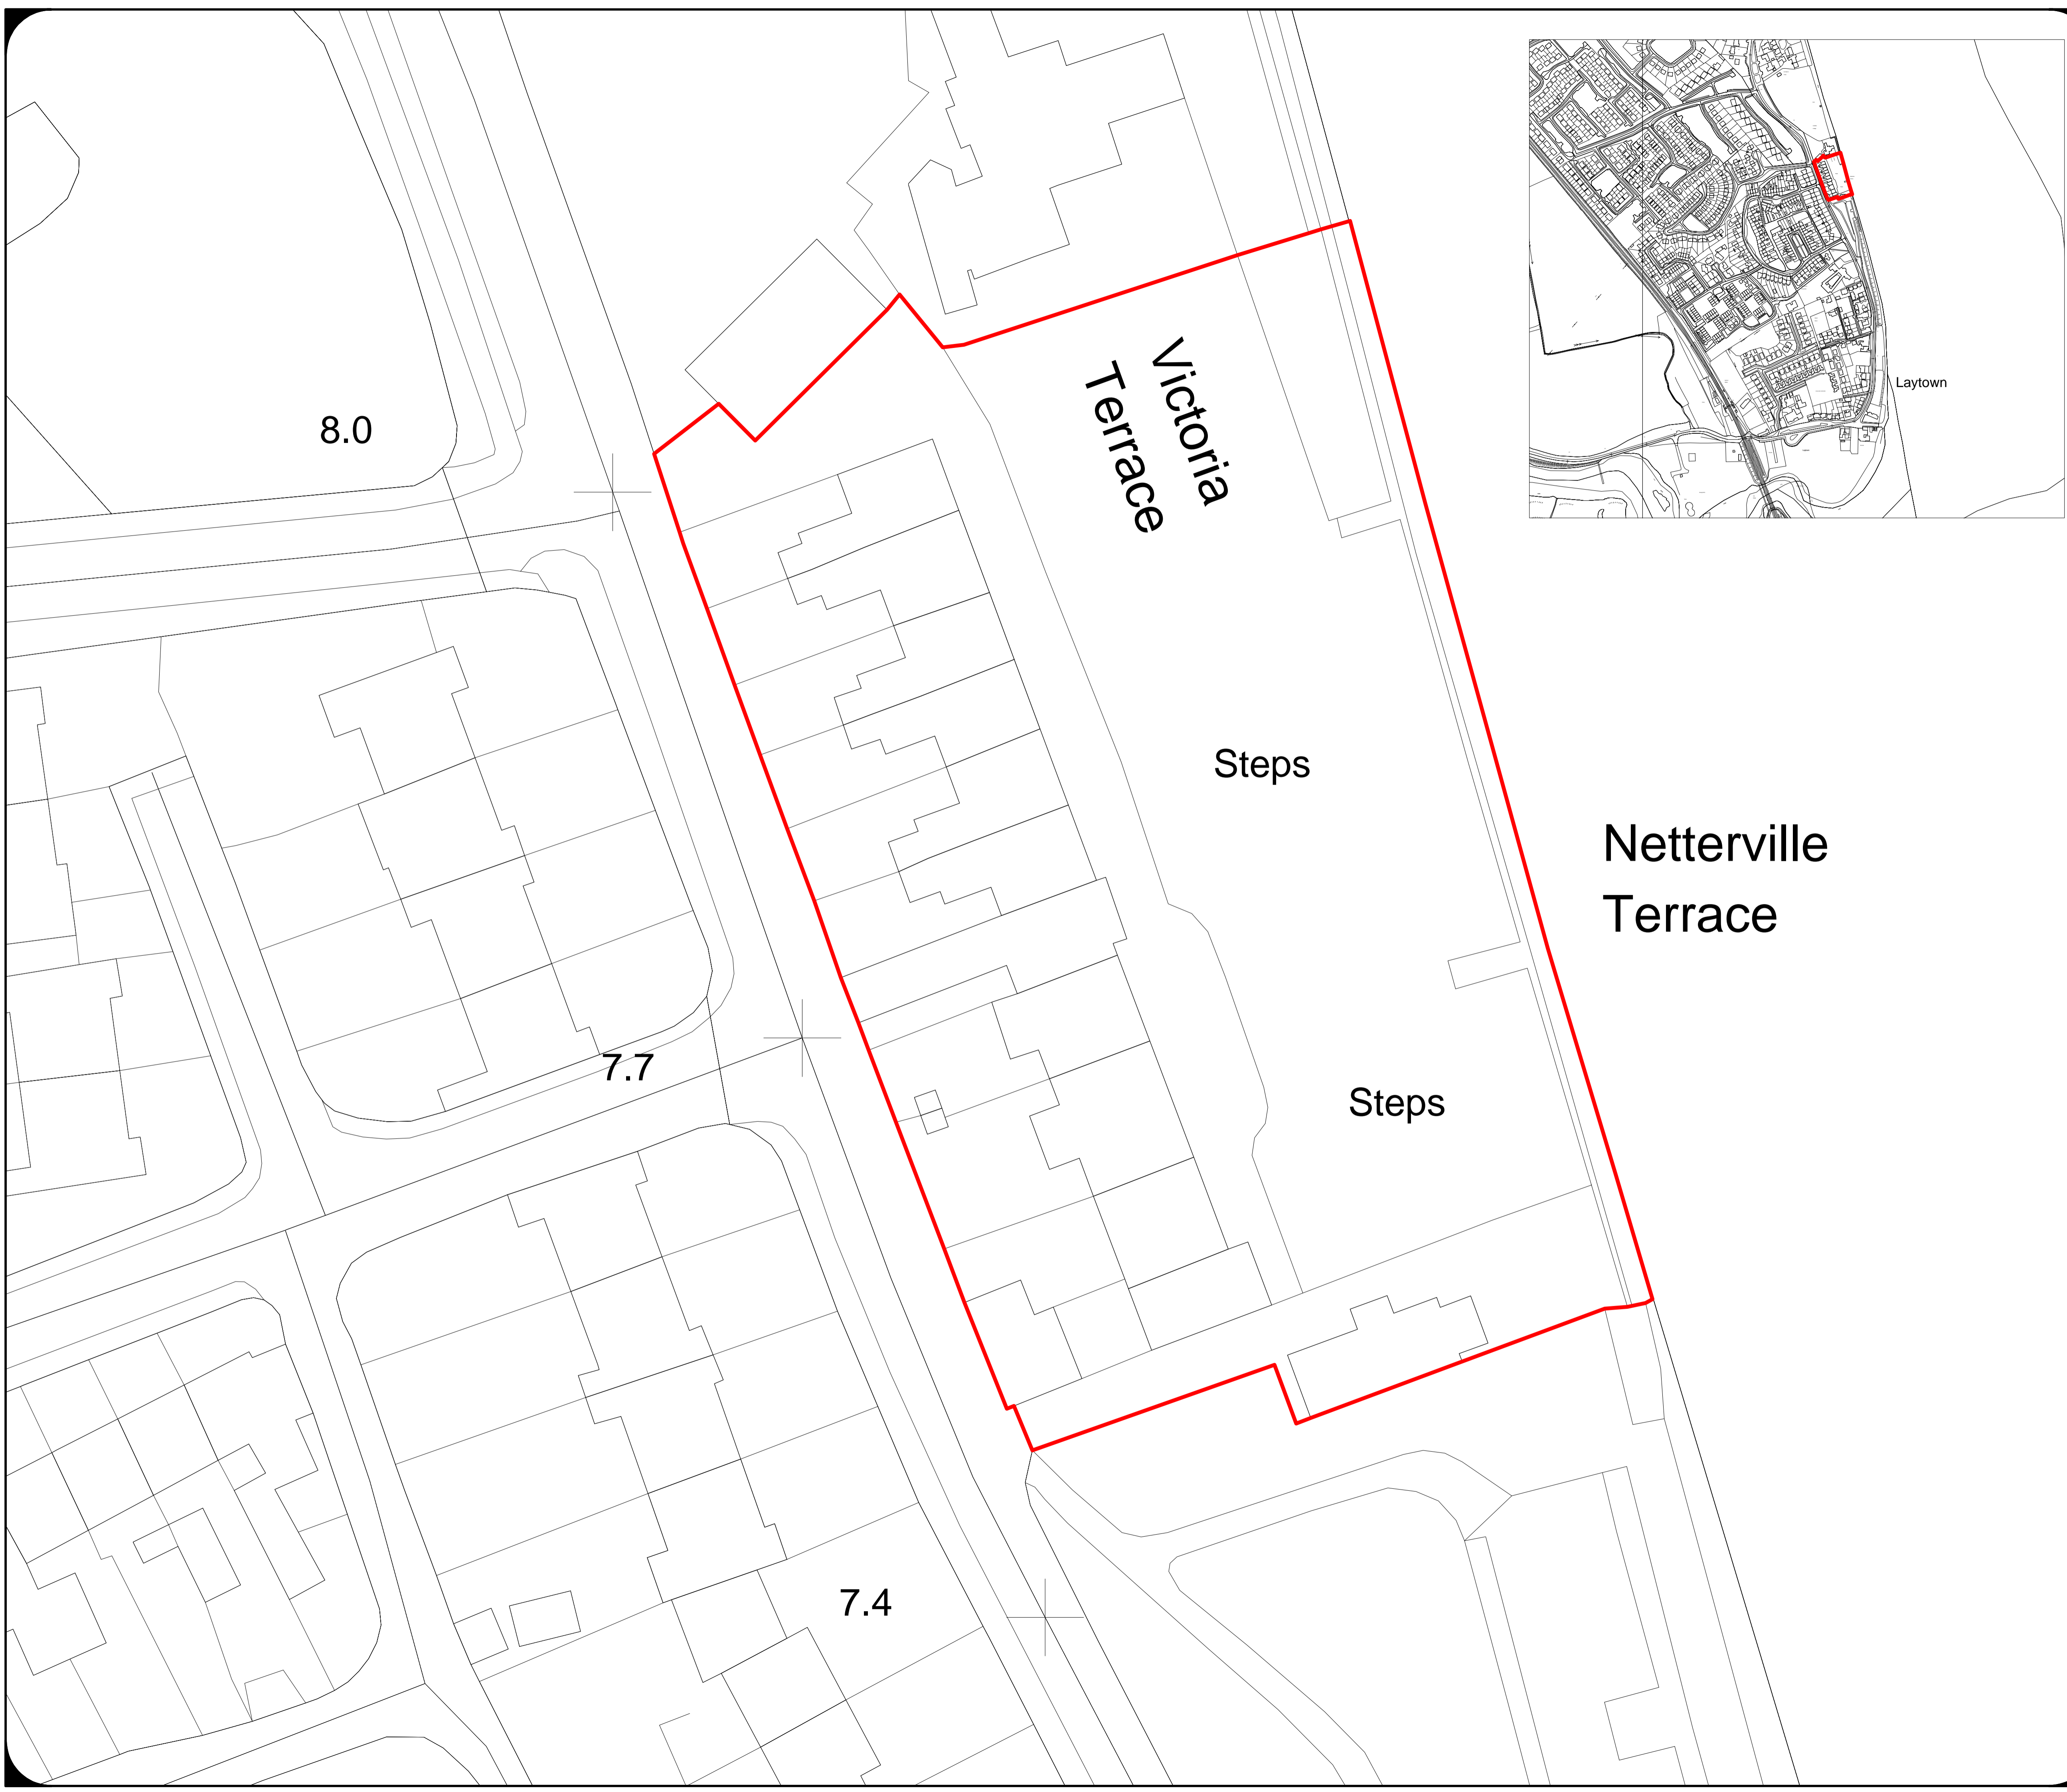

KEY
 Architectural Conservation Area (ACA) Boundary

Note: Details shown on this map are for information purposes only. Further details on any item should be clarified with Meath County Council. This map has been produced by Meath County Council with available Local Authority and Ordnance Survey base data.
 © Ordnance Survey Ireland & Government of Ireland, Meath CCMA 9802
 NOTE - UNAUTHORISED REPRODUCTION OF THIS MAP INFRINGES STATE COPYRIGHT.
 Scales on this map are at least +/- 3% of stated Scale.