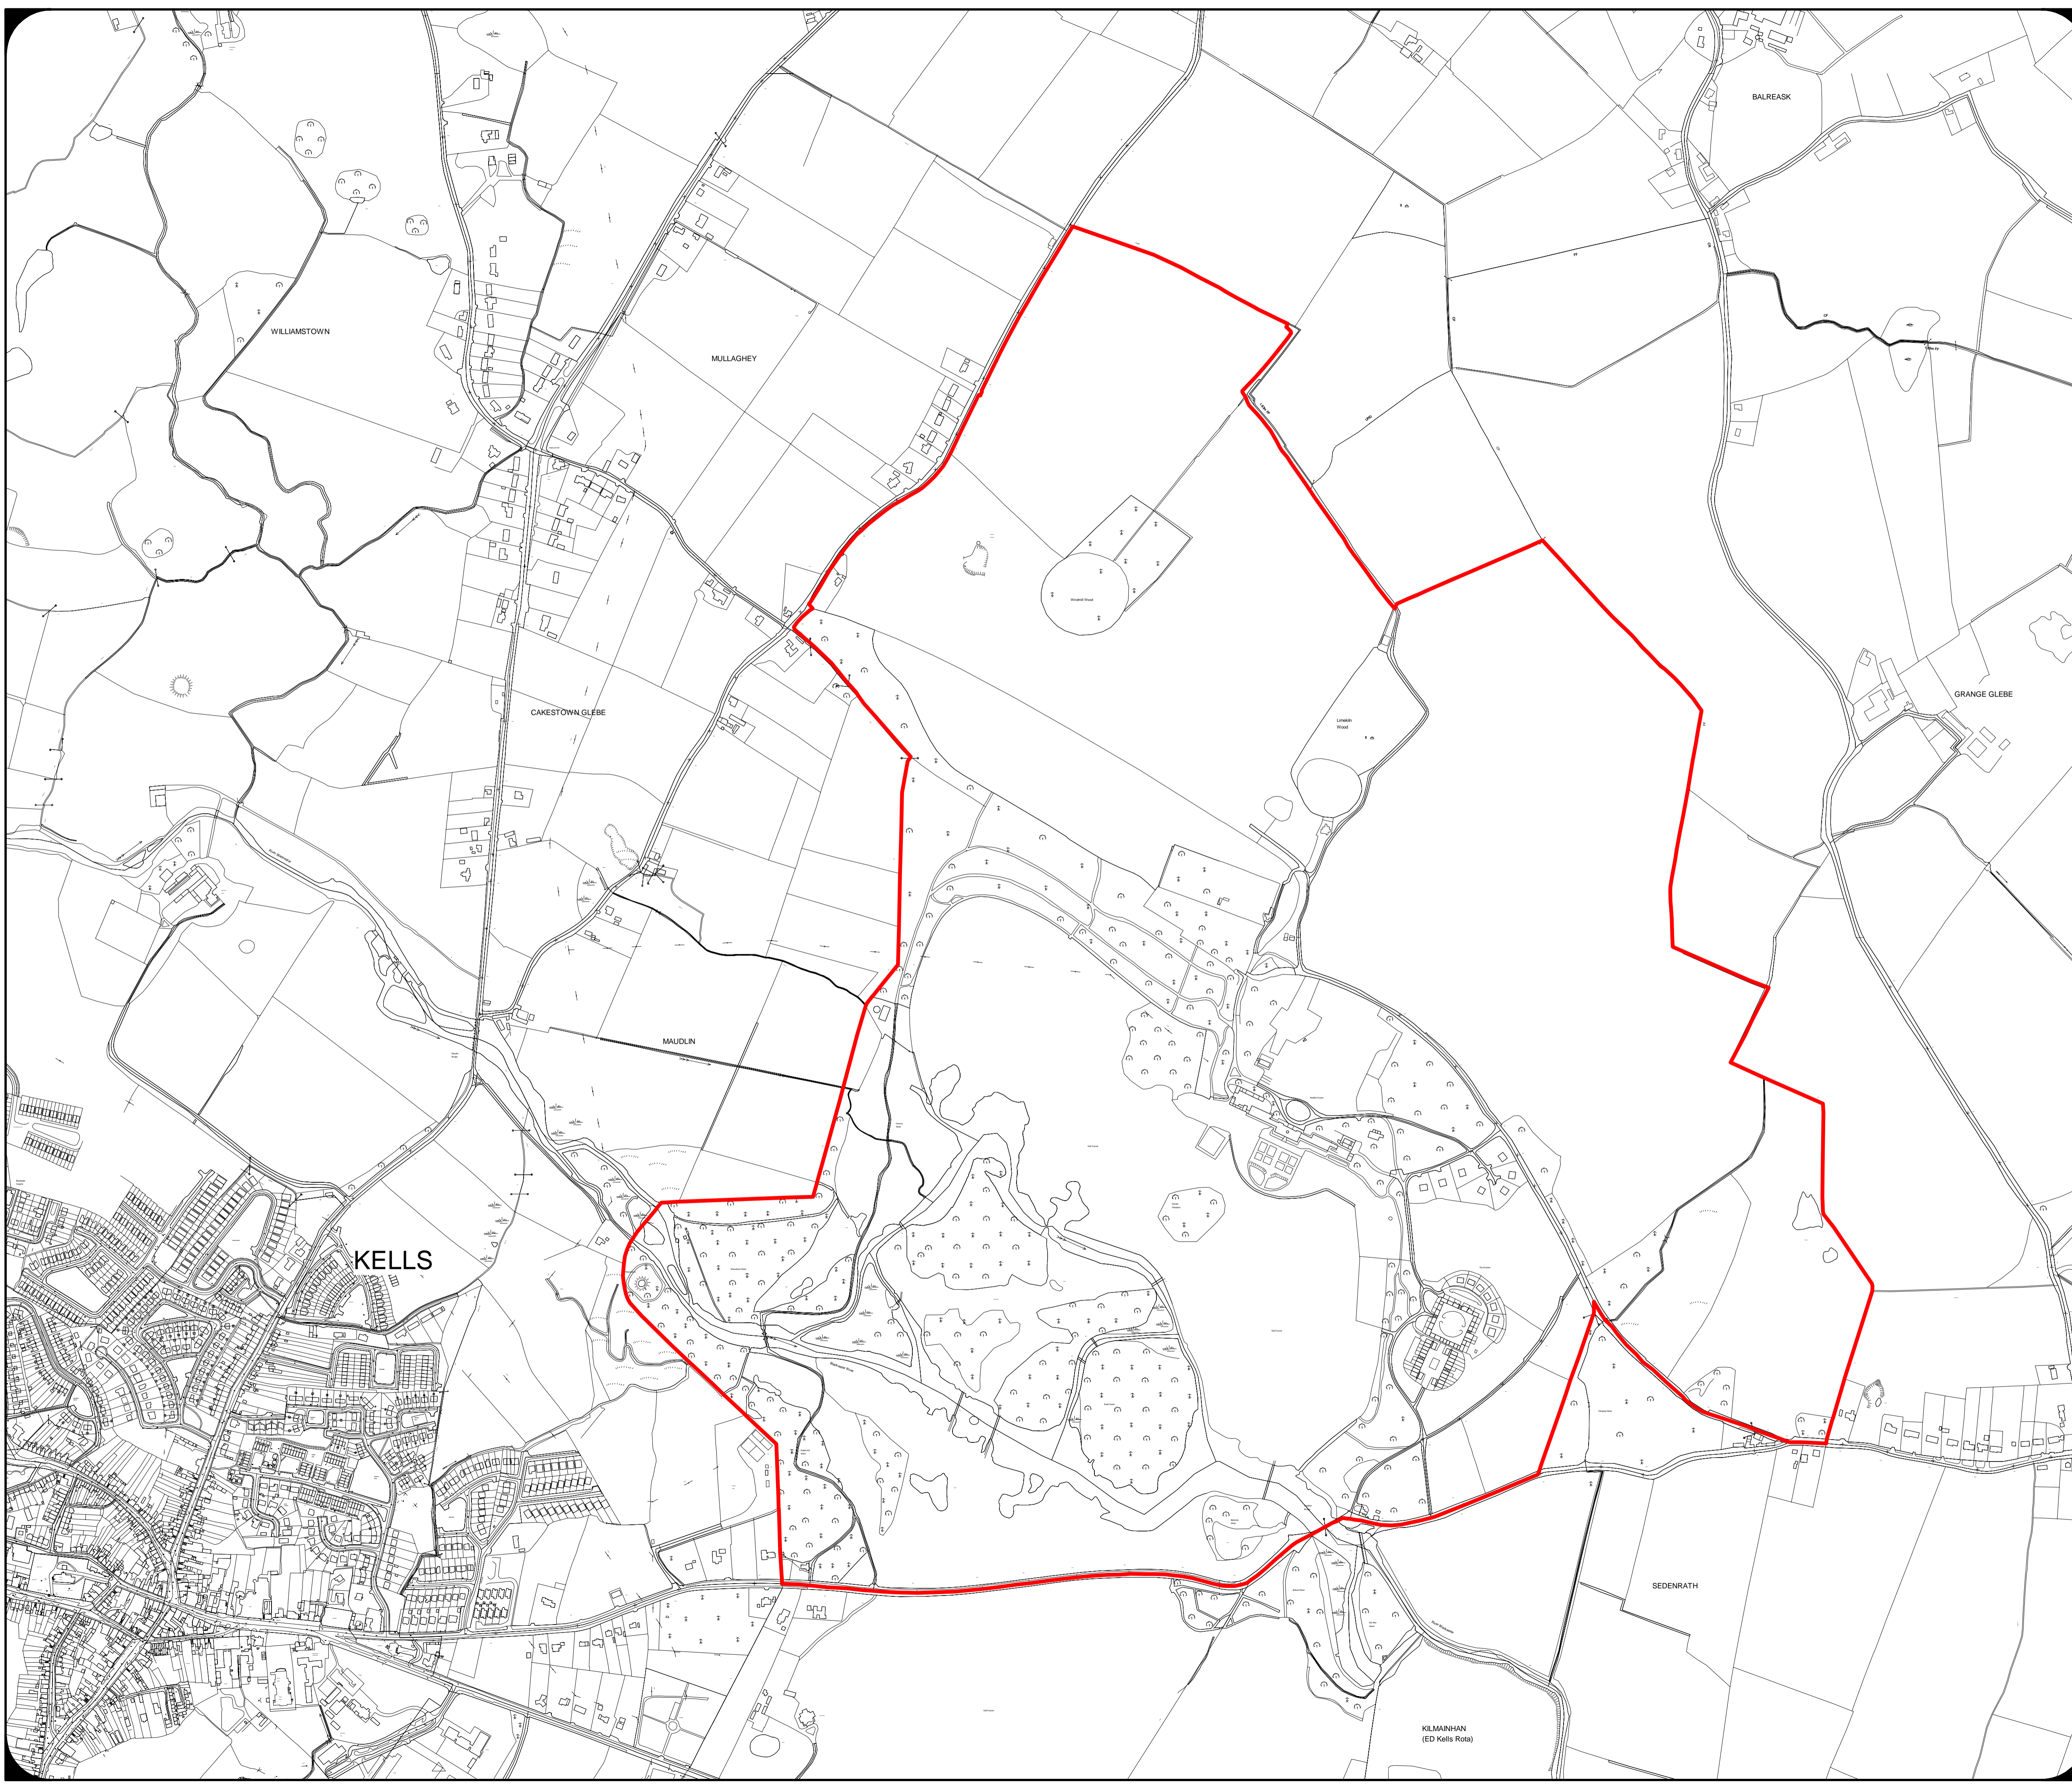

MEATH COUNTY COUNCIL

County Development Plan
2007-2013

Map 8.1.3 - Headfort Demesne Architectural Conservation Area

KEY

- Architectural Conservation Area (ACA) Boundary

© Ordnance Survey Ireland & Government of Ireland, Meath CCMA 9802
NOTE - UNAUTHORISED REPRODUCTION
OF THIS MAP INFRINGES STATE COPYRIGHT.
Scales on this map are at least +/- 3% of stated Scale.

Contact:
Planning Department
Meath County Council
County Hall,
Railway Street
Navan, Co. Meath

Tel: (046) 90907060
Fax: (046) 90907076
e-mail: planning@meathcoco.ie

Scale - 1:10,000
When Printed
Oversize

Mapinfo File:

Produced By: S.K. [03/07]