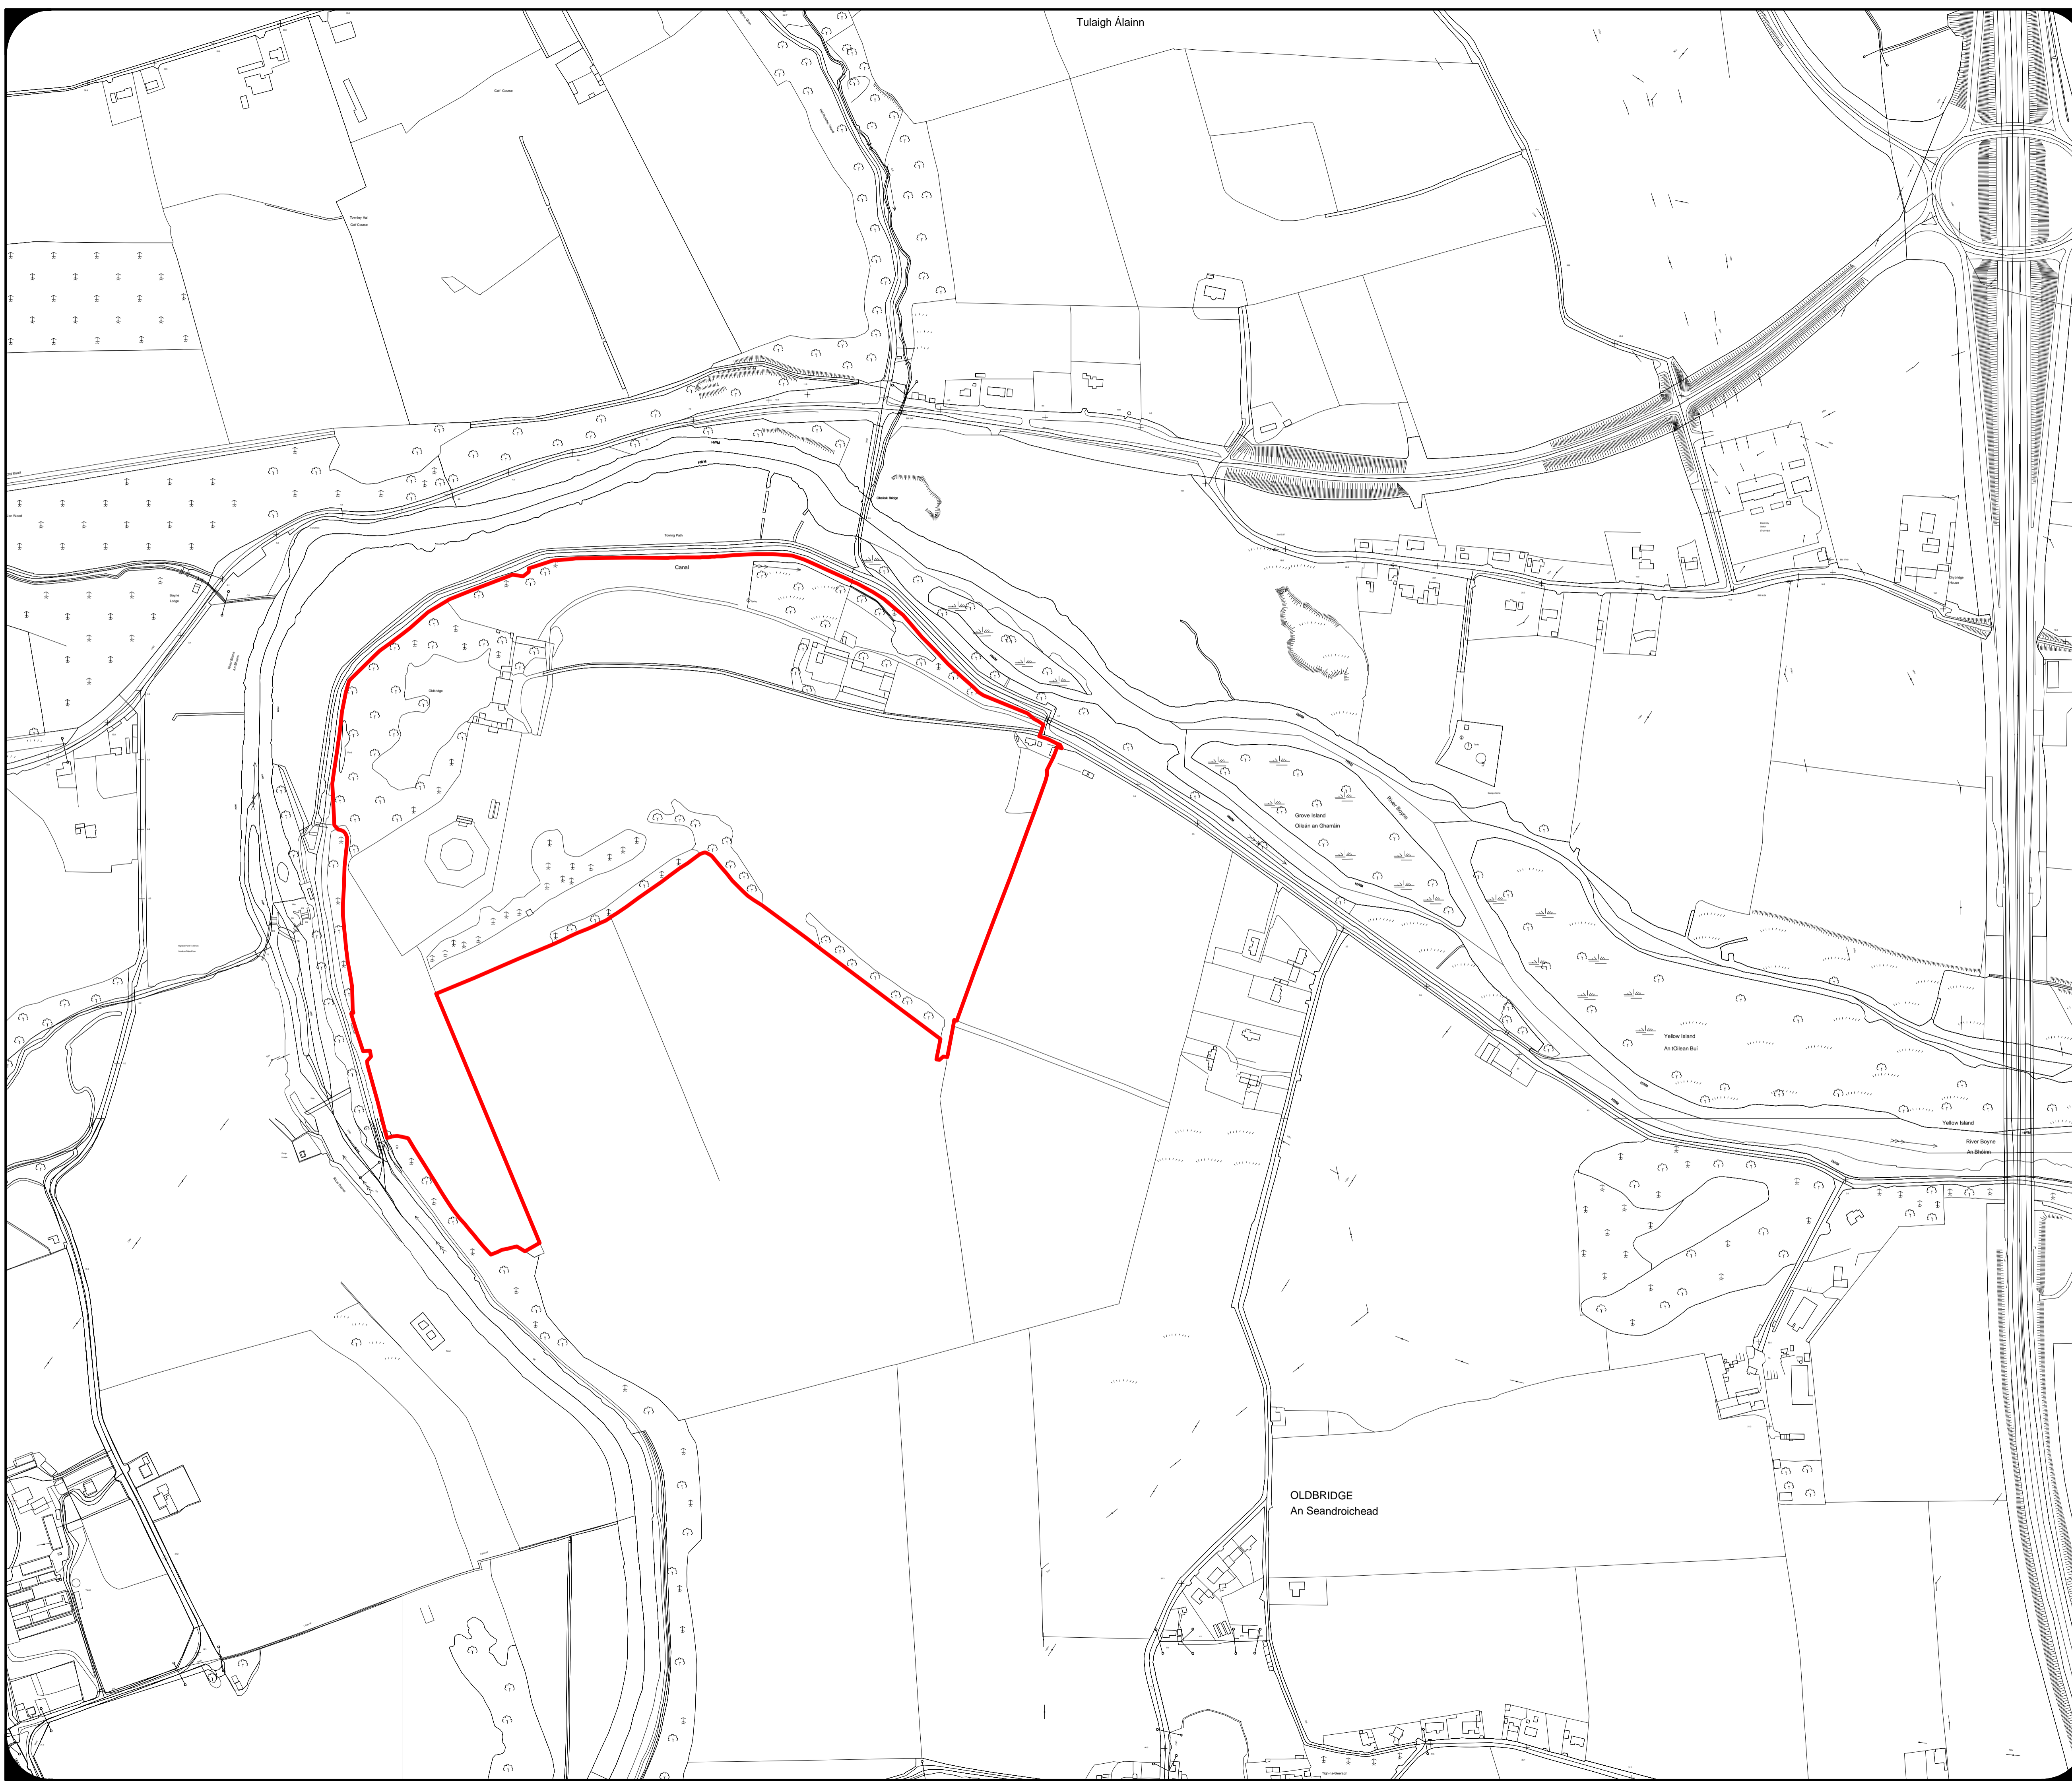

MEATH COUNTY COUNCIL

County Development Plan
2007-2013

Map 8.1.5 - Oldbridge Estate Architectural Conservation Area

KEY

- Architectural Conservation Area (ACA) Boundary

© Ordnance Survey Ireland & Government of Ireland, Meath CCMA 9802
NOTE - UNAUTHORISED REPRODUCTION
OF THIS MAP INFRINGES STATE COPYRIGHT.
Scales on this map are at least +/- 3% of stated Scale.

Contact:
Planning Department
Meath County Council
County Hall,
Railway Street
Navan, Co. Meath

Tel: (046) 90907060
Fax: (046) 90907076
e-mail: planning@meathcoco.ie

Scale - 1:10,000
When Printed
Oversize

Mapinfo File:

Produced By: S.K. [03/07]