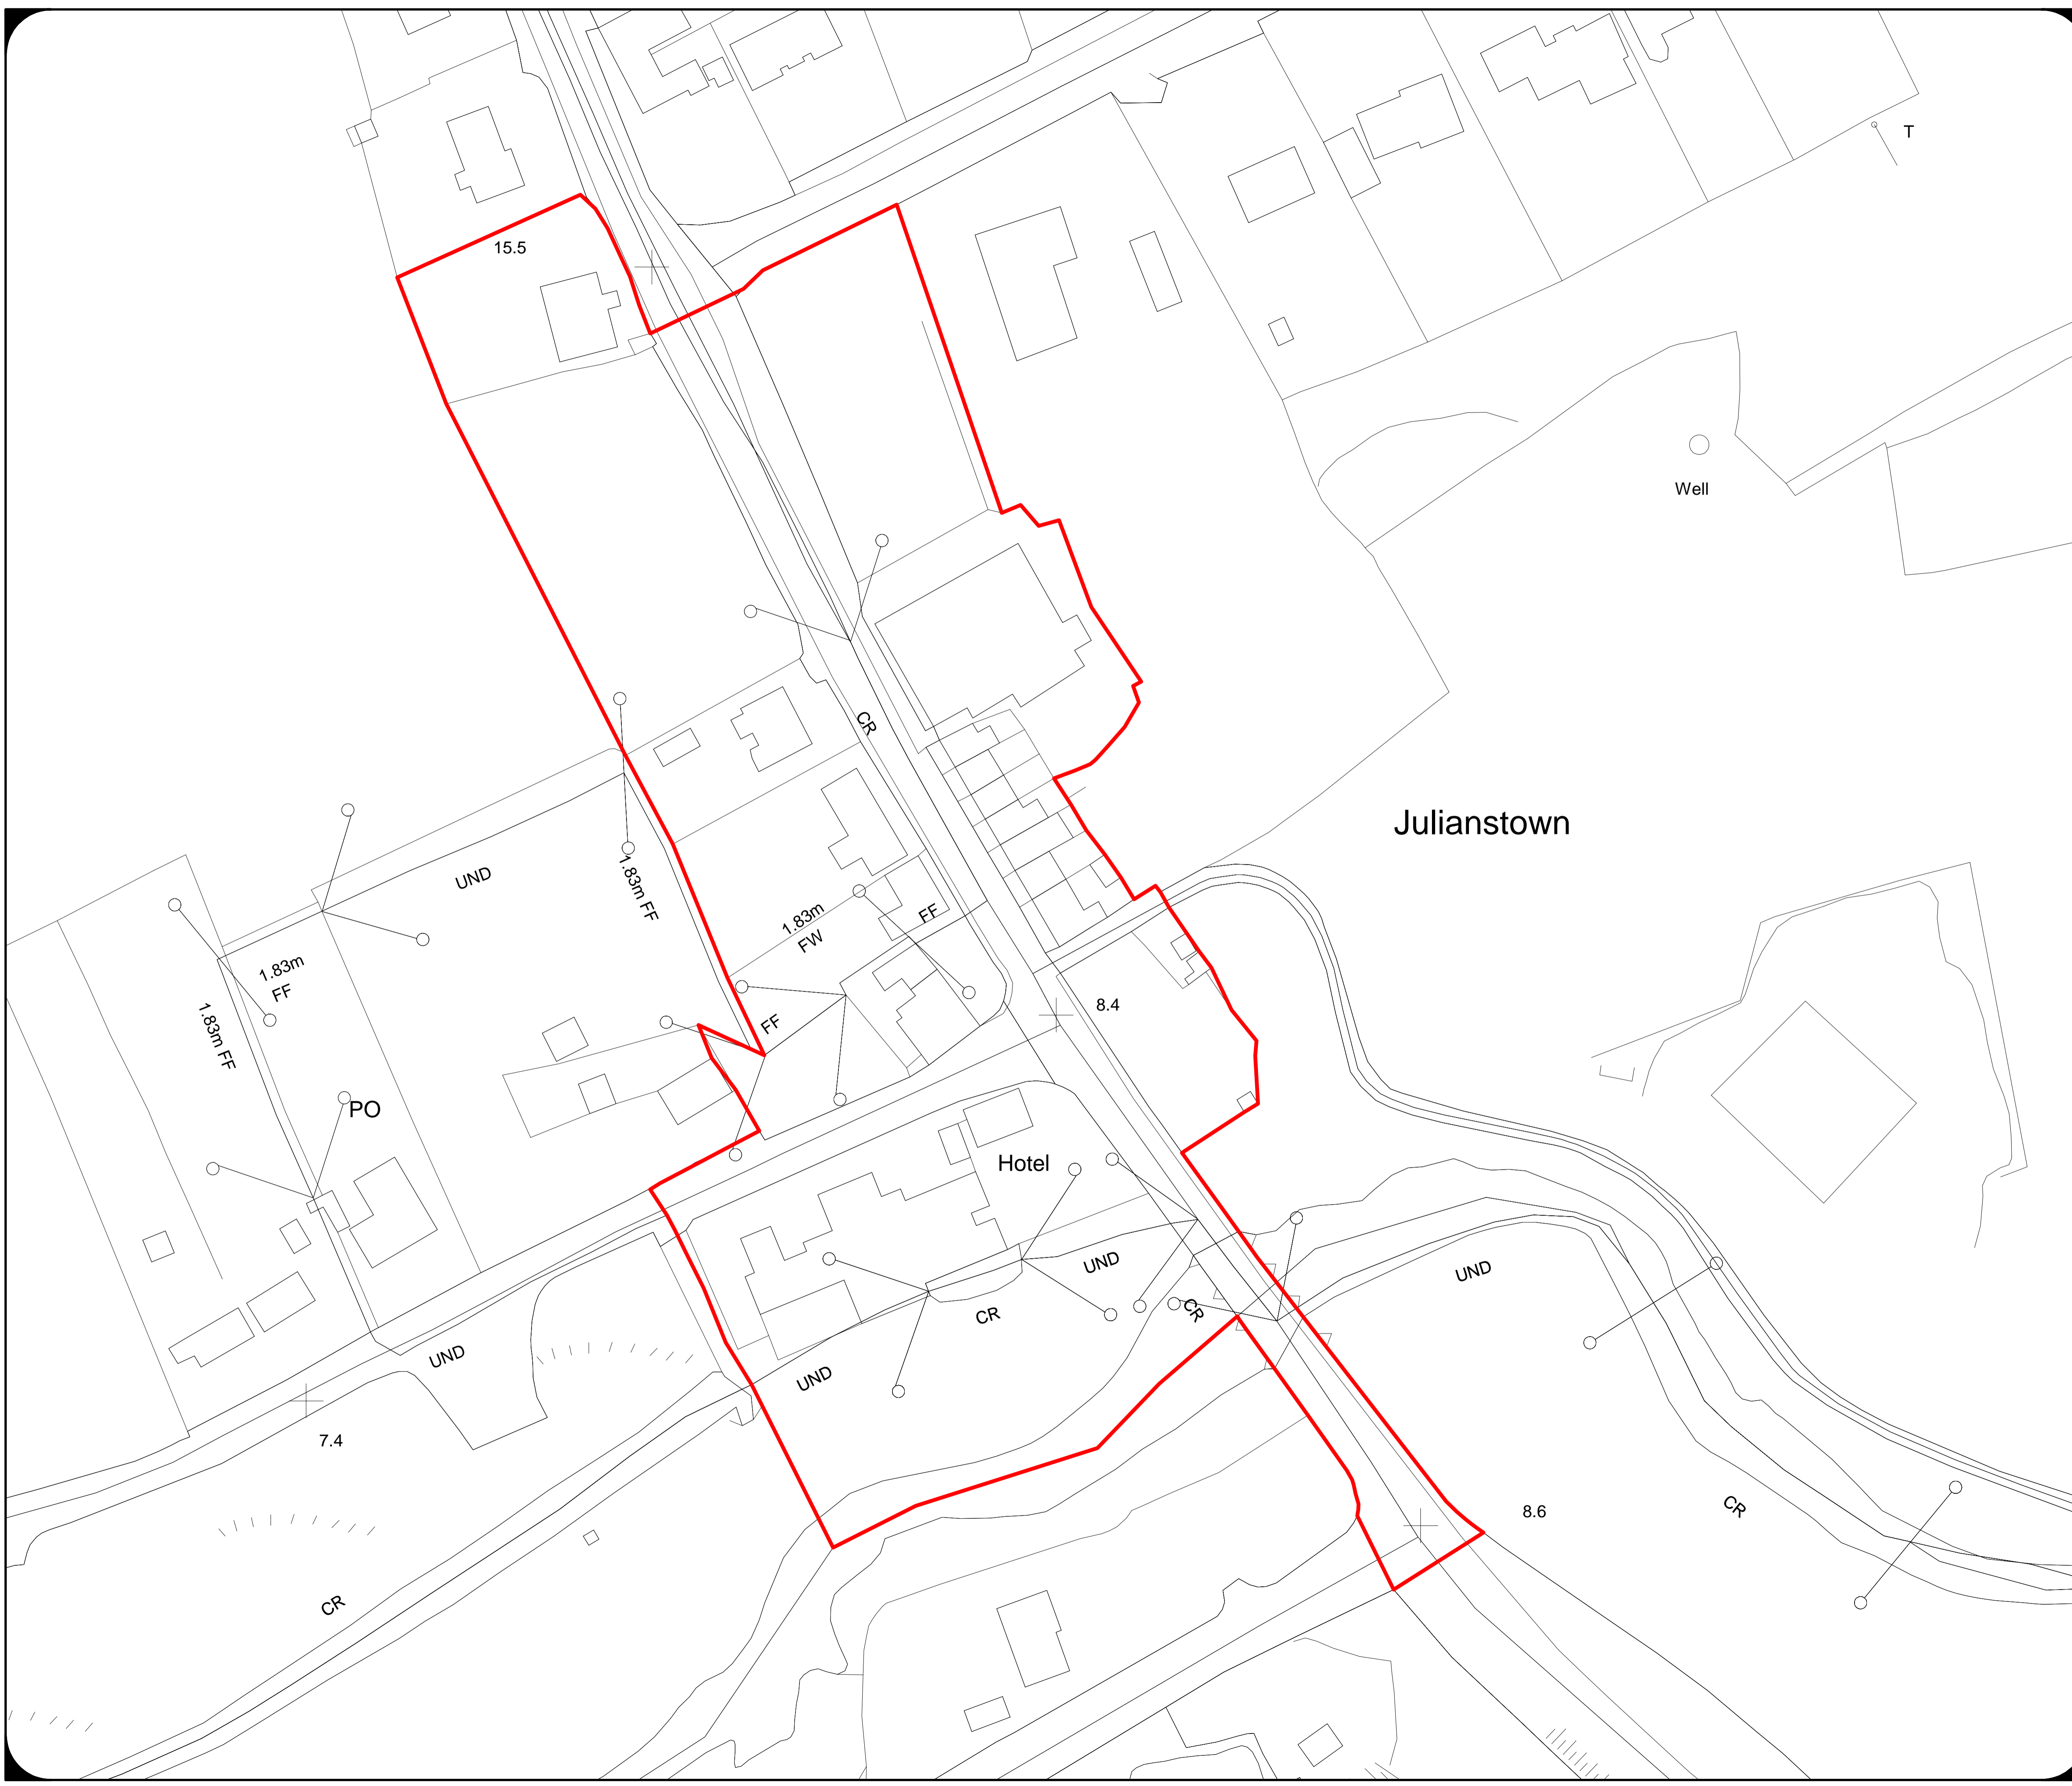

KEY

Architectural Conservation Area (ACA) Boundary

Note: Details shown on this map are for information purposes only. Further details on any item should be clarified with Meath County Council. This map has been produced by Meath County Council with available Local Authority and Ordnance Survey base data.  
© Ordnance Survey Ireland & Government of Ireland, Meath CCMA 9802  
NOTE - UNAUTHORISED REPRODUCTION OF THIS MAP INFRINGES STATE COPYRIGHT.  
Scales on this map are at least +/- 3% of stated Scale.

Scale - 1:10,000  
When Printed  
Oversize  
Mapinfo File:  
C:\Mapdata\workspace\County\_Plan\ACA\_Julianstown.wor  
Produced By: S.K. [03/07]