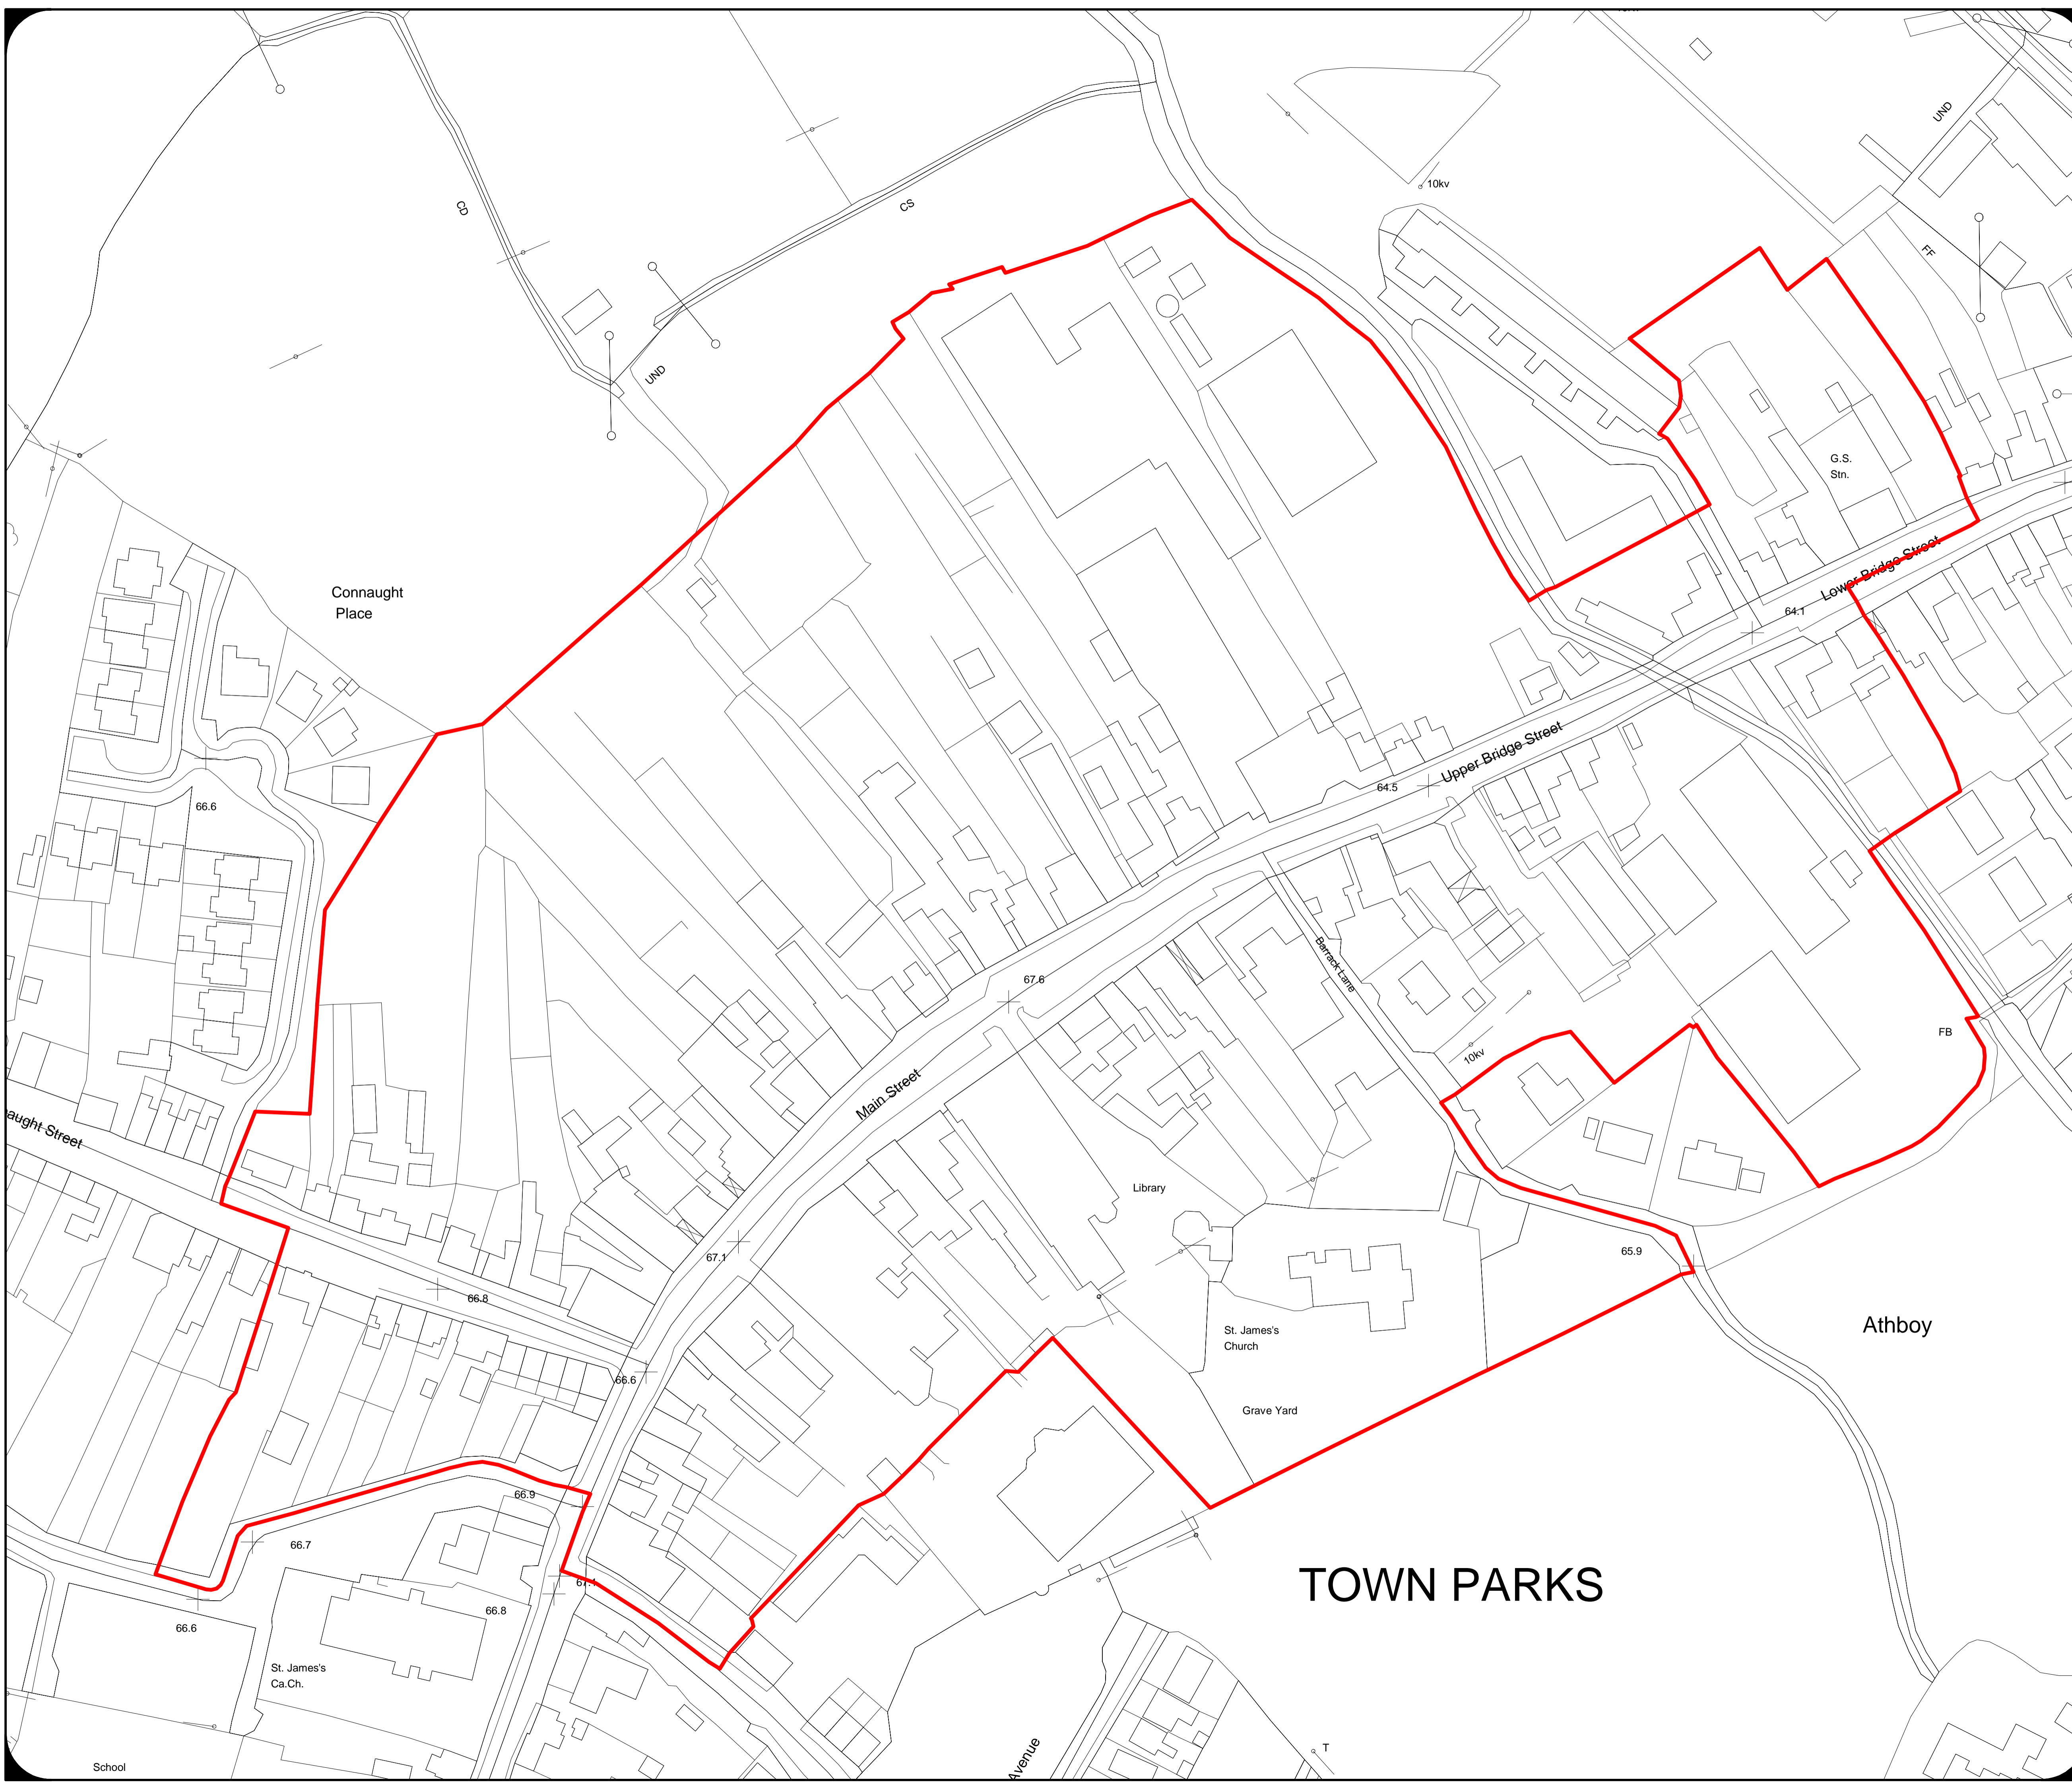

**KEY**

Architectural Conservation Area (ACA) Boundary

Note: Details shown on this map are for information purposes only. Further details on any item should be clarified with Meath County Council. This map has been produced by Meath County Council with available Local Authority and Ordnance Survey base data.  
 © Ordnance Survey Ireland & Government of Ireland, Meath CCMA 9802  
 NOTE - UNAUTHORISED REPRODUCTION OF THIS MAP INFRINGES STATE COPYRIGHT.  
 Scales on this map are at least +/- 3% of stated Scale.

Scale - 1:10,000  
 When Printed: 10/03/07  
 Oversize: 10/03/07

**Mapinfo File:**  
 C:\Mapdata\workspace\County\_Plan\ACA\_Athboy.wor

Produced by: S.K. [03/07]