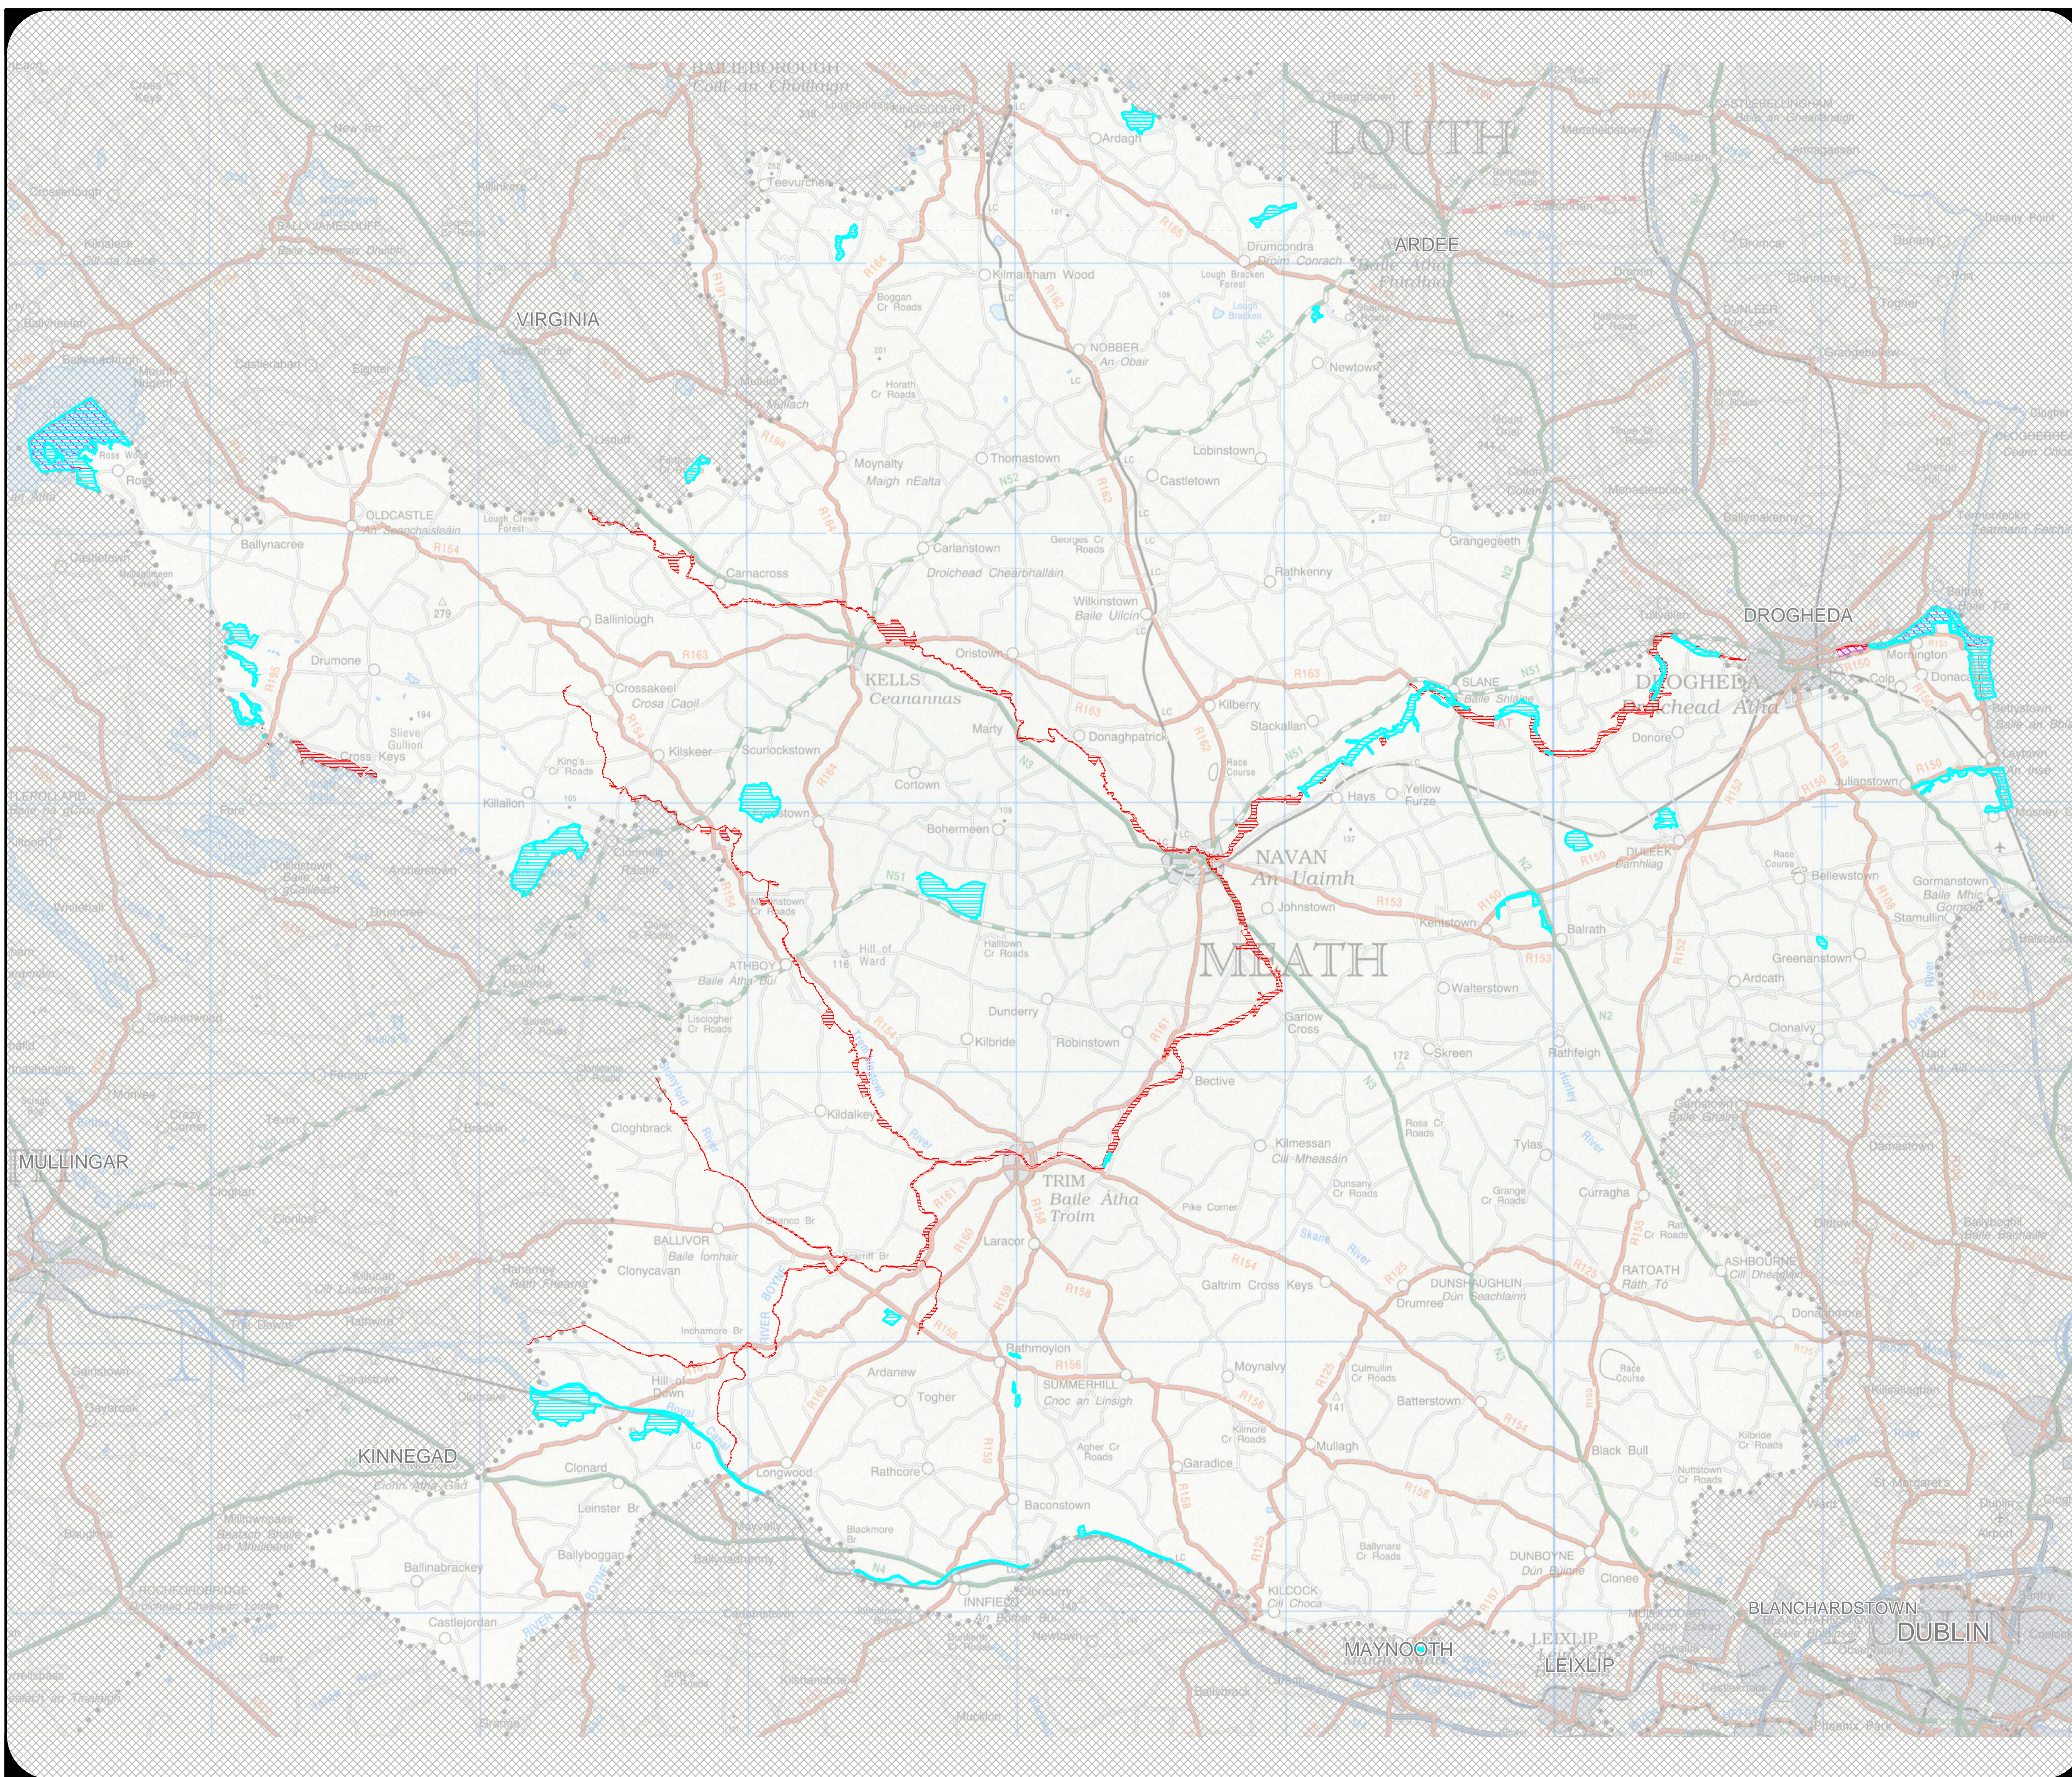

- KEY**
-  National Heritage Area's (NHA)
  -  Special Area's of Conservation (SAC)
  -  Special Protection Area's (SPA)

Note: Details shown on this map are for information purposes only. Further details on any item should be clarified with Meath County Council. This map has been produced by Meath County Council with available Local Authority and Ordnance Survey base data.  
 © Ordnance Survey Ireland & Government of Ireland, Meath CCMA 9802  
 NOTE - UNAUTHORISED REPRODUCTION OF THIS MAP INFRINGES STATE COPYRIGHT.  
 Scales on this map are at least +/- 3% of stated Scale.

Scale - 1:100,000  
 When Printed: 10/03/07  
 Oversize: 10/03/07

Mapinfo File:  
 C:\Mapdata\workspace\County\_Plan\Natural Heritage.wor

Produced By: S.K. [03/07]