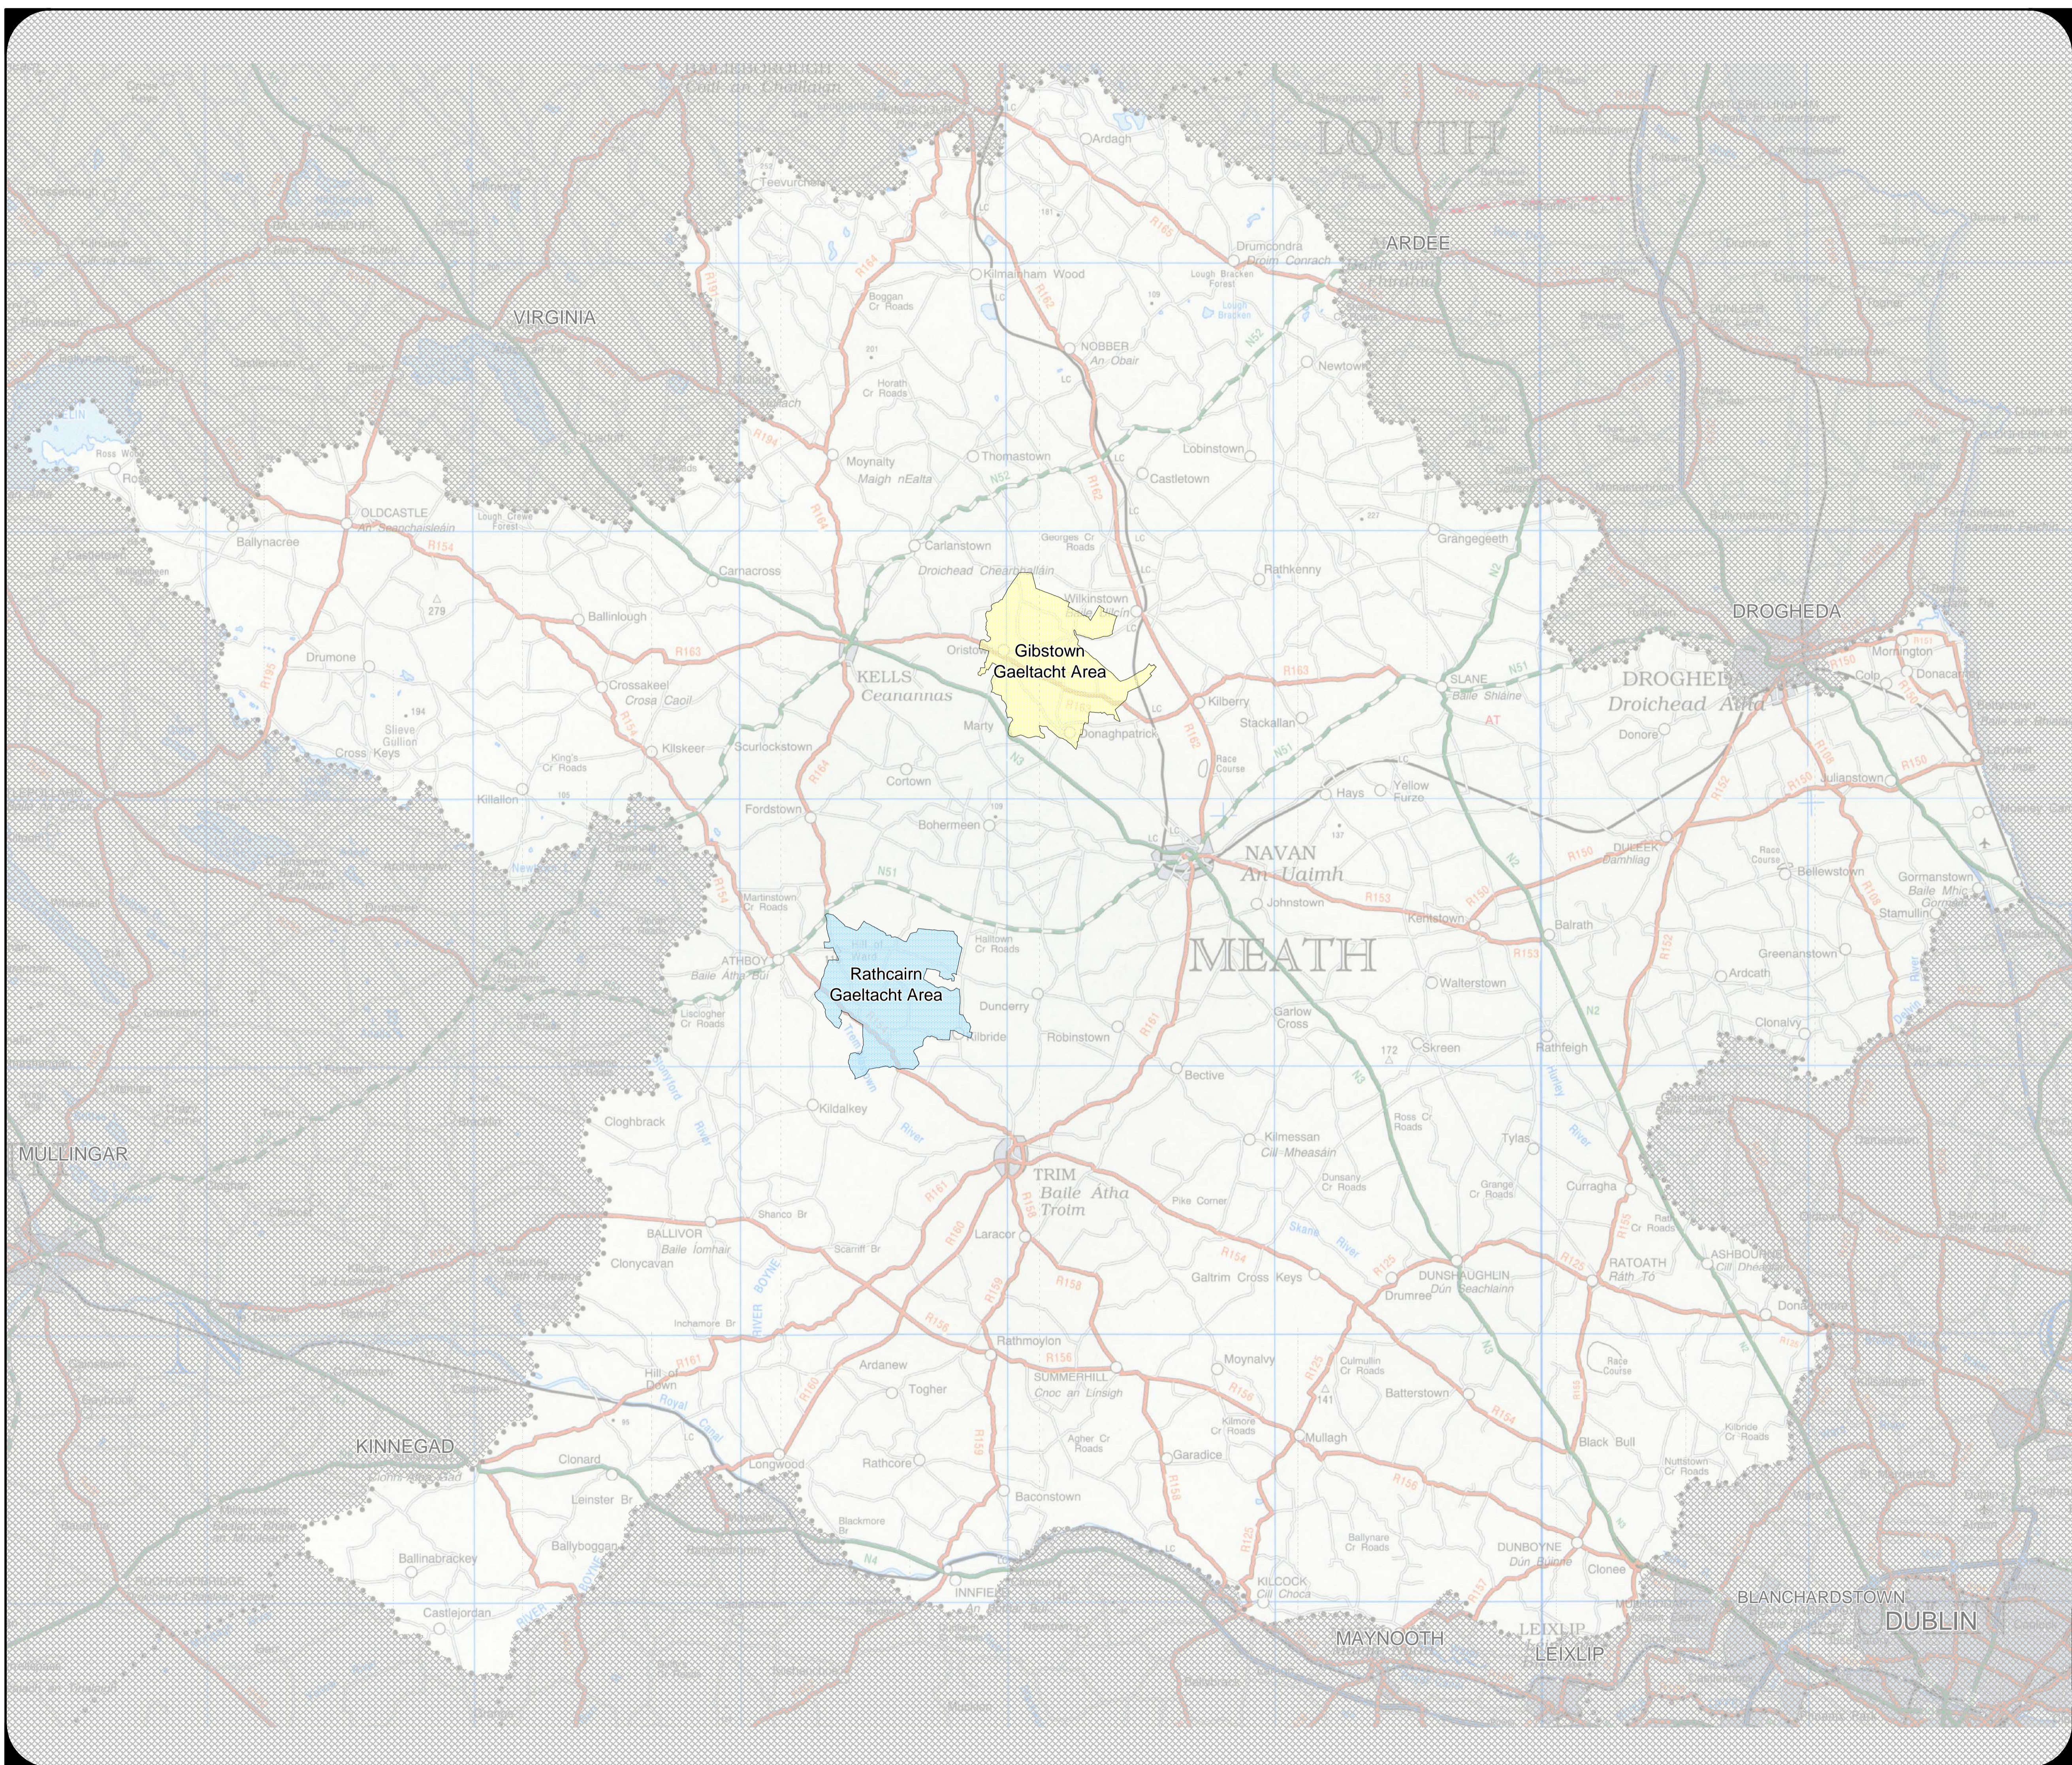

KEY

-  Rathcairn Gaeltacht Area
-  Gibstown Gaeltacht Area

Note: Details shown on this map are for information purposes only. Further details on any item should be clarified with Meath County Council. This map has been produced by Meath County Council with available Local Authority and Ordnance Survey base data.
 © Ordnance Survey Ireland & Government of Ireland, Meath CCMA 9802
 NOTE - UNAUTHORISED REPRODUCTION OF THIS MAP INFRINGES STATE COPYRIGHT.
 Scales on this map are at least +/- 3% of stated Scale.