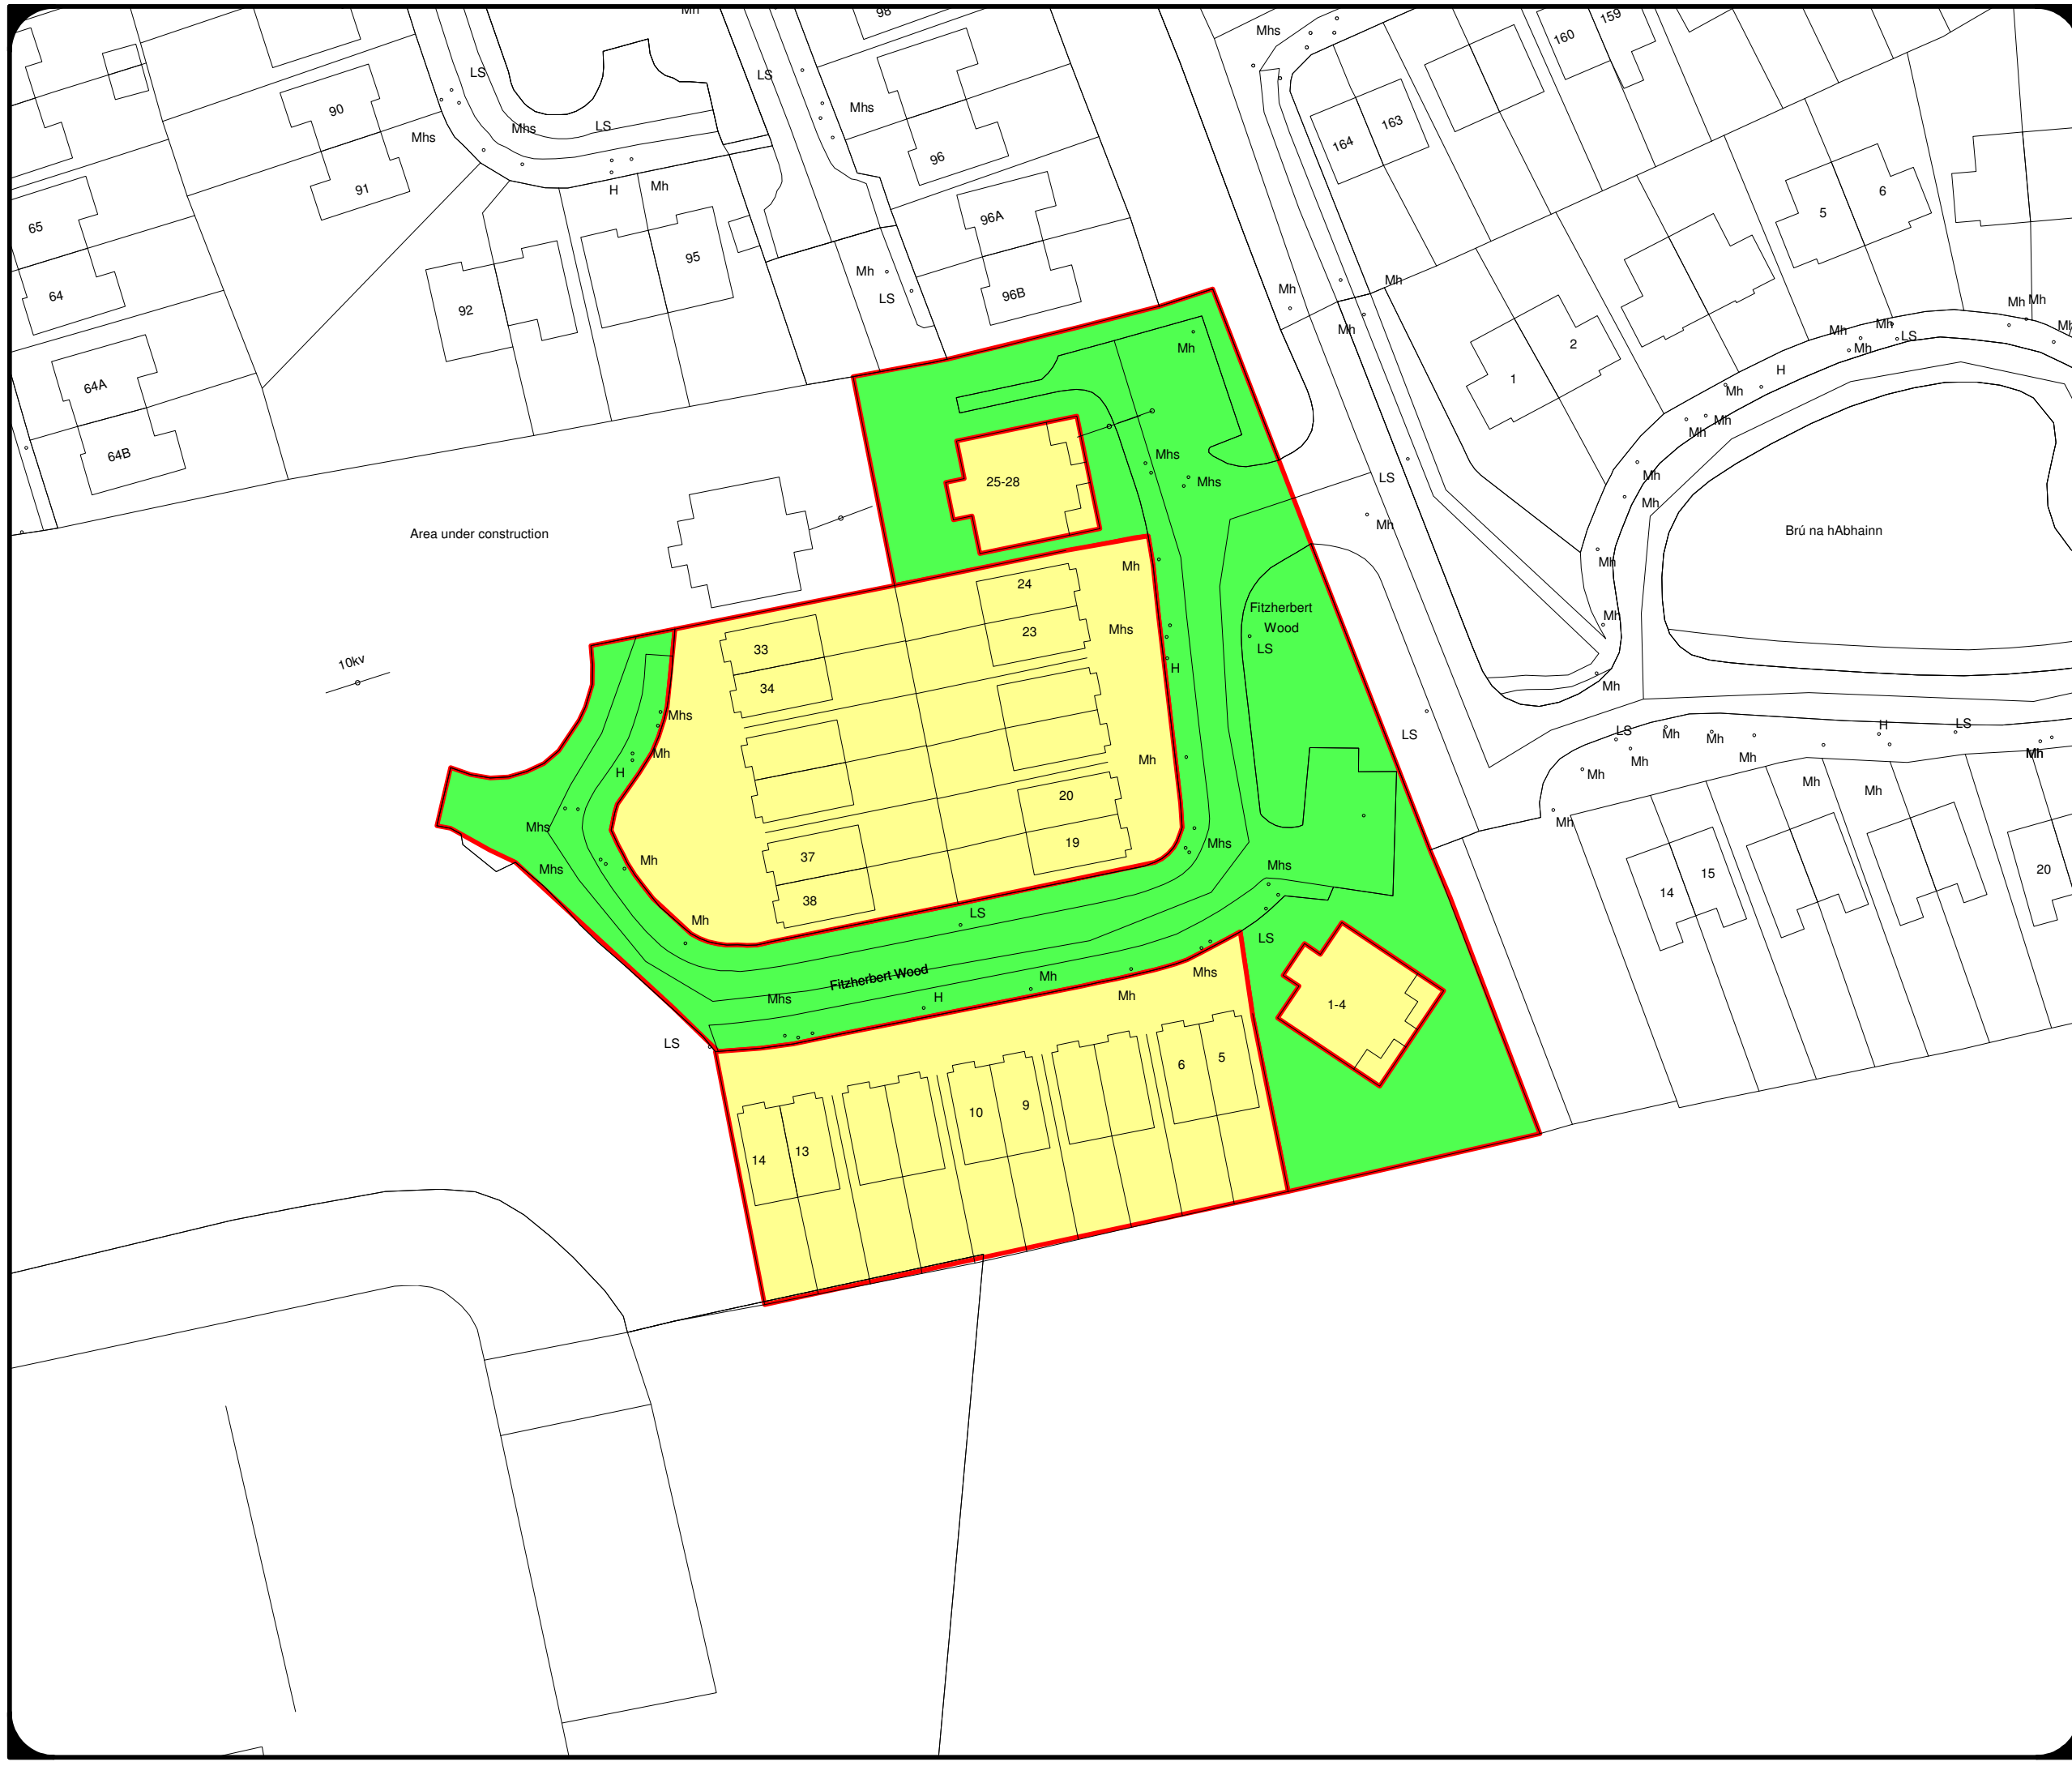

Map Extracted from Ordnance Survey Ireland (OSi) Vector Mapping

LEGEND

- Outline of Areas to be taken in charge pursuant to the Planning and Development Acts as amended & Roads Act 1993
- Outline of Areas NOT to be taken in charge pursuant to the Planning and Development Acts as amended & Roads Act 1993

Date:-	Oct 2018
Municipal District :-	Navan
Location:-	Fitzherbert Wood Navan Co. Meath
Produced by:-	CG
Scale:-	NTS

Note: Details shown on this map is for information purposes only. Further details on any item should be clarified with Meath County Council. This map has been produced by Meath County Council with available Local Authority and Ordnance Survey base data.
 © Ordnance Survey Ireland & Government of Ireland, Meath CCMA 2014/31
 NOTE - UNAUTHORISED REPRODUCTION OF THIS MAP INFRINGES STATE COPYRIGHT.