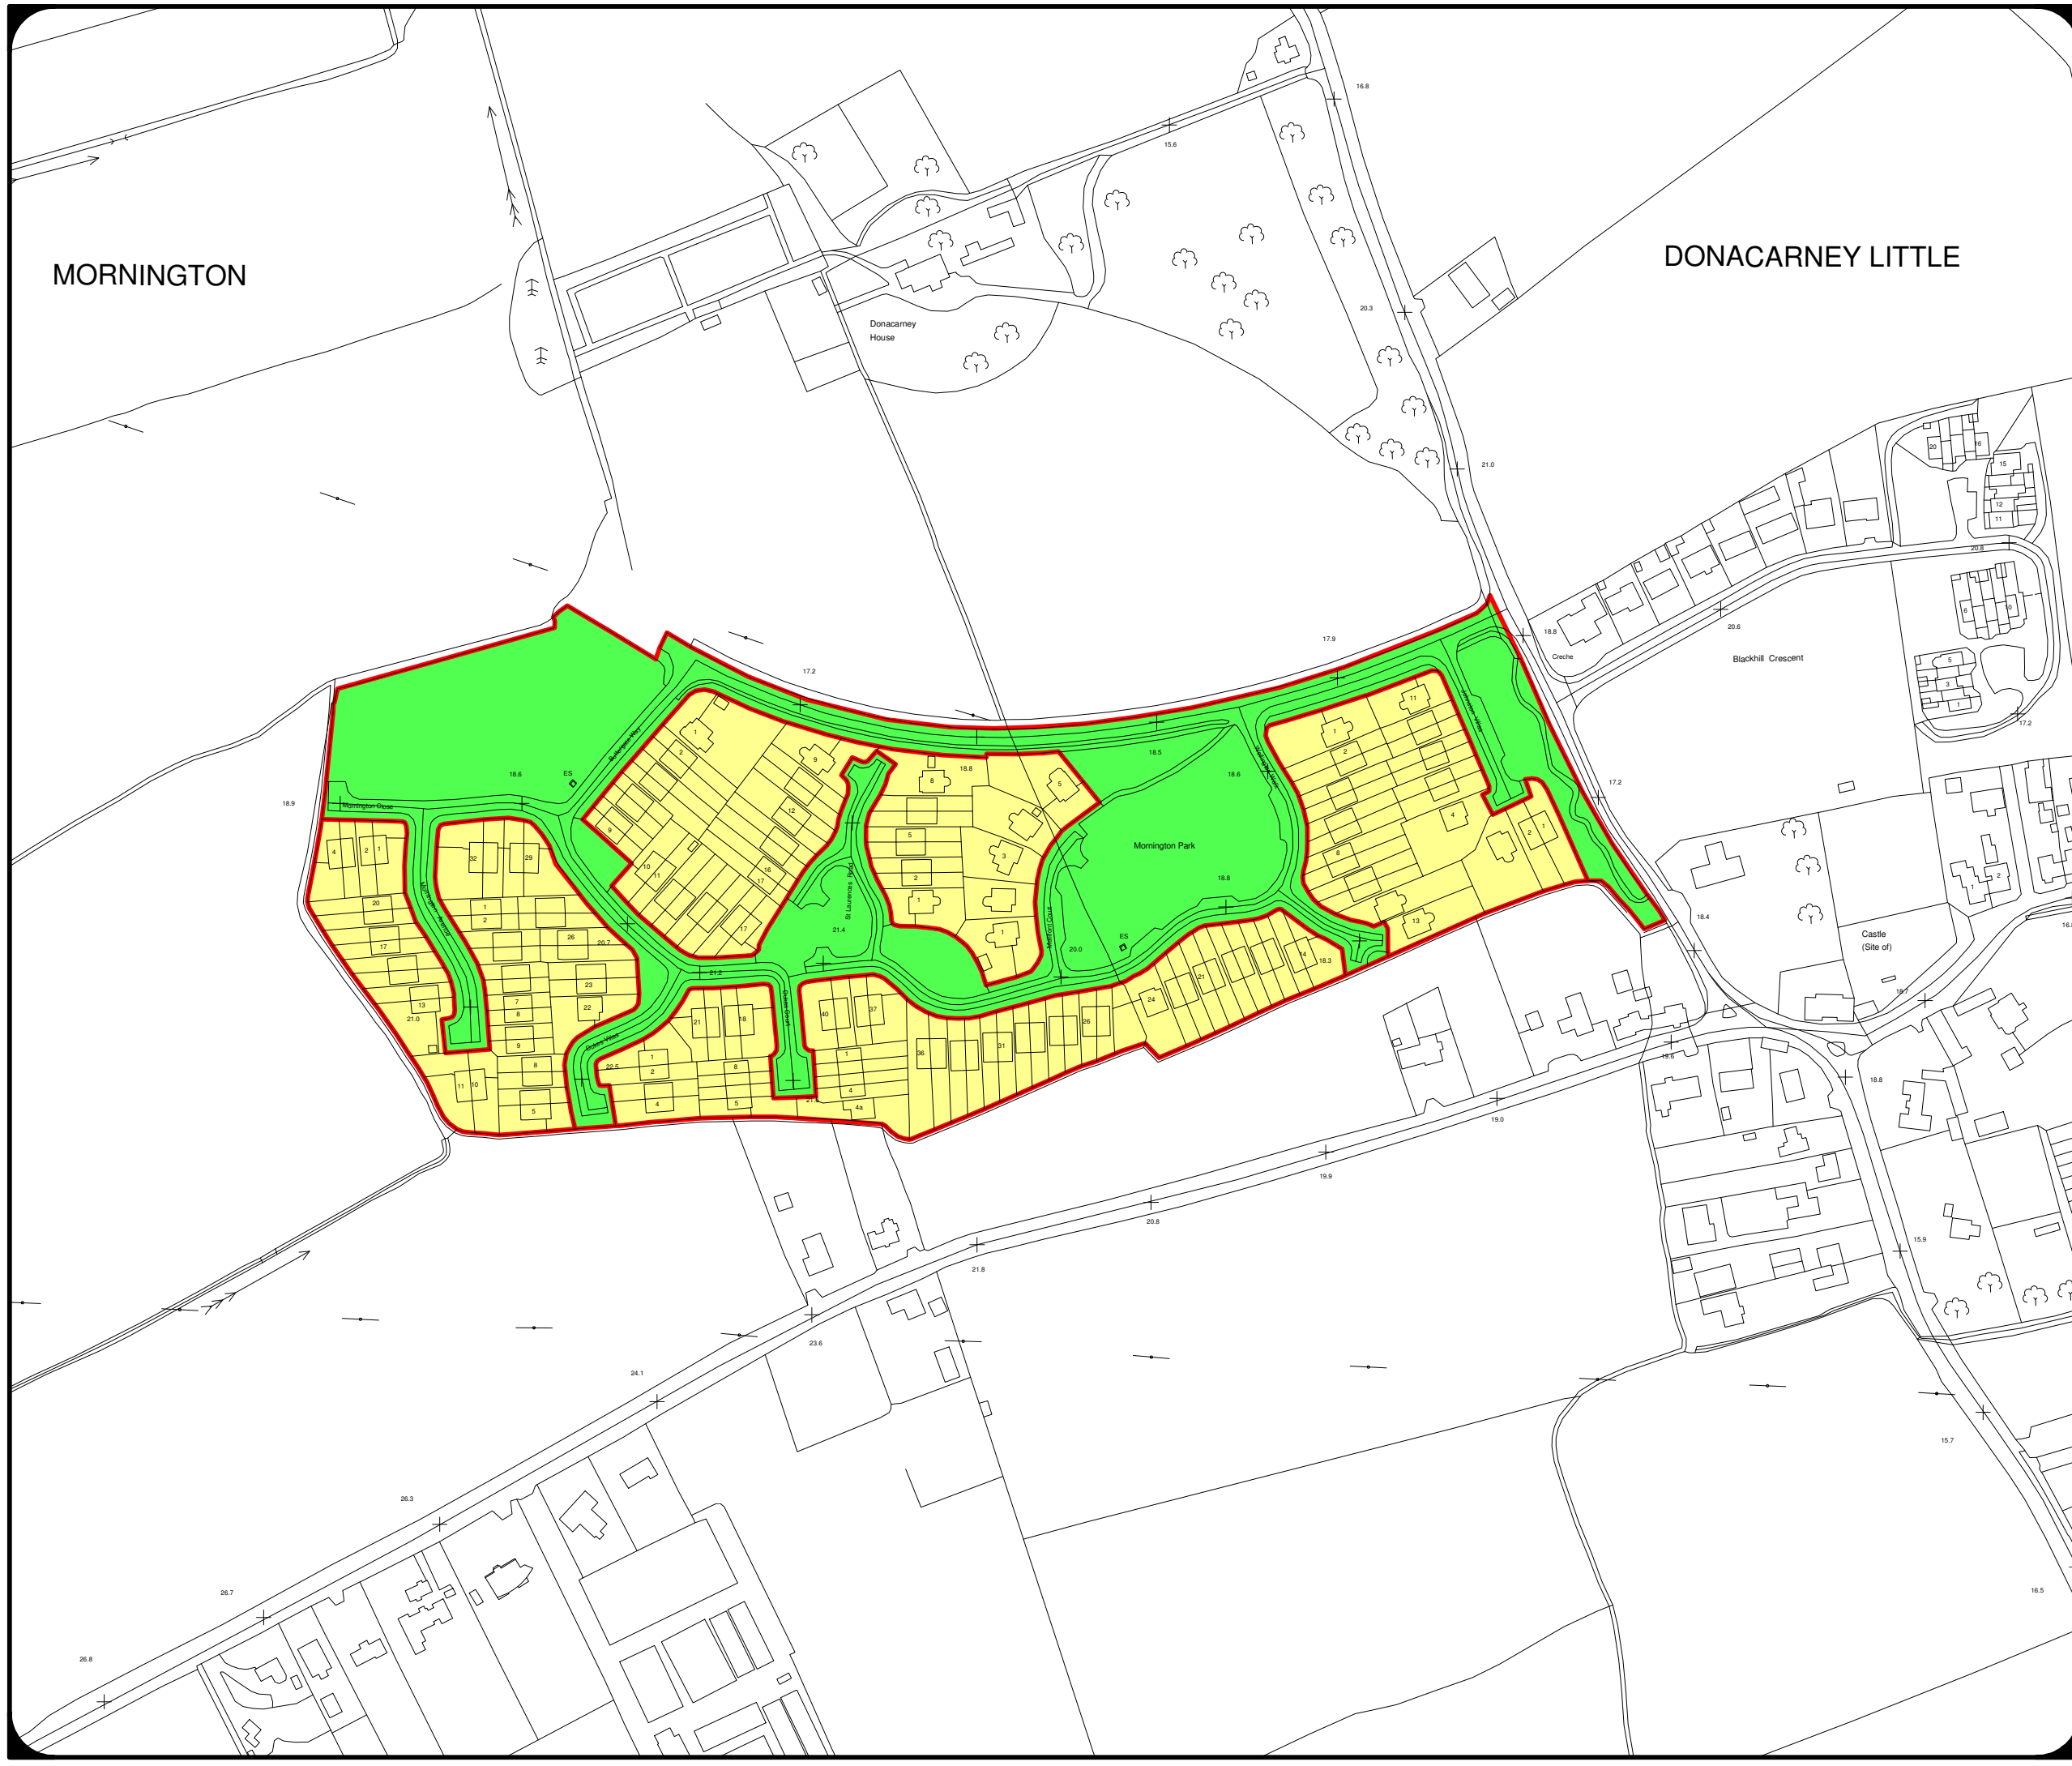

Map Extracted from Ordnance Survey Ireland (OSi) Vector Mapping

LEGEND

- Outline of Areas NOT to be taken in charge pursuant to the Planning and Development Acts as amended & Roads Act 1993
- Outline of Areas to be taken in charge pursuant to the Planning and Development Acts as amended & Roads Act 1993

Date:-	Oct 2018
Municipal District :-	Laytown Bettystown
Location:-	Mornington Park Donacarne Little Co. Meath
Produced by:-	CG
Scale:-	NTS

Note: Details shown on this map is for information purposes only. Further details on any item should be clarified with Meath County Council. This map has been produced by Meath County Council with available Local Authority and Ordnance Survey base data.
 © Ordnance Survey Ireland & Government of Ireland, Meath CCMA 2014/31
 NOTE - UNAUTHORISED REPRODUCTION OF THIS MAP INFRINGES STATE COPYRIGHT.