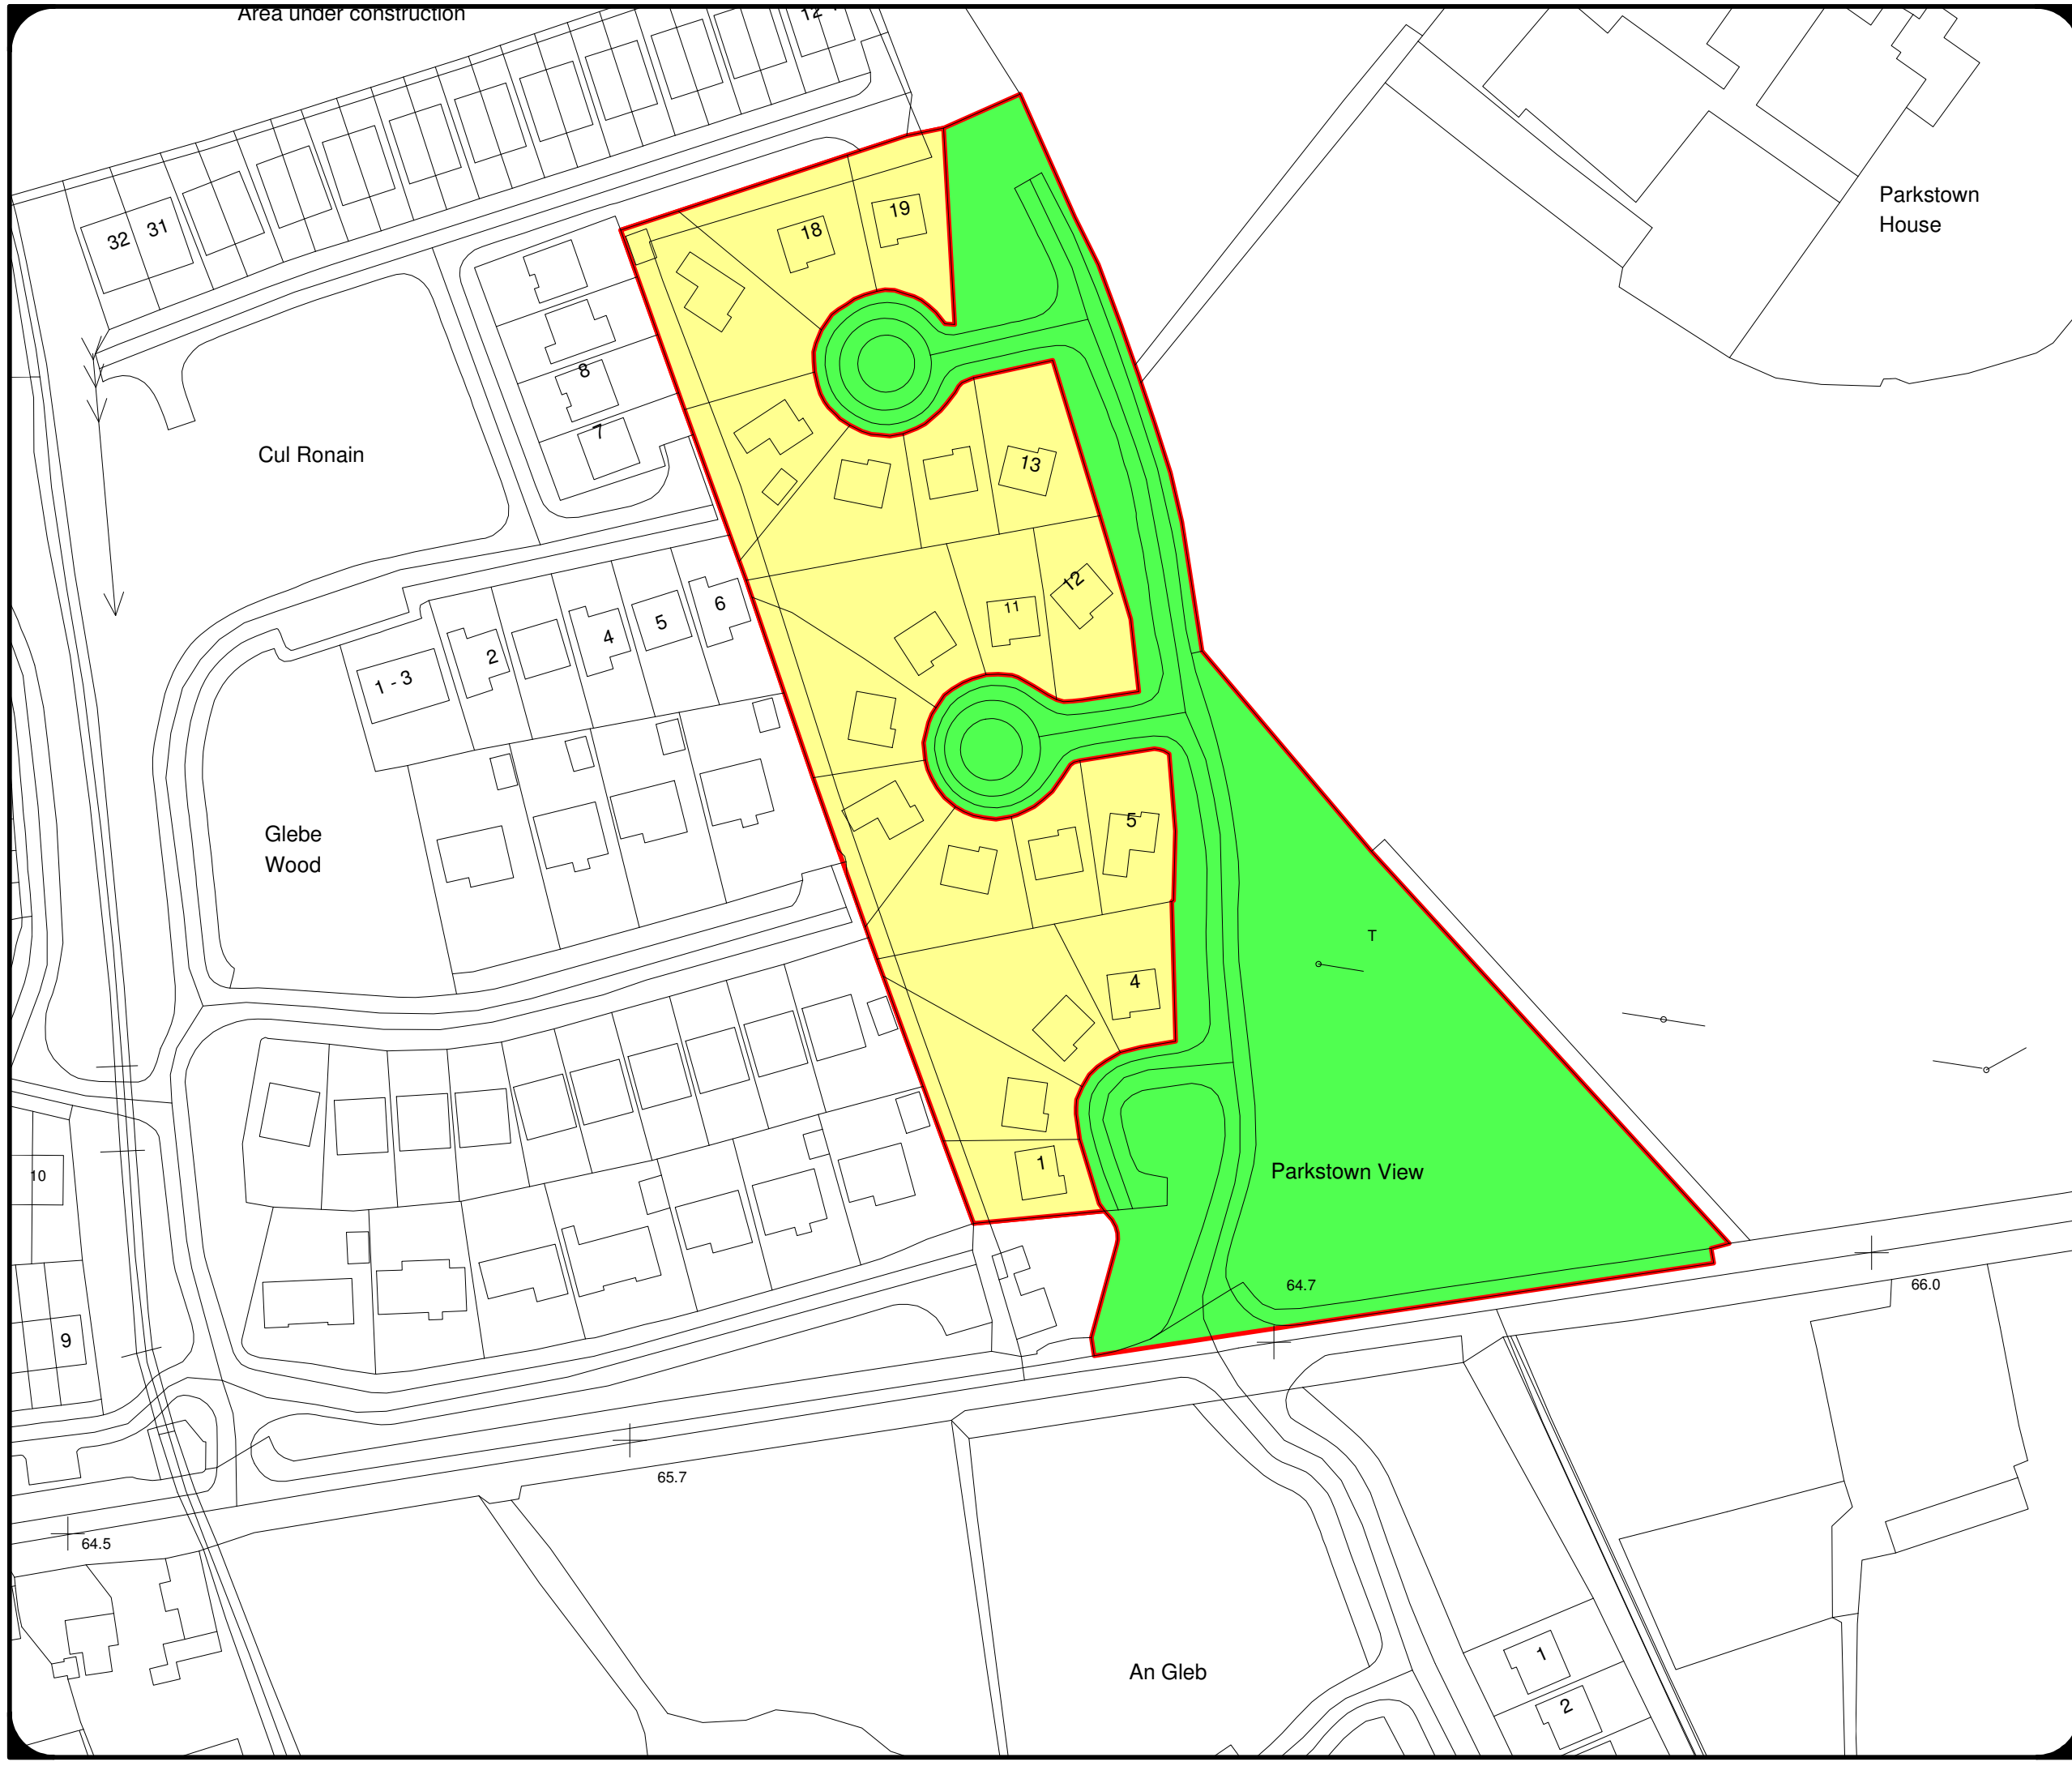

Area under construction

**MEATH COUNTY COUNCIL**  
**Planning Dept - Taking In Charge**

Map Extracted from Ordnance Survey Ireland (OSi) Vector Mapping

**LEGEND**

- Outline of Areas to be taken in charge pursuant to the Planning and Development Acts as amended & Roads Act 1993
- Outline of Areas NOT to be taken in charge pursuant to the Planning and Development Acts as amended & Roads Act 1993

Date:-	<b>Oct 2018</b>
Municipal District :-	<b>Trim</b>
Location:-	<b>Parkstown View Ballivor Co. Meath</b>
Produced by:-	<b>CG</b>
Scale:-	<b>NTS</b>

Note: Details shown on this map is for information purposes only. Further details on any item should be clarified with Meath County Council. This map has been produced by Meath County Council with available Local Authority and Ordnance Survey base data.  
 © Ordnance Survey Ireland & Government of Ireland, Meath CCMA 2014/31  
 NOTE - UNAUTHORISED REPRODUCTION OF THIS MAP INFRINGES STATE COPYRIGHT.