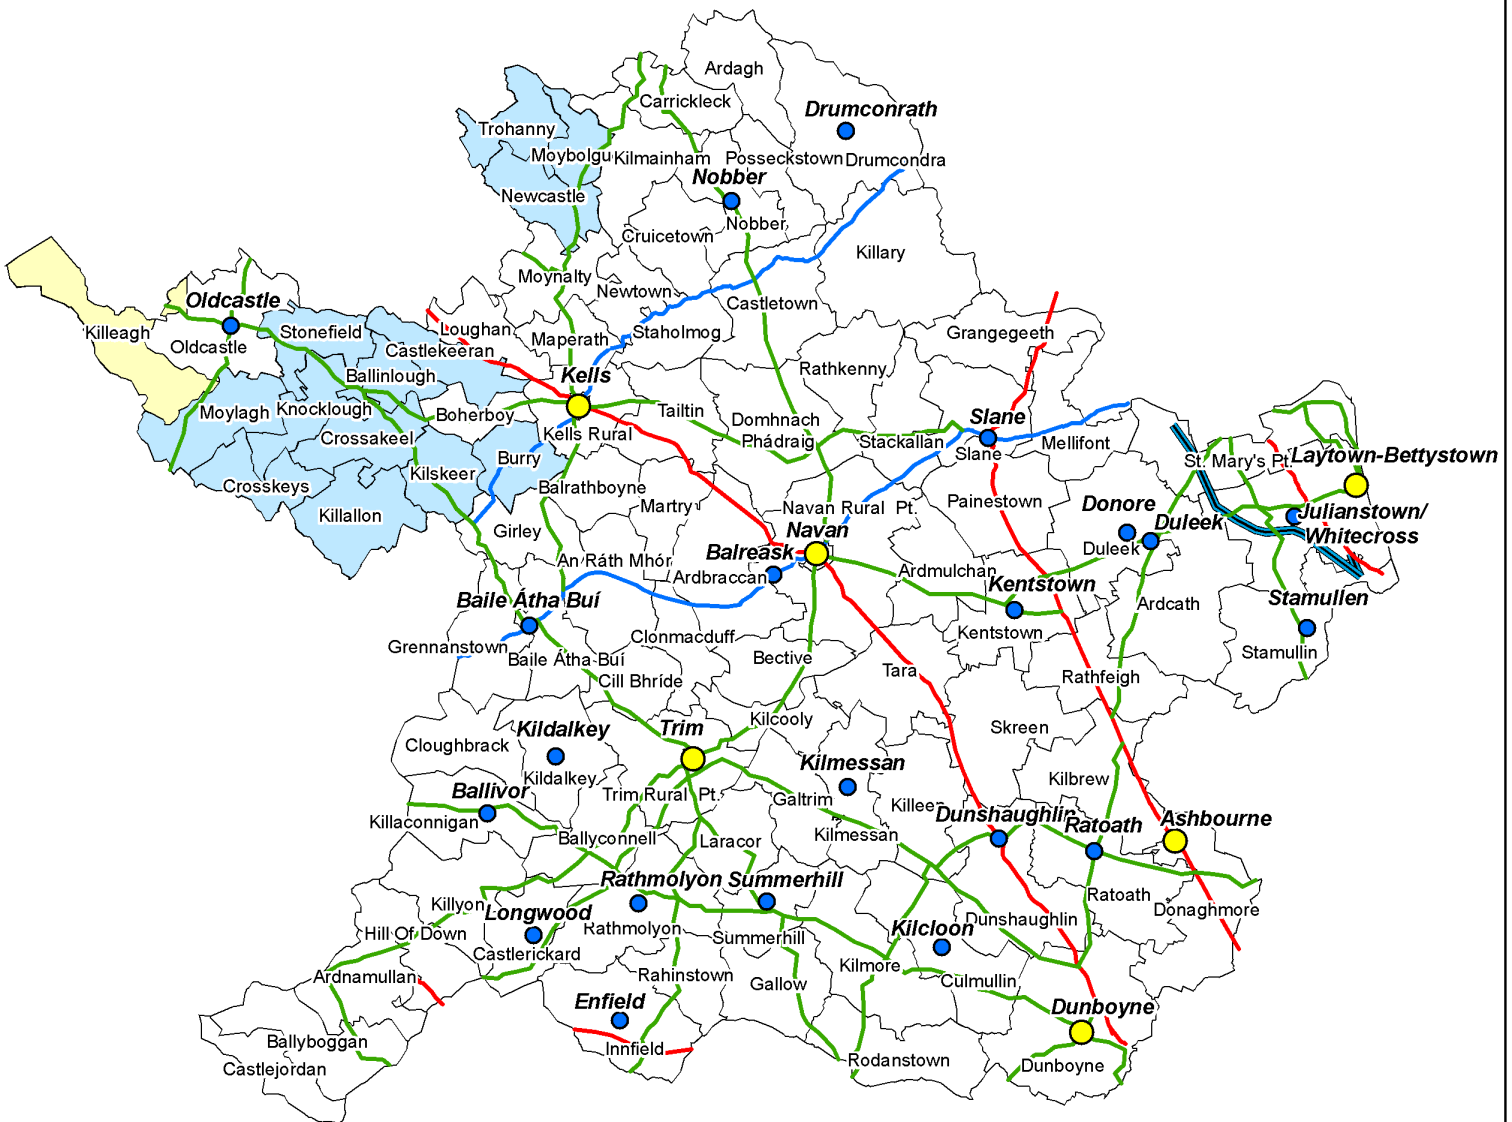

MEATH

- Original CLÁR
- Extended CLÁR 2006
- Large Towns
- Smaller Settlements
- Motorway
- Primary Roads
- Secondary Roads
- Regional roads

Map prepared by NIRSA
 Data provided by Ordnance Survey Ireland,
 Central Statistics Office (Census files)
 Copyright Permit no. MP000606
 © Government of Ireland, Ordnance Survey Ireland
 Department of Community, Rural and Gaeltacht Affairs