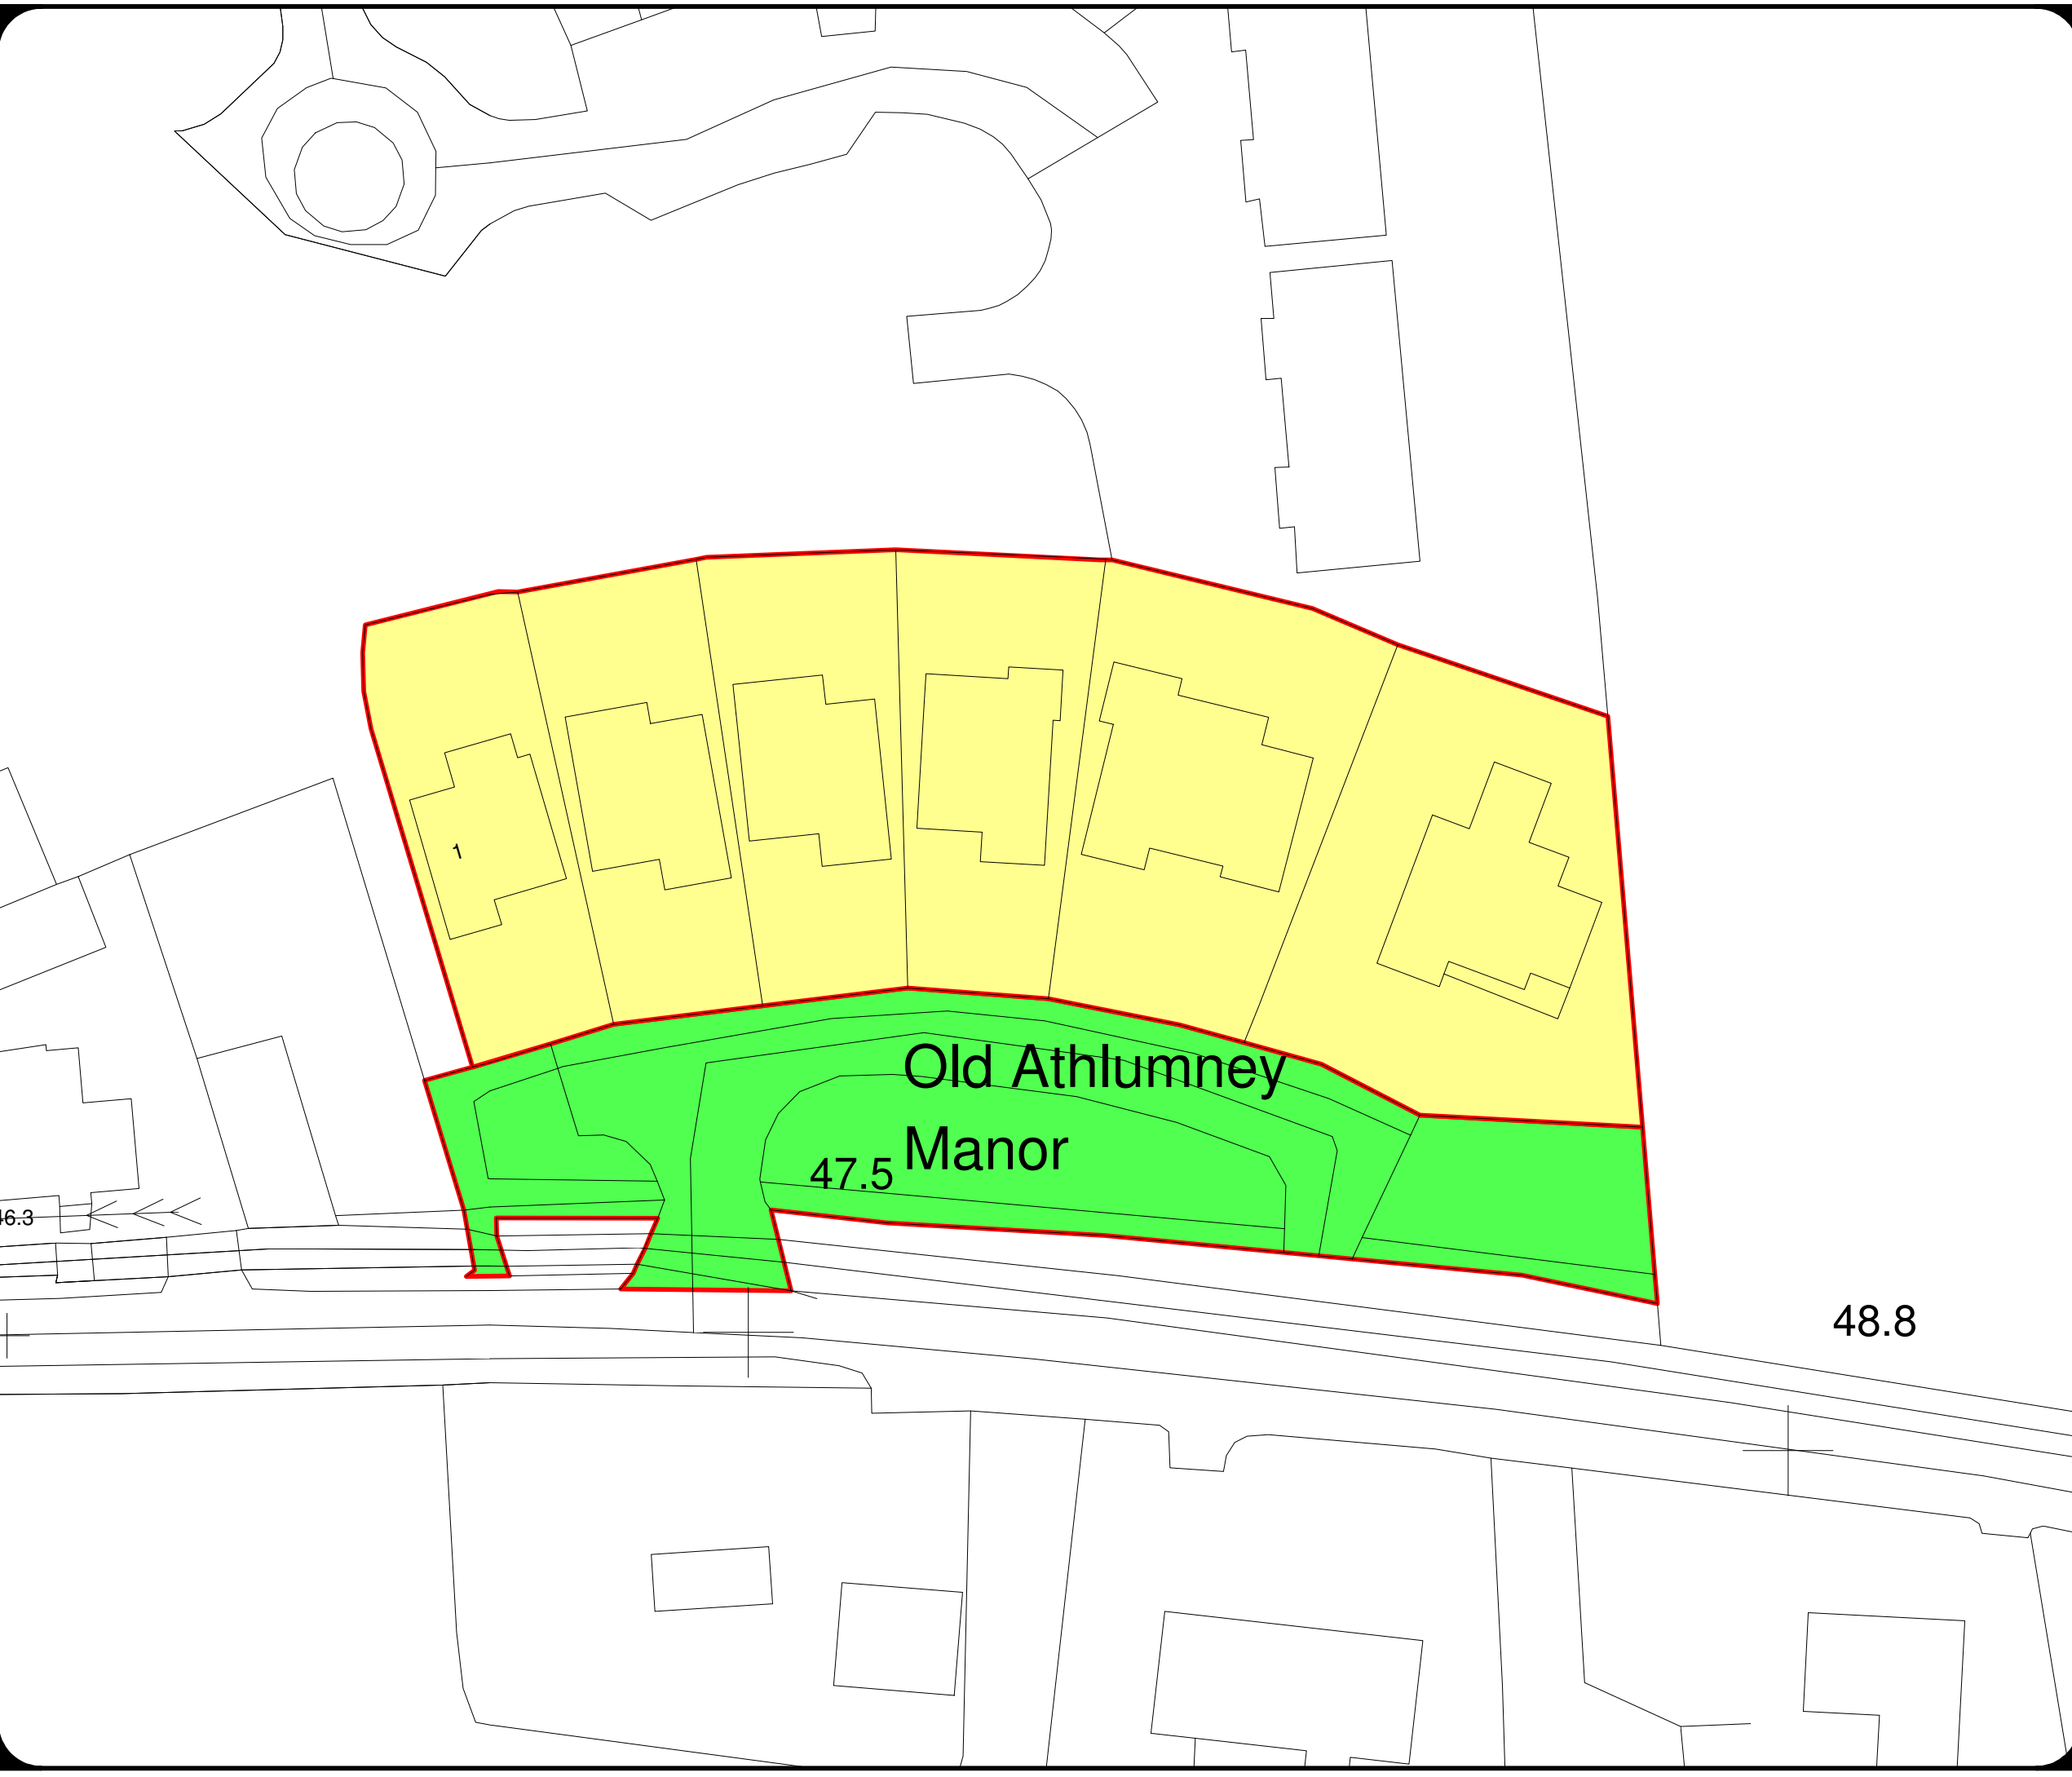

LEGEND

-  Outline of Areas to be taken in charge pursuant to the Planning and Development Acts as amended & Roads Act 1993
-  Outline of Areas NOT to be taken in charge pursuant to the Planning and Development Acts as amended & Roads Act 1993

Date:-	Jan 2020
Municipal District :-	Navan
Location:-	Old Athlumney Manor Navan Co. Meath
Produced by:-	CG
Scale:-	NTS

Note: Details shown on this map is for information purposes only. Further details on any item should be clarified with Meath County Council. This map has been produced by Meath County Council with available Local Authority and Ordnance Survey base data.
© Ordnance Survey Ireland & Government of Ireland, Meath CCMA 2014/31
NOTE - UNAUTHORISED REPRODUCTION OF THIS MAP INFRINGES STATE COPYRIGHT.