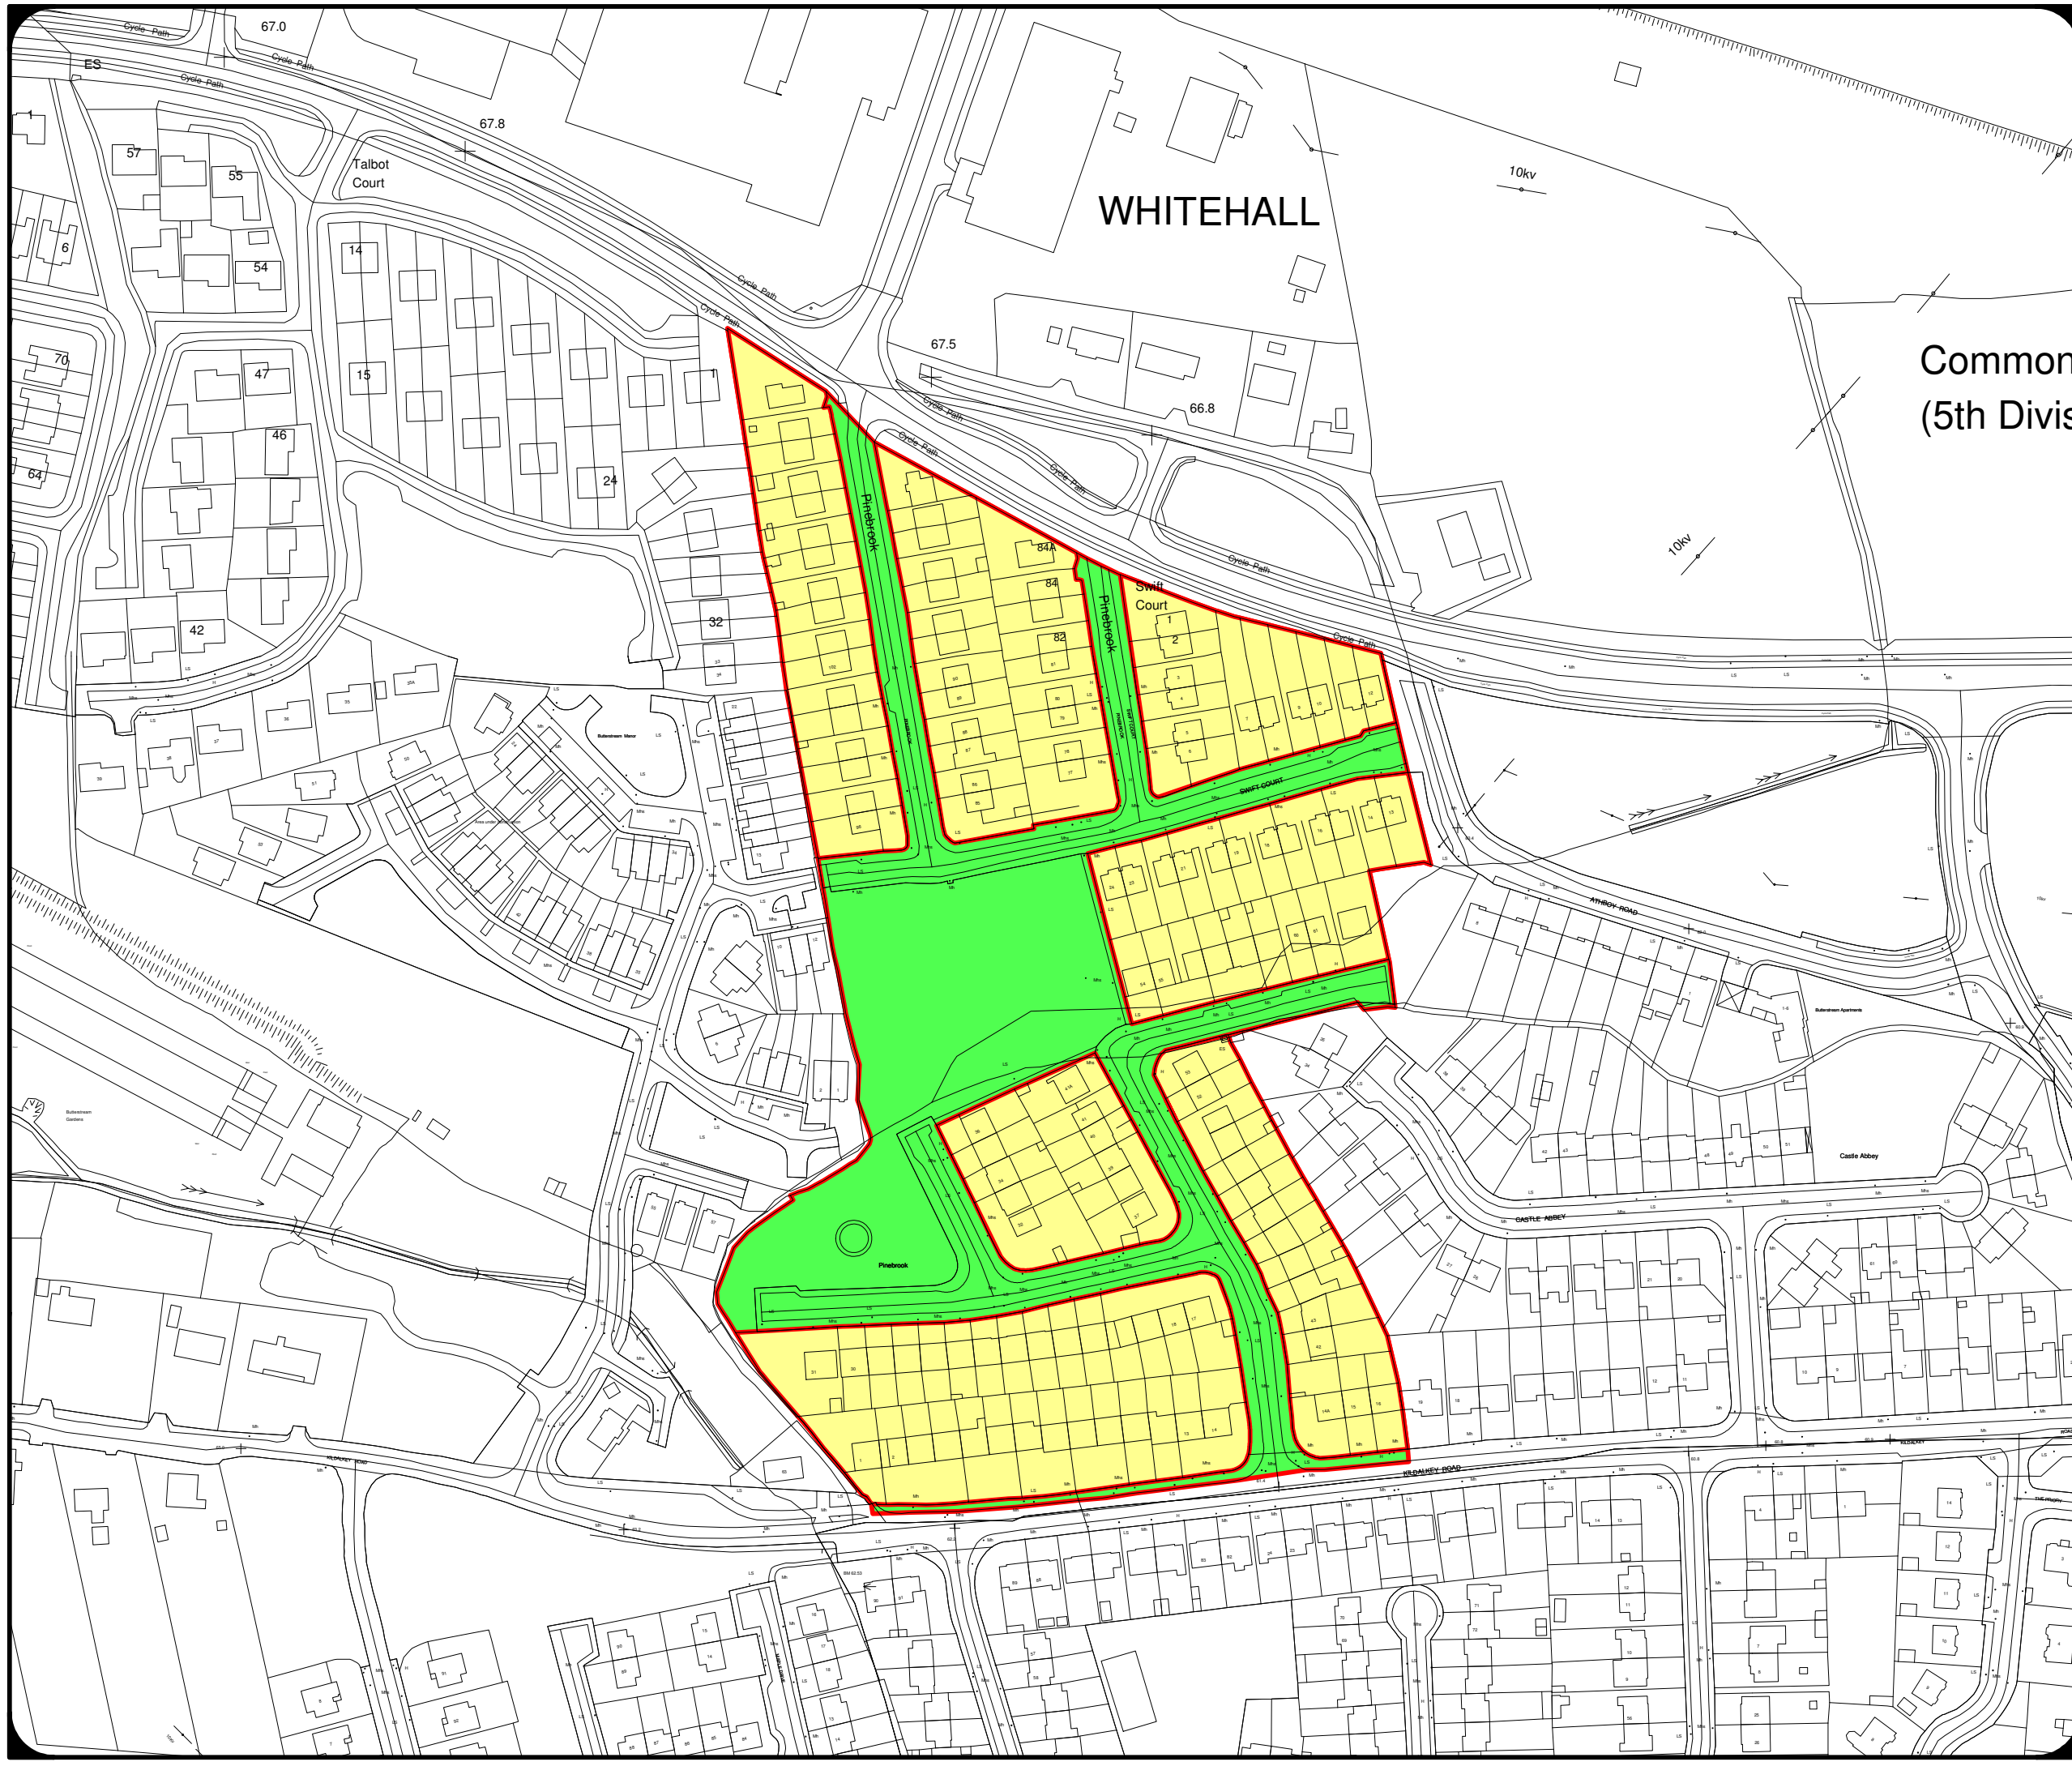

Map Extracted from Ordnance Survey Ireland (OSi) Vector Mapping

Common
(5th Divis

LEGEND

- Outline of Areas to be taken in charge pursuant to the Planning and Development Acts as amended & Roads Act 1993
- Outline of Areas NOT to be taken in charge pursuant to the Planning and Development Acts as amended & Roads Act 1993

Date:-	June 2018
Municipal District :-	Trim
Location:-	Pinebrook & Swiftcourt Trim Co. Meath
Produced by:-	CG
Scale:-	NTS

Note: Details shown on this map is for information purposes only. Further details on any item should be clarified with Meath County Council. This map has been produced by Meath County Council with available Local Authority and Ordnance Survey base data.
 © Ordnance Survey Ireland & Government of Ireland, Meath CCMA 2014/31
 NOTE - UNAUTHORISED REPRODUCTION OF THIS MAP INFRINGES STATE COPYRIGHT.