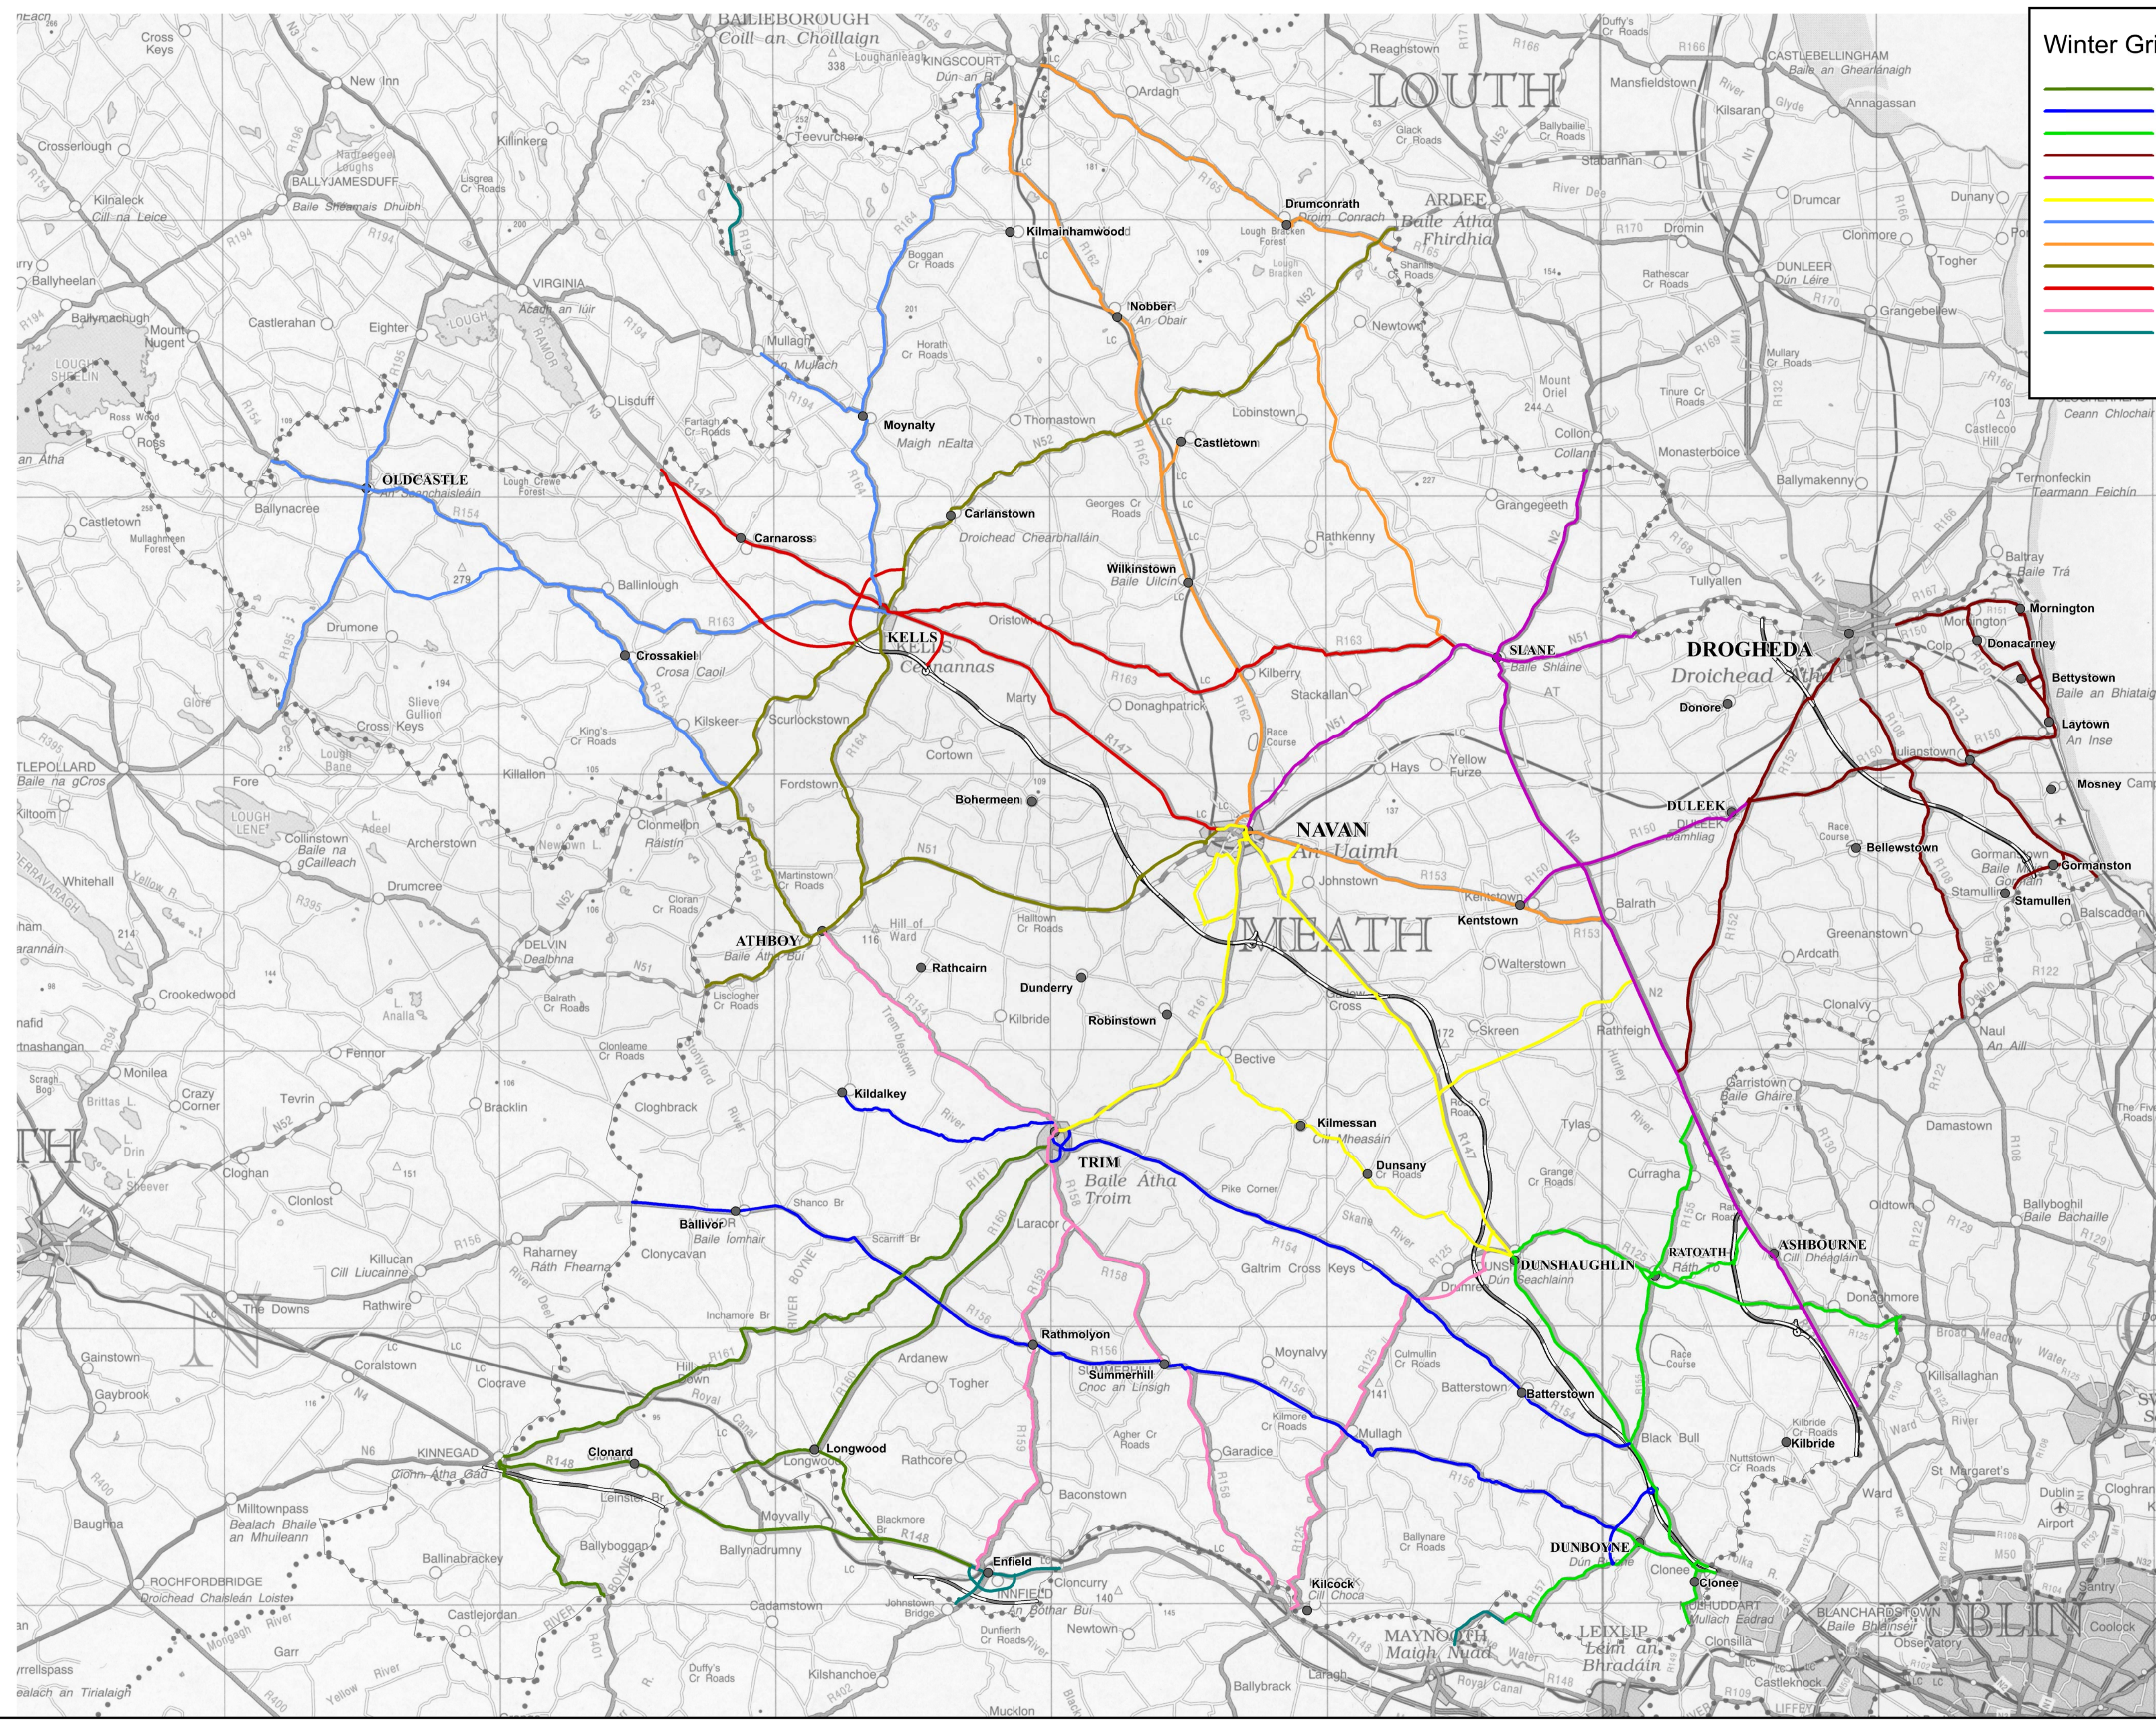

# Winter Gritting Routes 2022 - 2023

- A
- B
- C
- D
- E
- F
- G
- H
- I
- J
- K
- Ot

**Meath County Council**

Notes: Details shown on this map is for information purposes only. Further details on any items should be clarified with Meath County Council. This map has been produced by Meath County Council with available Local Authority and Ordnance Survey base data.

© Ordnance Survey Ireland & Government of Ireland  
OS Licence No. 2022/151/NA/MeathCountyCouncil  
NOTE: UNAUTHORIZED REPRODUCTION OF THIS MAP INFRINGES STATE COPYRIGHT.

Transportation Office  
Bairds House,  
Drogheda,  
Co. Meath  
C15 Y23  
www.meath.ie

(Tel: 0461 9097150  
e-mail: transport@meathoco.ie)

**Winter Gritting Routes 2022 - 2023**

Created By: H.Lall Date: 15-08-2022 Rev A