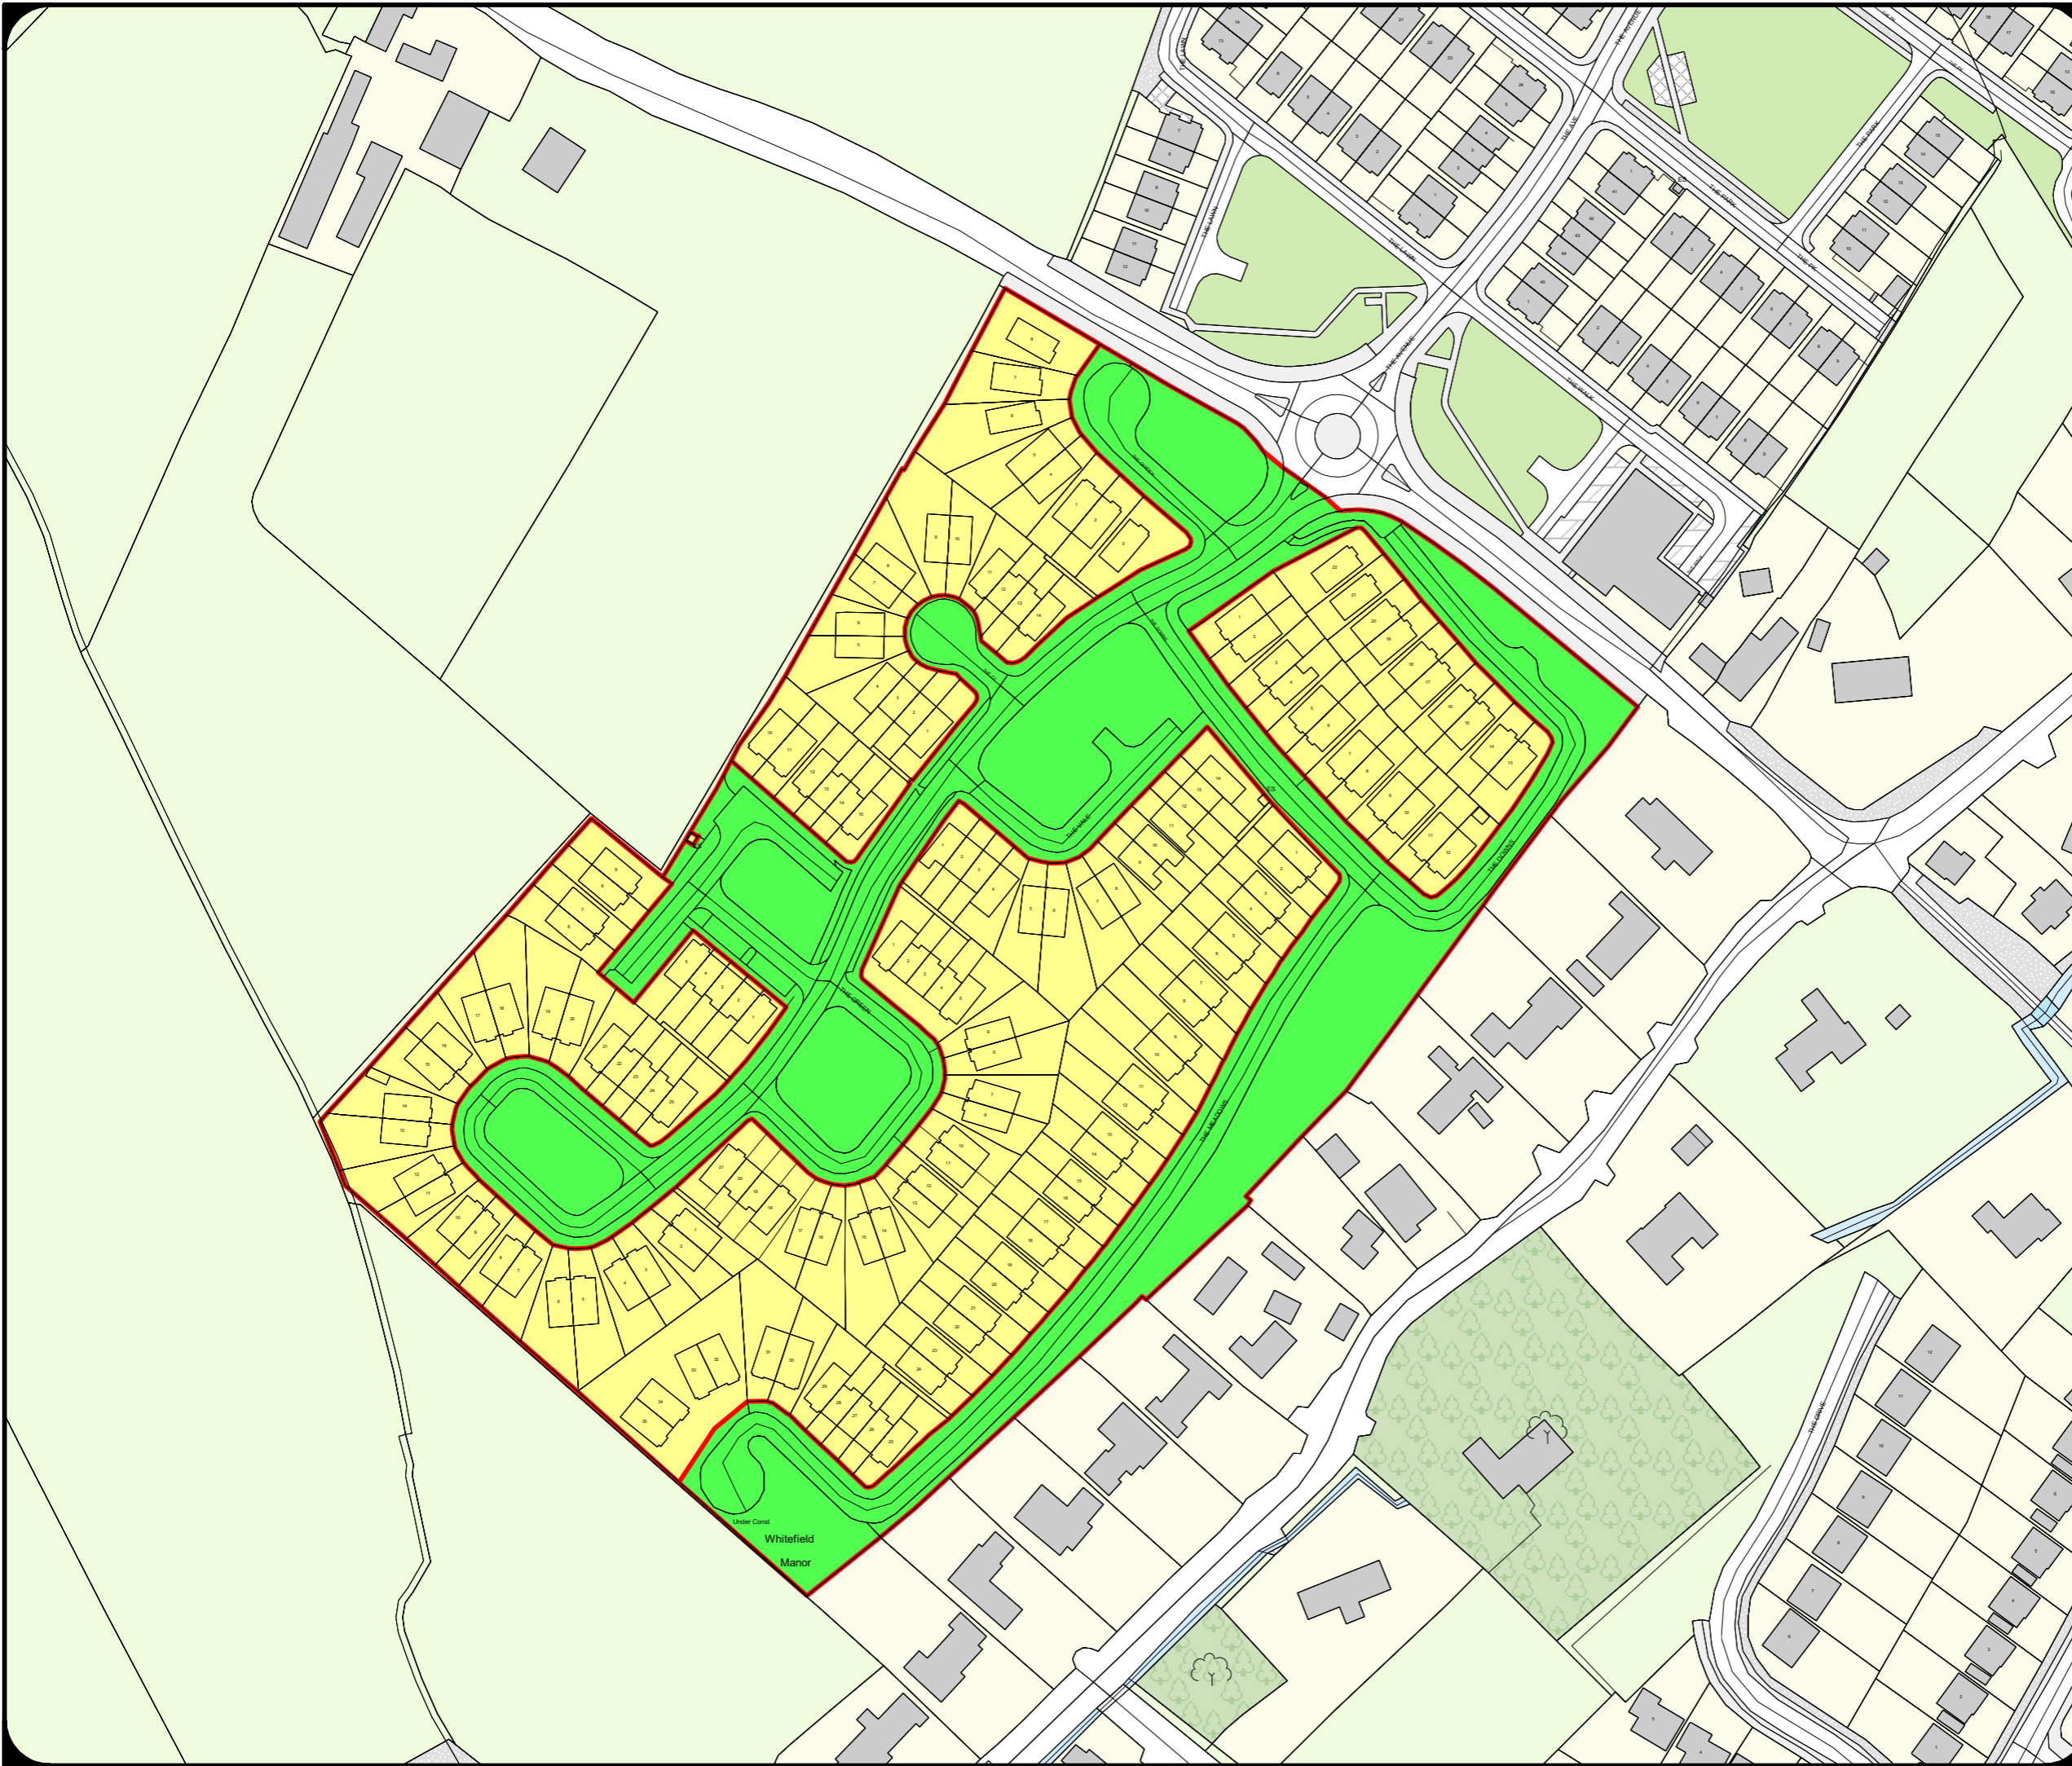

**Meath County Council
Taking in Charge Housing Estates
Public Consultation**

Map Extracted from Tailte Eireann
Vector Mapping

LEGEND

- Outline of Areas to be taken in charge pursuant to the Planning and Development Acts 2000 - 2022 & Roads Act 1993
- Outline of Areas NOT to be taken in charge pursuant to the Planning and Development Acts 2000 - 2022 & Roads Act 1993

Date:-	April 2023
Municipal District :-	Laytown / Bettystown
Location:-	Whitefield Manor Donacarne Co. Meath
Produced by:-	CG
Scale:-	NTS

Note: Details shown on this map is for information purposes only. Further details on any item should be clarified with Meath County Council. This map has been produced by Meath County Council with available Local Authority and Tailte Eireann base data.
© National Mapping Division of Tailte Eireann. All rights reserved.
Licence number CYAL50320677/MeathCountyCouncil
NOTE - UNAUTHORISED REPRODUCTION OF THIS MAP INFRINGES STATE COPYRIGHT.