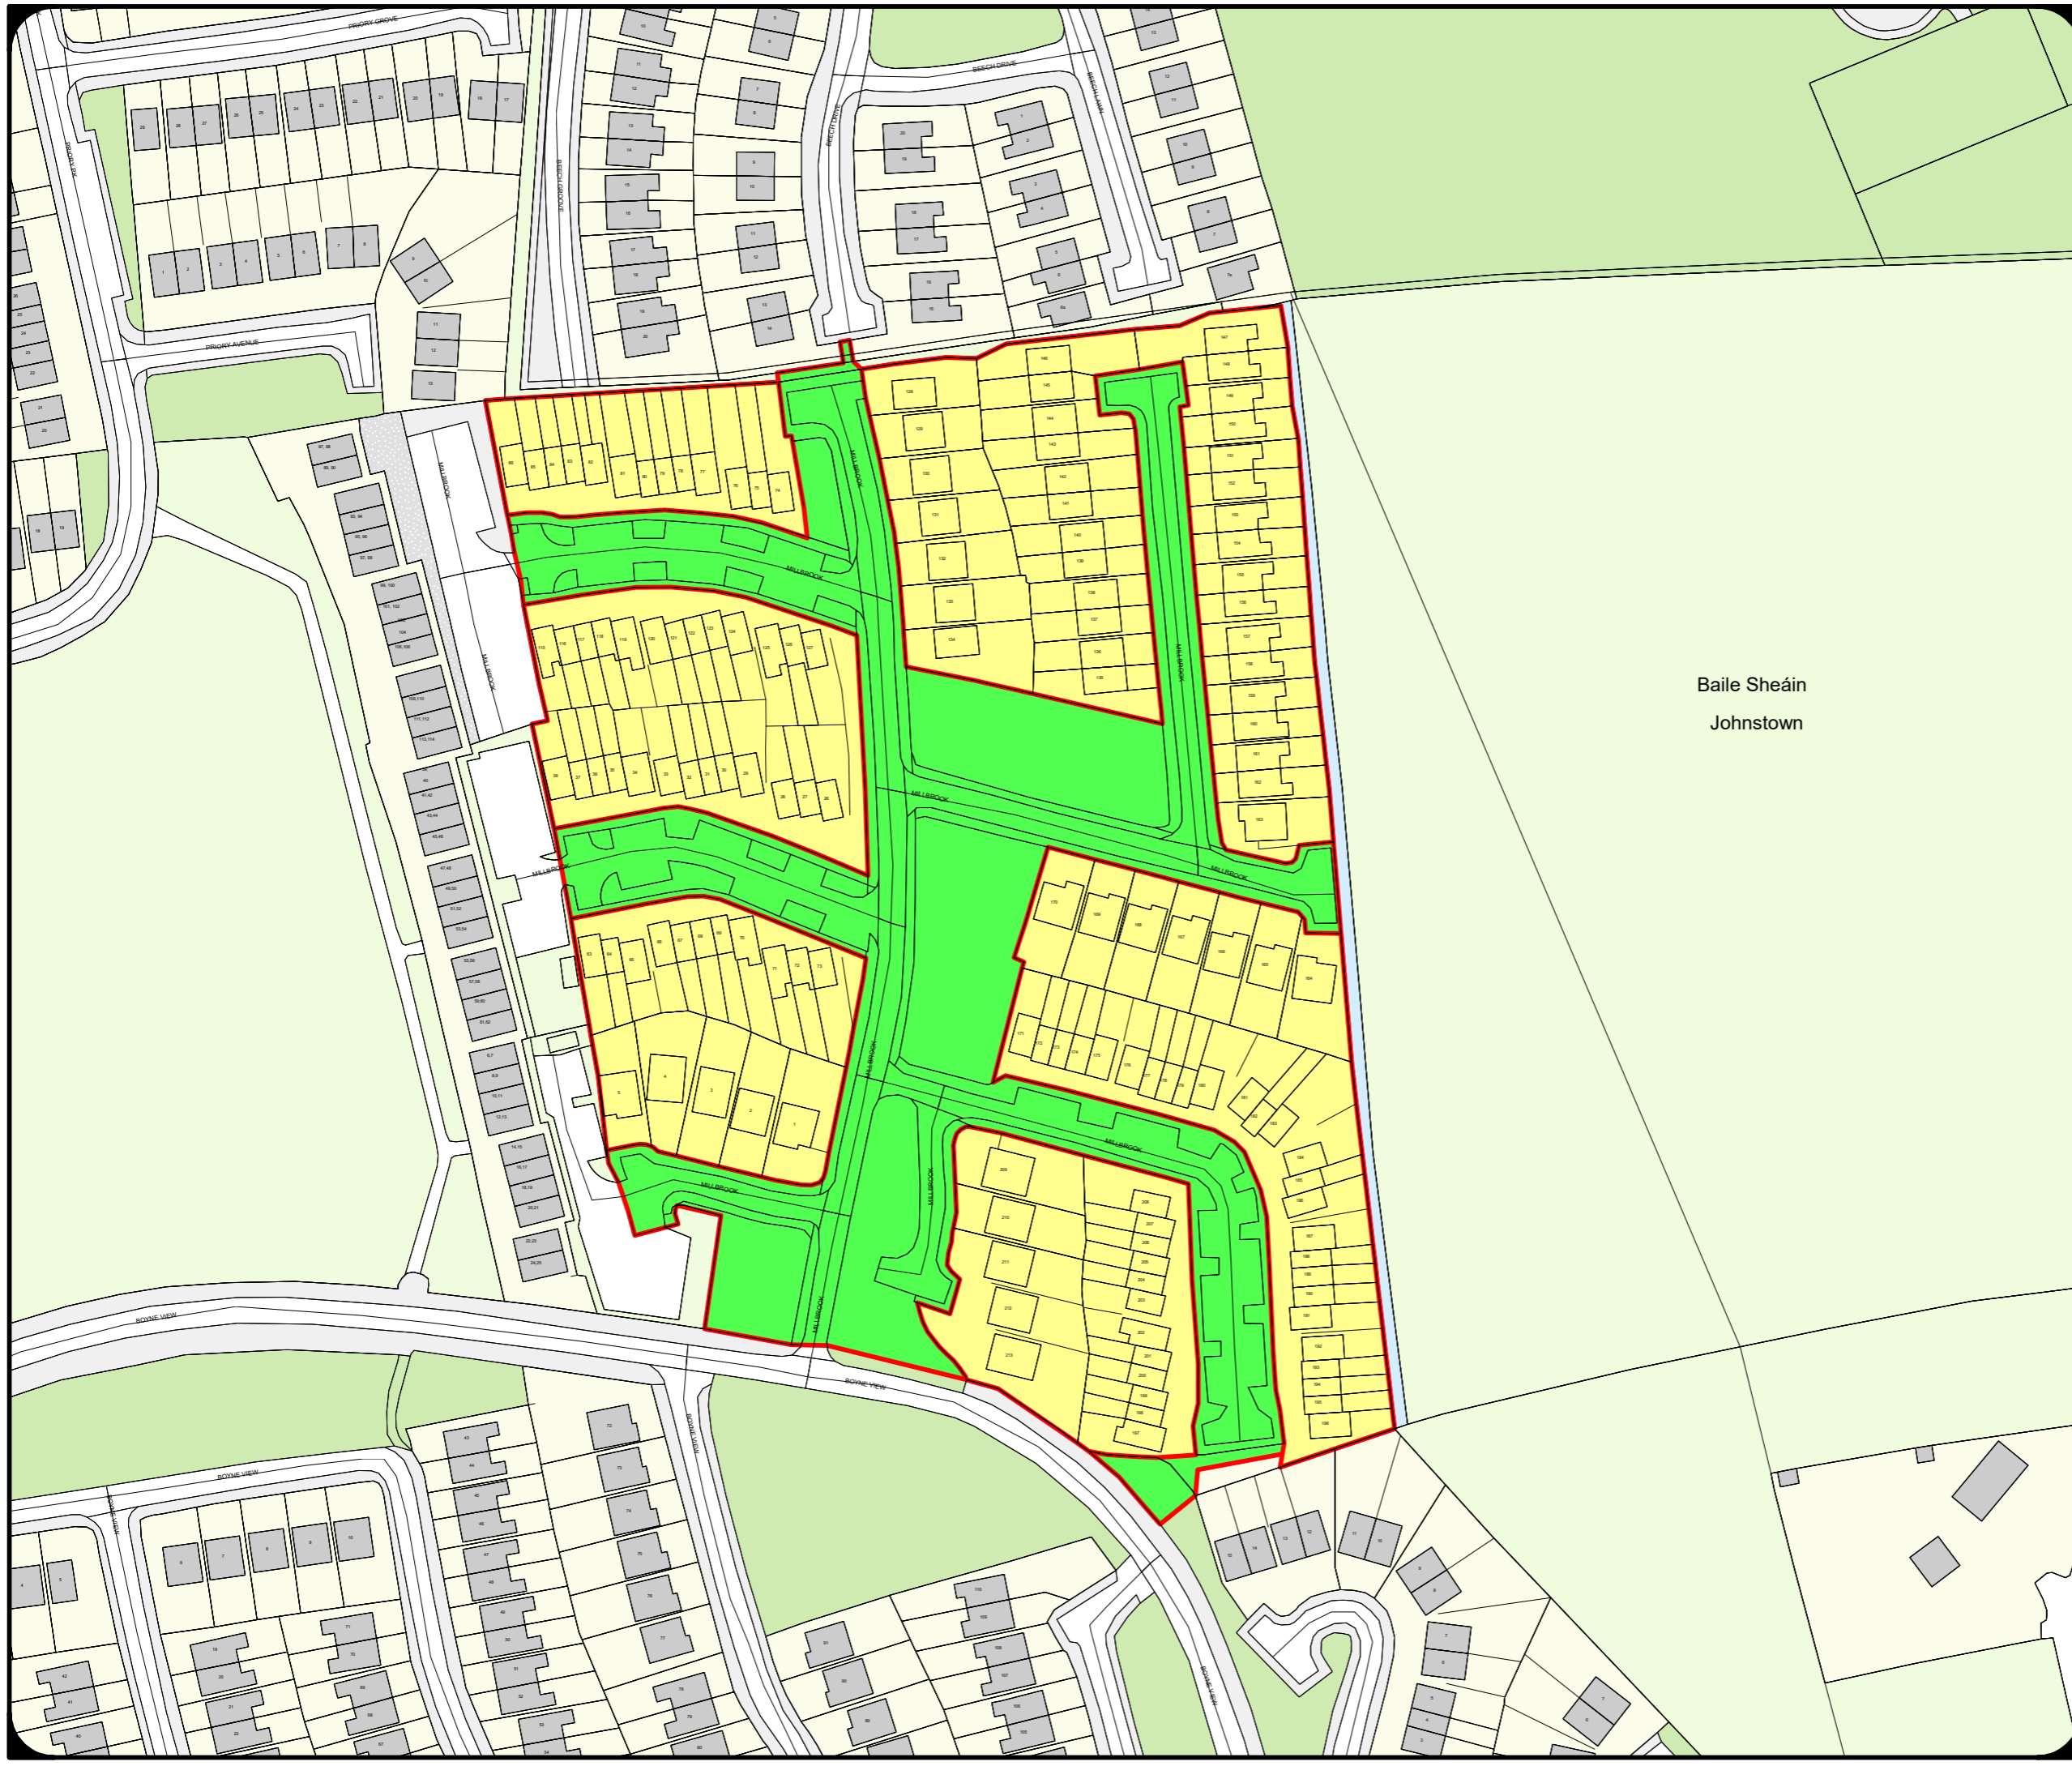

**Meath County Council
Taking in Charge Housing Estates
Public Consultation**

Map Extracted from Tailte Eireann
Vector Mapping

LEGEND

-  Outline of Areas to be taken in charge pursuant to the Planning and Development Acts 2000 - 2022 & Roads Act 1993
-  Outline of Areas NOT to be taken in charge pursuant to the Planning and Development Acts 2000 - 2022 & Roads Act 1993

Baile Sheáin
Johnstown

Date:-	April 2023
Municipal District :-	Navan
Location:-	Millbrook Johnstown Navan Co. Meath
Produced by:-	CG
Scale:-	NTS

Note: Details shown on this map is for information purposes only. Further details on any item should be clarified with Meath County Council. This map has been produced by Meath County Council with available Local Authority and Tailte Eireann base data.
© National Mapping Division of Tailte Eireann. All rights reserved.
Licence number CYAL50320677/MeathCountyCouncil
NOTE - UNAUTHORISED REPRODUCTION OF THIS MAP INFRINGES STATE COPYRIGHT.