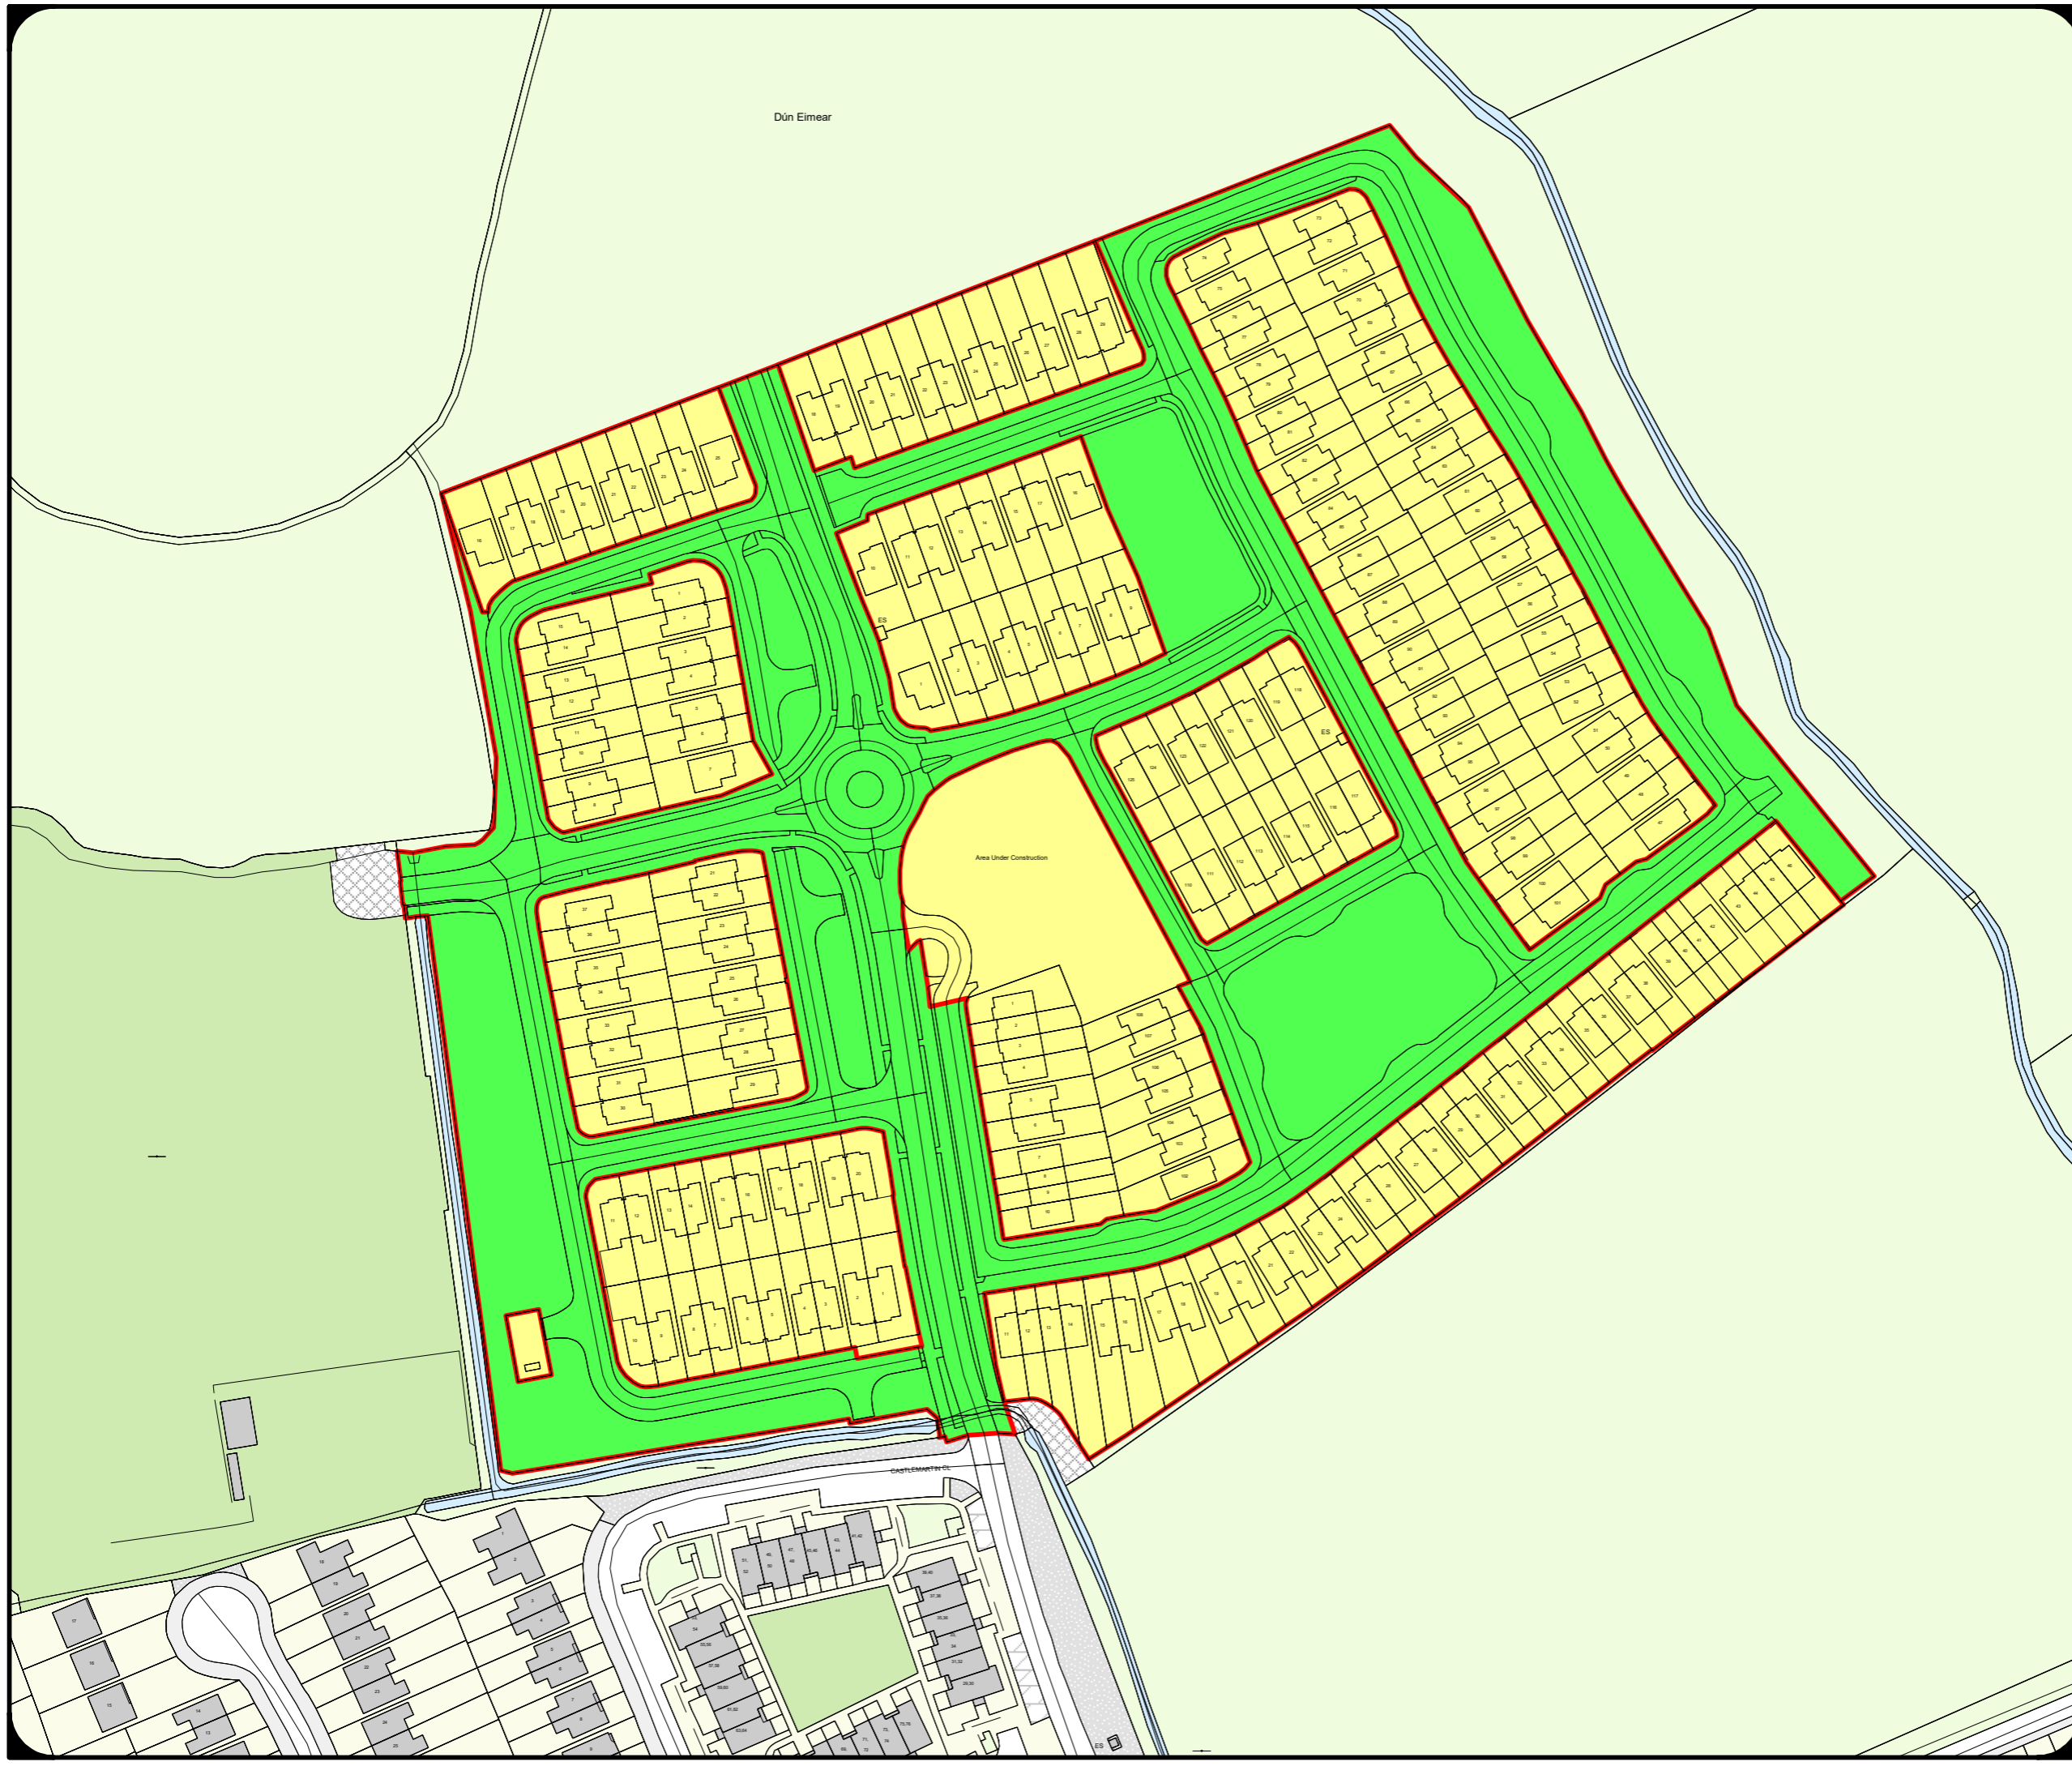

**Meath County Council
Taking in Charge Housing Estates
Public Consultation**

Map Extracted from Tailte Eireann
Vector Mapping

LEGEND

 Outline of Areas to be taken in charge pursuant to the Planning and Development Acts 2000 - 2022 & Roads Act 1993

 Outline of Areas NOT to be taken in charge pursuant to the Planning and Development Acts 2000 - 2022 & Roads Act 1993

Date:-	April 2023
Municipal District :-	Laytown / Bettystown
Location:-	Dun Eimear Donacarne Co. Meath
Produced by:-	CG
Scale:-	NTS

Note: Details shown on this map is for information purposes only. Further details on any item should be clarified with Meath County Council. This map has been produced by Meath County Council with available Local Authority and Tailte Eireann base data.
© National Mapping Division of Tailte Eireann. All rights reserved.
Licence number CYAL50320677/MeathCountyCouncil
NOTE - UNAUTHORISED REPRODUCTION OF THIS MAP INFRINGES STATE COPYRIGHT.