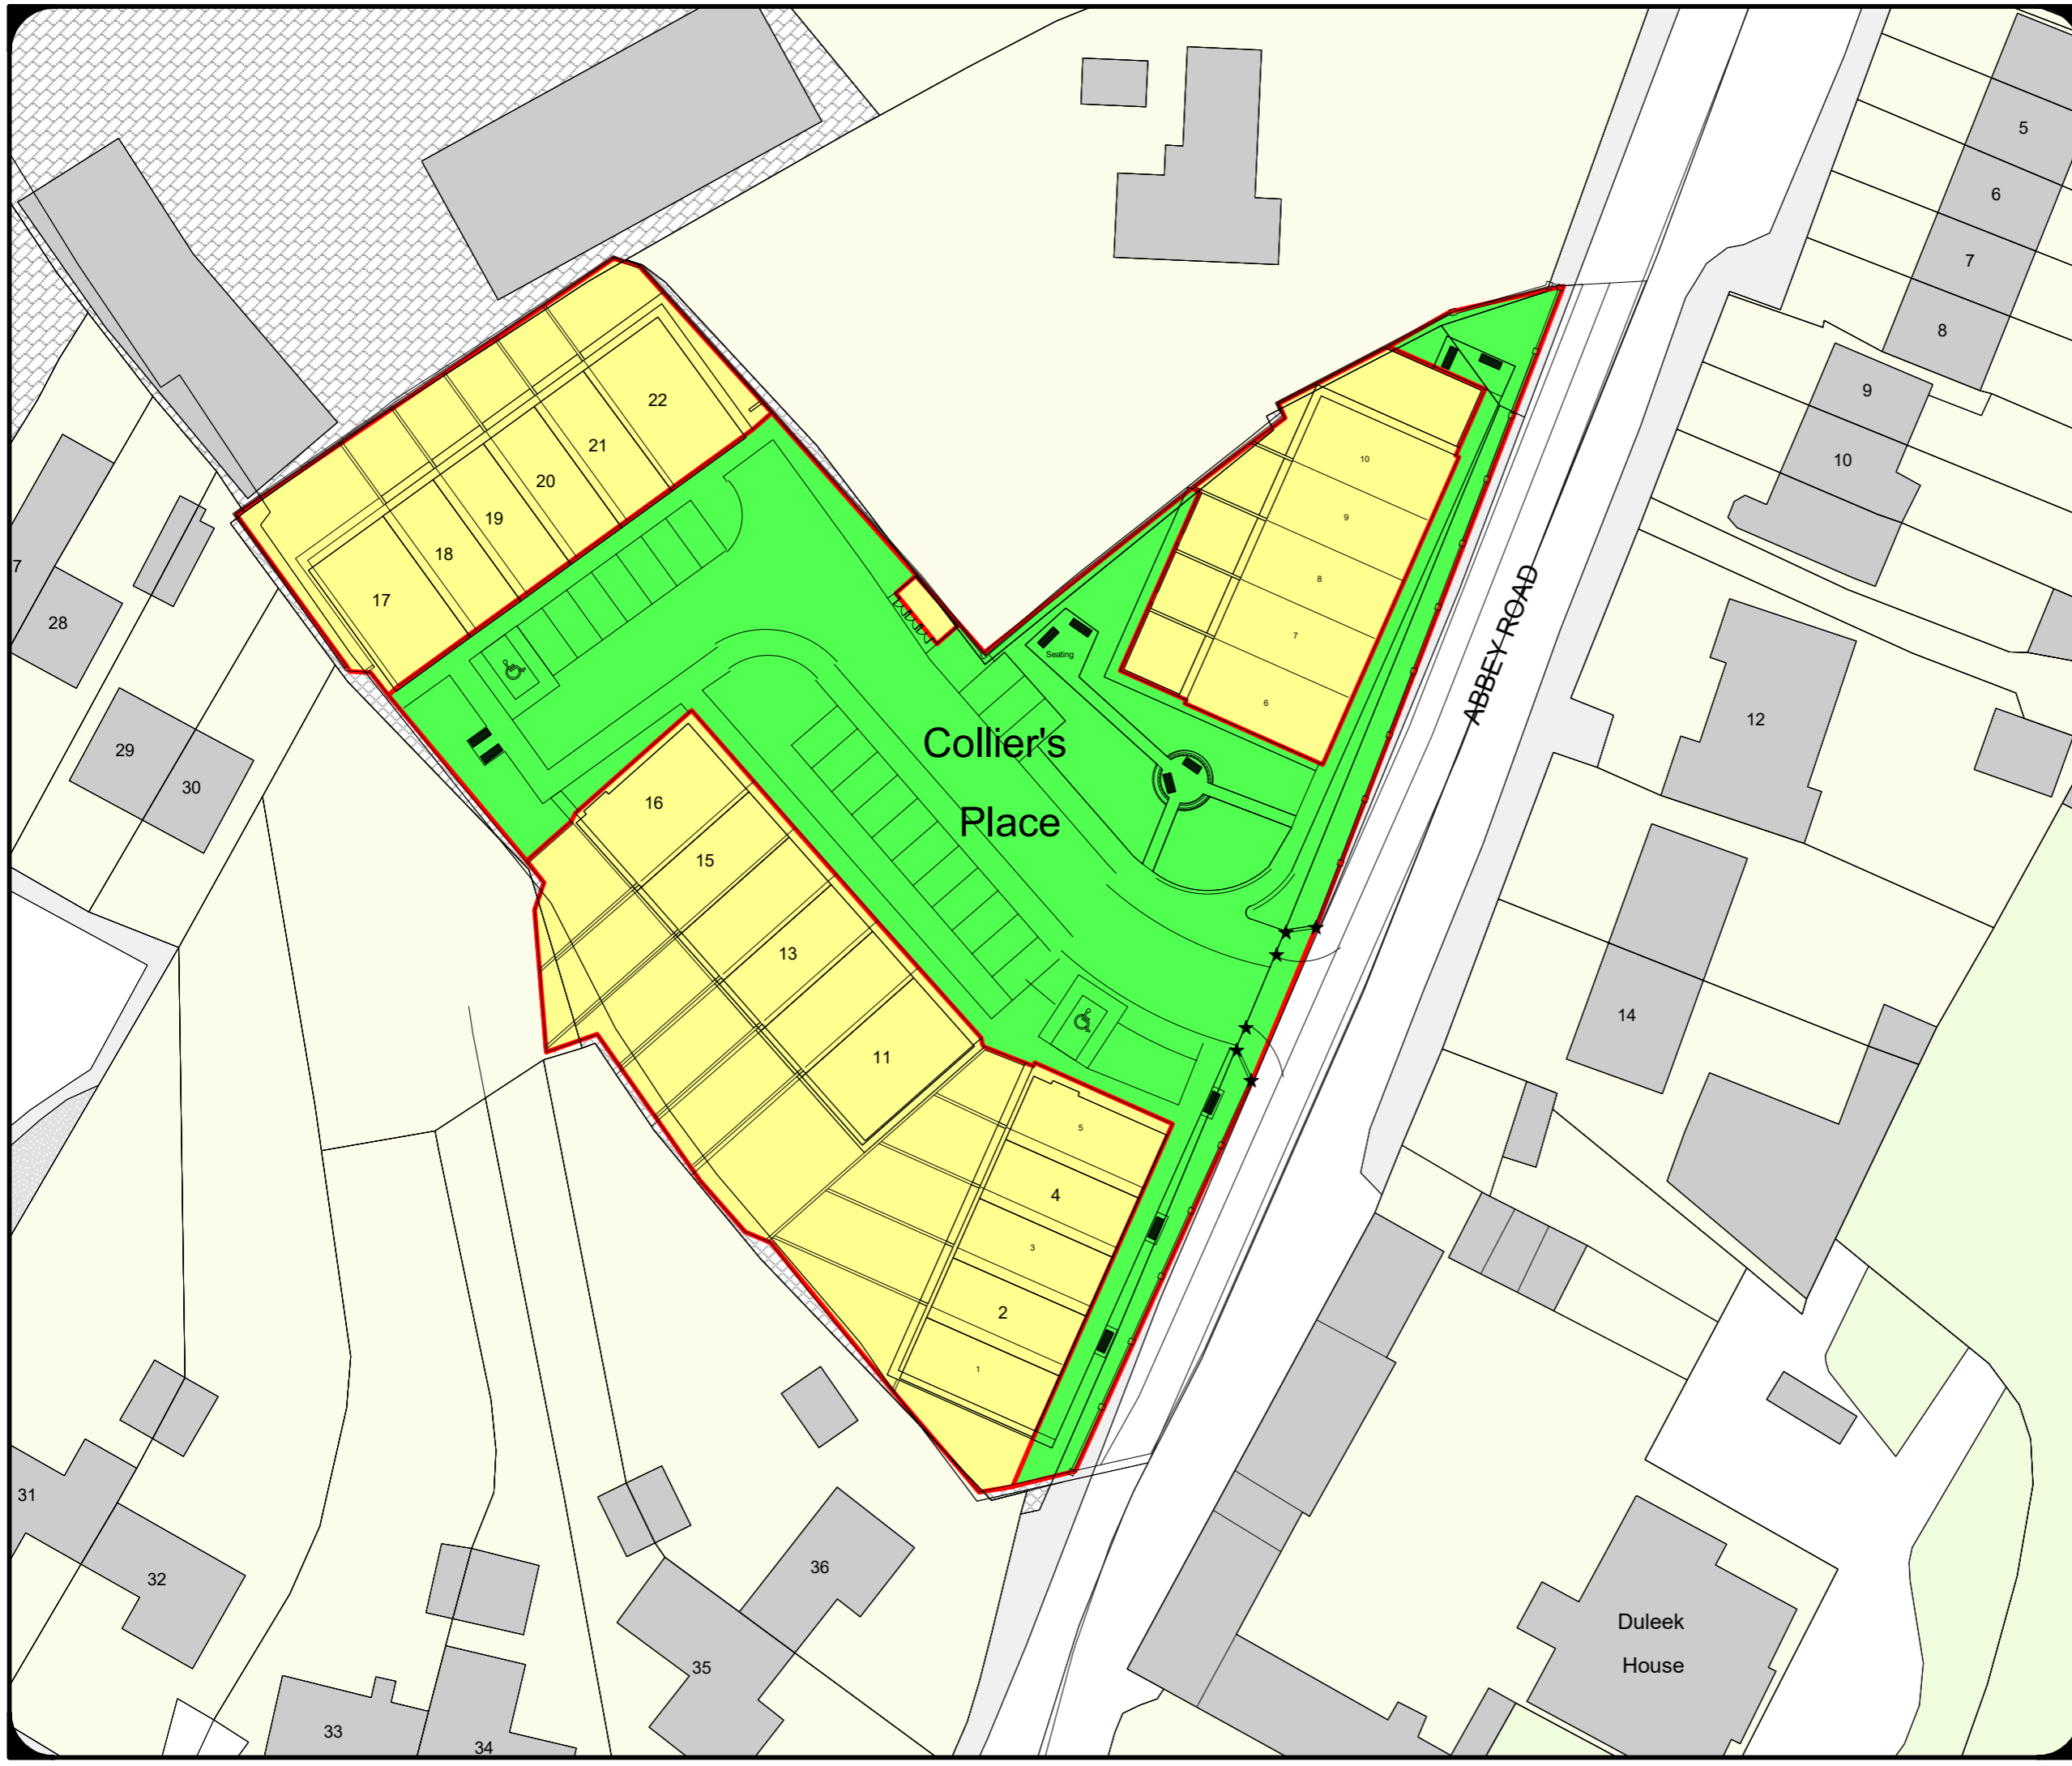

**Meath County Council
Taking in Charge Housing Estates
Public Consultation**

Map Extracted from Tailte Eireann
Vector Mapping

LEGEND

- Outline of Areas to be taken in charge pursuant to the Planning and Development Acts 2000 - 2022 & Roads Act 1993
- Outline of Areas NOT to be taken in charge pursuant to the Planning and Development Acts 2000 - 2022 & Roads Act 1993

Date:-	Sept 2023
Municipal District :-	Laytown / Bettystown
Location:-	Collier's Place Duleek Co. Meath
Produced by:-	CG
Scale:-	NTS

Note: Details shown on this map is for information purposes only. Further details on any item should be clarified with Meath County Council. This map has been produced by Meath County Council with available Local Authority and Tailte Eireann base data.
© National Mapping Division of Tailte Eireann. All rights reserved.
Licence number CYAL50320677/MeathCountyCouncil
NOTE - UNAUTHORISED REPRODUCTION OF THIS MAP INFRINGES STATE COPYRIGHT.