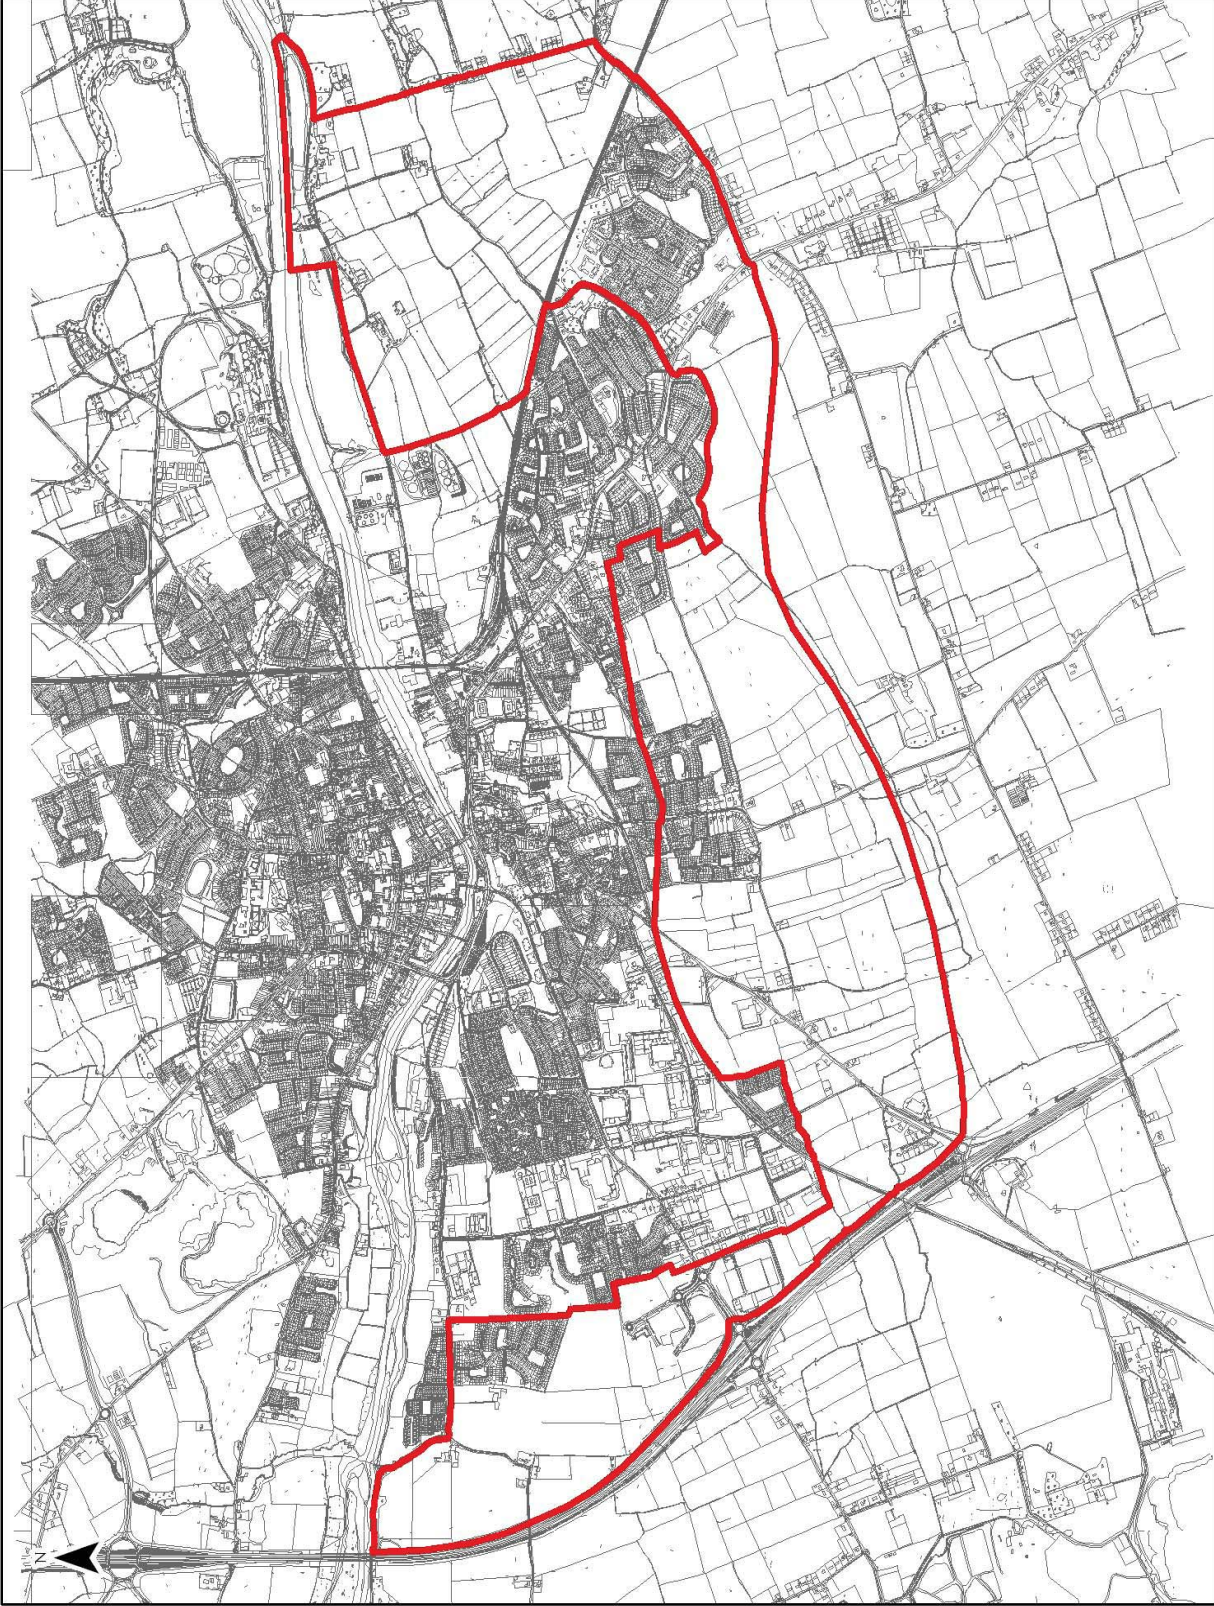

**Map 1.1
Site Context Map**

Legend
LAP Boundary

Scale: 1:30,000 @ A4

Ordnance Survey Ireland Licence No EN 0009007
© Ordnance Survey Ireland and Government of Ireland